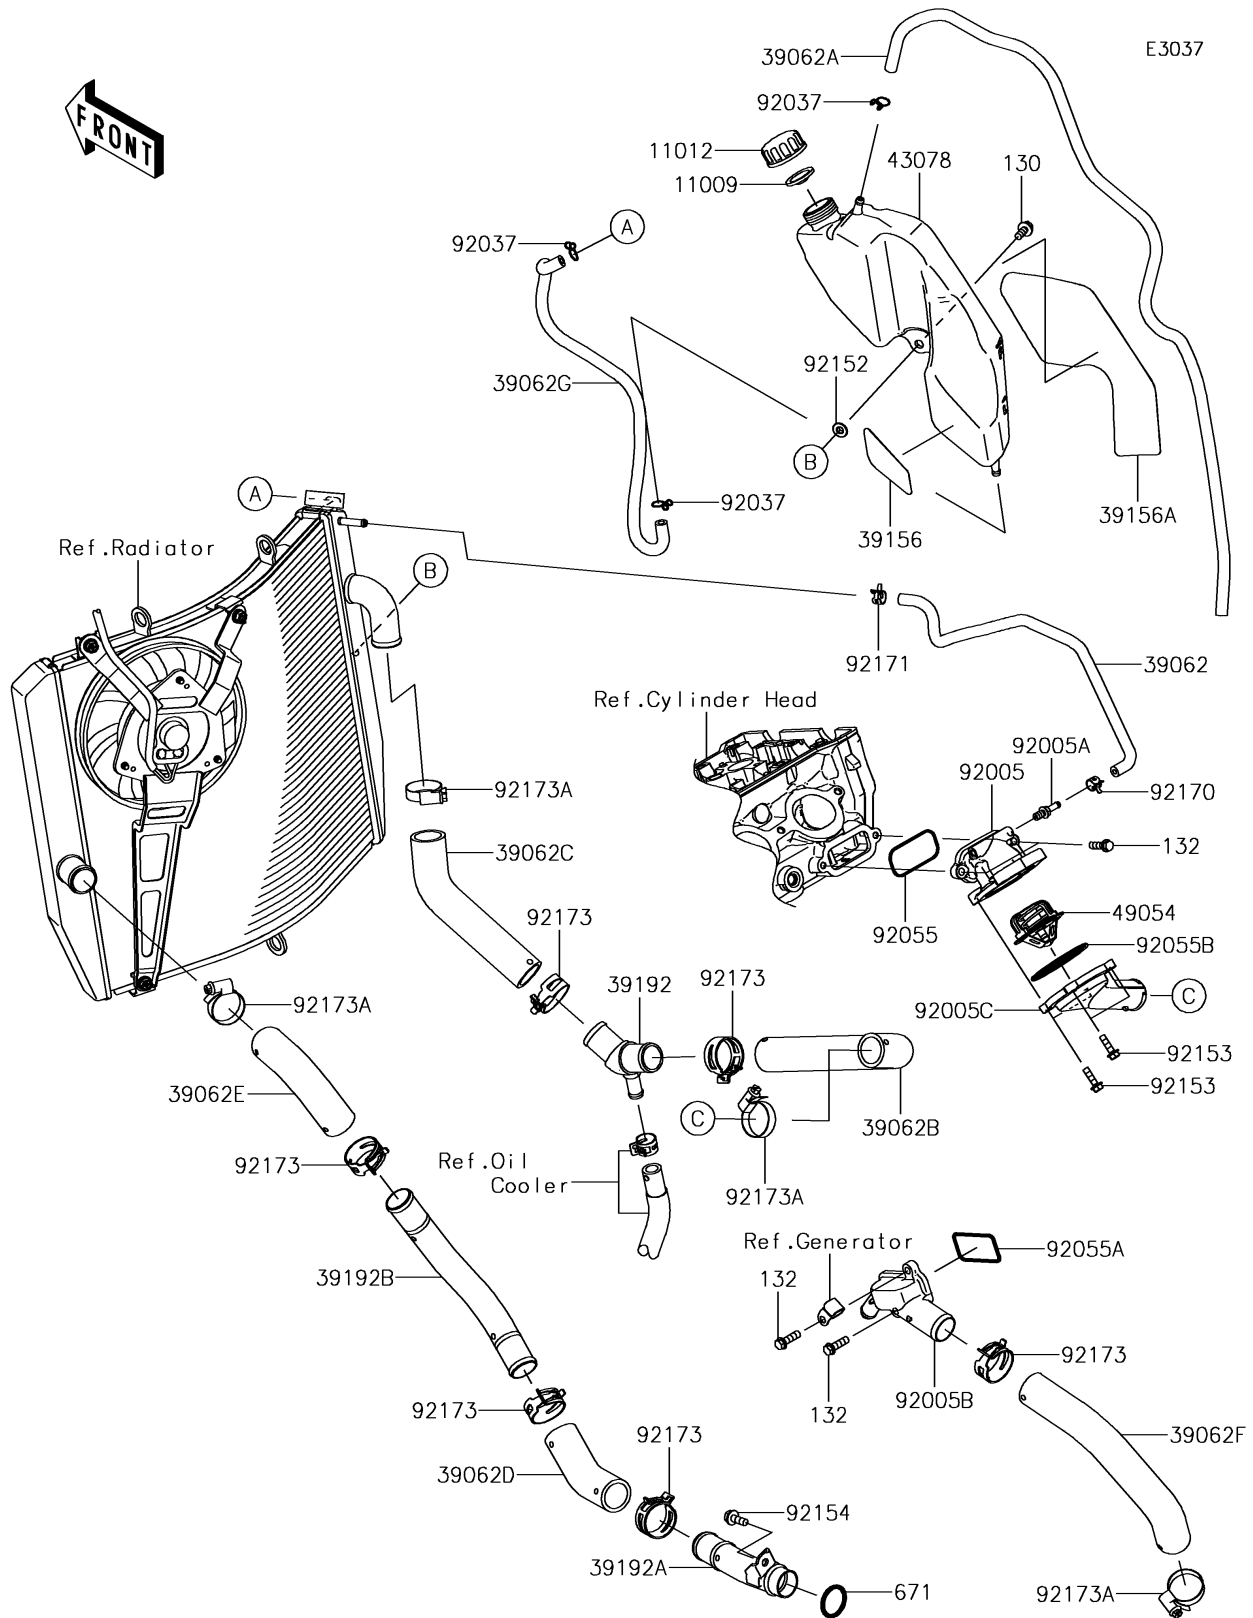

2018 NINJA® ZX™-10R ABS PARTS DIAGRAM

Water Pipe

2018 NINJA® ZX™-10R ABS PARTS LIST

Water Pipe

ITEM NAME	PART NUMBER	QUANTITY
GASKET,RESERVOIR TANK CAP (Ref # 11009)	11009-1145	1
CAP (Ref # 11012)	11012-1084	1
BOLT-FLANGED,6X14 (Ref # 130)	130BA0614	1
BOLT-FLANGED-SMALL,6X20 (Ref # 132)	132BC0620	1
HOSE,THERMO CASE-RADIATOR (Ref # 39062)	39062-0347	1
HOSE-COOLING,OVER FLOW (Ref # 39062A)	39062-0729	1
HOSE,THERMO CAP-3WAY PIPE (Ref # 39062B)	39062-0734	1
HOSE,3WAY PIPE-RADIATOR (Ref # 39062C)	39062-0735	1
HOSE,PIPE(RAD.)-PIPE(W/PUMP) (Ref # 39062D)	39062-0736	1
HOSE,RADIATOR-PIPE(WATER PUMP) (Ref # 39062E)	39062-0737	1
HOSE,WATER PUMP-FITTING (Ref # 39062F)	39062-0738	1
HOSE-COOLING,RETURN (Ref # 39062G)	39062-0778	1
PAD (Ref # 39156)	39156-1965	1
PAD (Ref # 39156A)	39156-1989	1
PIPE,3WAY (Ref # 39192)	39192-0614	1
PIPE,TUBE(RADIATOR)-WATER PUMP (Ref # 39192A)	39192-0617	1
PIPE,TUBE(RADIATOR)-TUBE(PUMP) (Ref # 39192B)	39192-0618	1
RESERVOIR (Ref # 43078)	43078-0581	1
THERMOSTAT (Ref # 49054)	49054-0004	1
O RING,25MM (Ref # 671)	671B2525	1
FITTING,THERMO CASE (Ref # 92005)	92005-0122	1
FITTING (Ref # 92005A)	92005-0826	1
FITTING (Ref # 92005B)	92005-0837	1
FITTING,THERMO CAP (Ref # 92005C)	92005-0880	1
CLAMP,TUBE (Ref # 92037)	92037-147	1
RING-O,YP 27.6 57.6 1.9 (Ref # 92055)	92055-0021	1
RING-O (Ref # 92055A)	92055-0209	1
RING-O,53.5X2.6 (Ref # 92055B)	92055-0831	1
COLLAR (Ref # 92152)	92152-1414	1

2018 NINJA® ZX™-10R ABS PARTS LIST

Water Pipe

ITEM NAME	PART NUMBER	QUANTITY
BOLT,FLANGED,5X18 (Ref # 92153)	92153-1588	1
BOLT,FLANGED-SMALL,6X16 (Ref # 92154)	92154-1893	1
CLAMP (Ref # 92170)	92170-1493	1
CLAMP (Ref # 92171)	92171-0719	1
CLAMP,34MM (Ref # 92173)	92173-1360	1
CLAMP (Ref # 92173A)	92173-1548	1