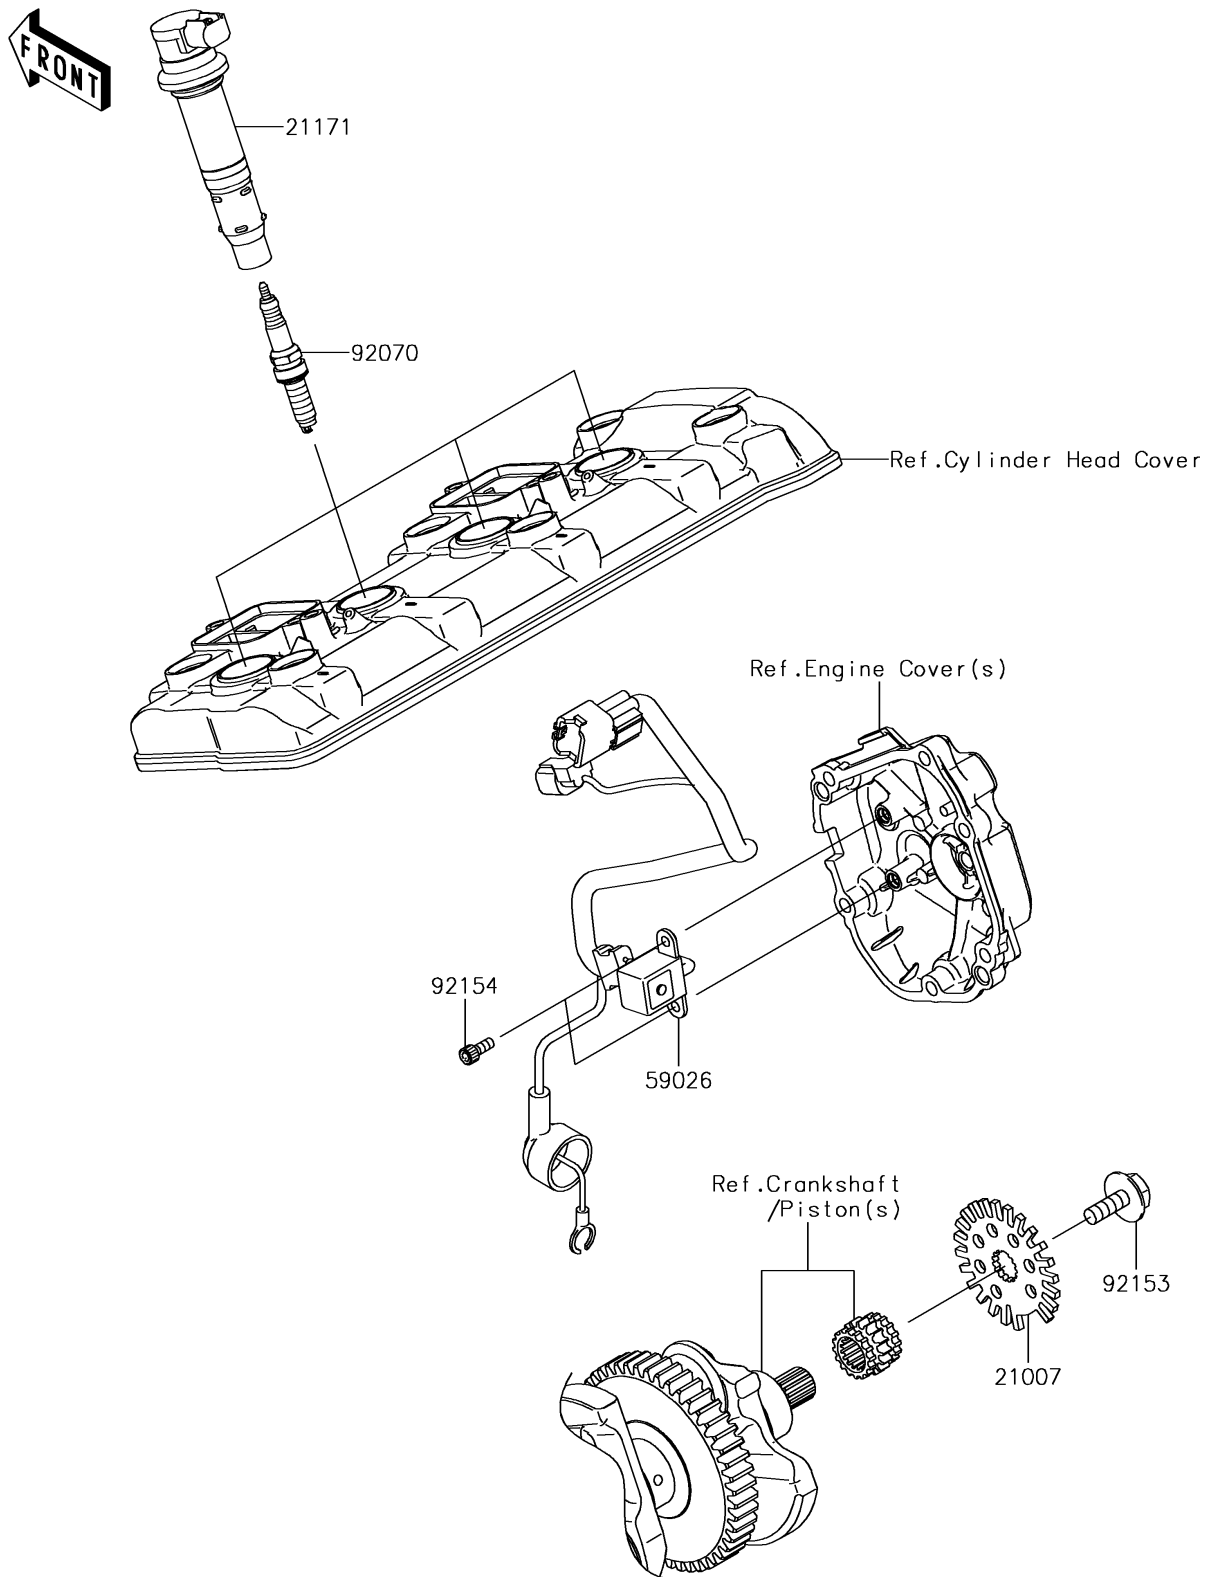

2018 NINJA® ZX™-10R ABS PARTS DIAGRAM

Ignition System

E1830

2018 NINJA® ZX™-10R ABS PARTS LIST

Ignition System

ITEM NAME	PART NUMBER	QUANTITY
ROTOR,PULSING (Ref # 21007)	21007-0019	1
COIL-ASSY-IGNITION (Ref # 21171)	21171-0741	1
COIL-PULSING (Ref # 59026)	59026-0044	1
PLUG-SPARK,SILMAR9B9(NGK) (Ref # 92070)	92070-0047	1
BOLT,FLANGED,8X23 (Ref # 92153)	92153-0549	1
BOLT,SOCKET,5X12 (Ref # 92154)	92154-0503	1