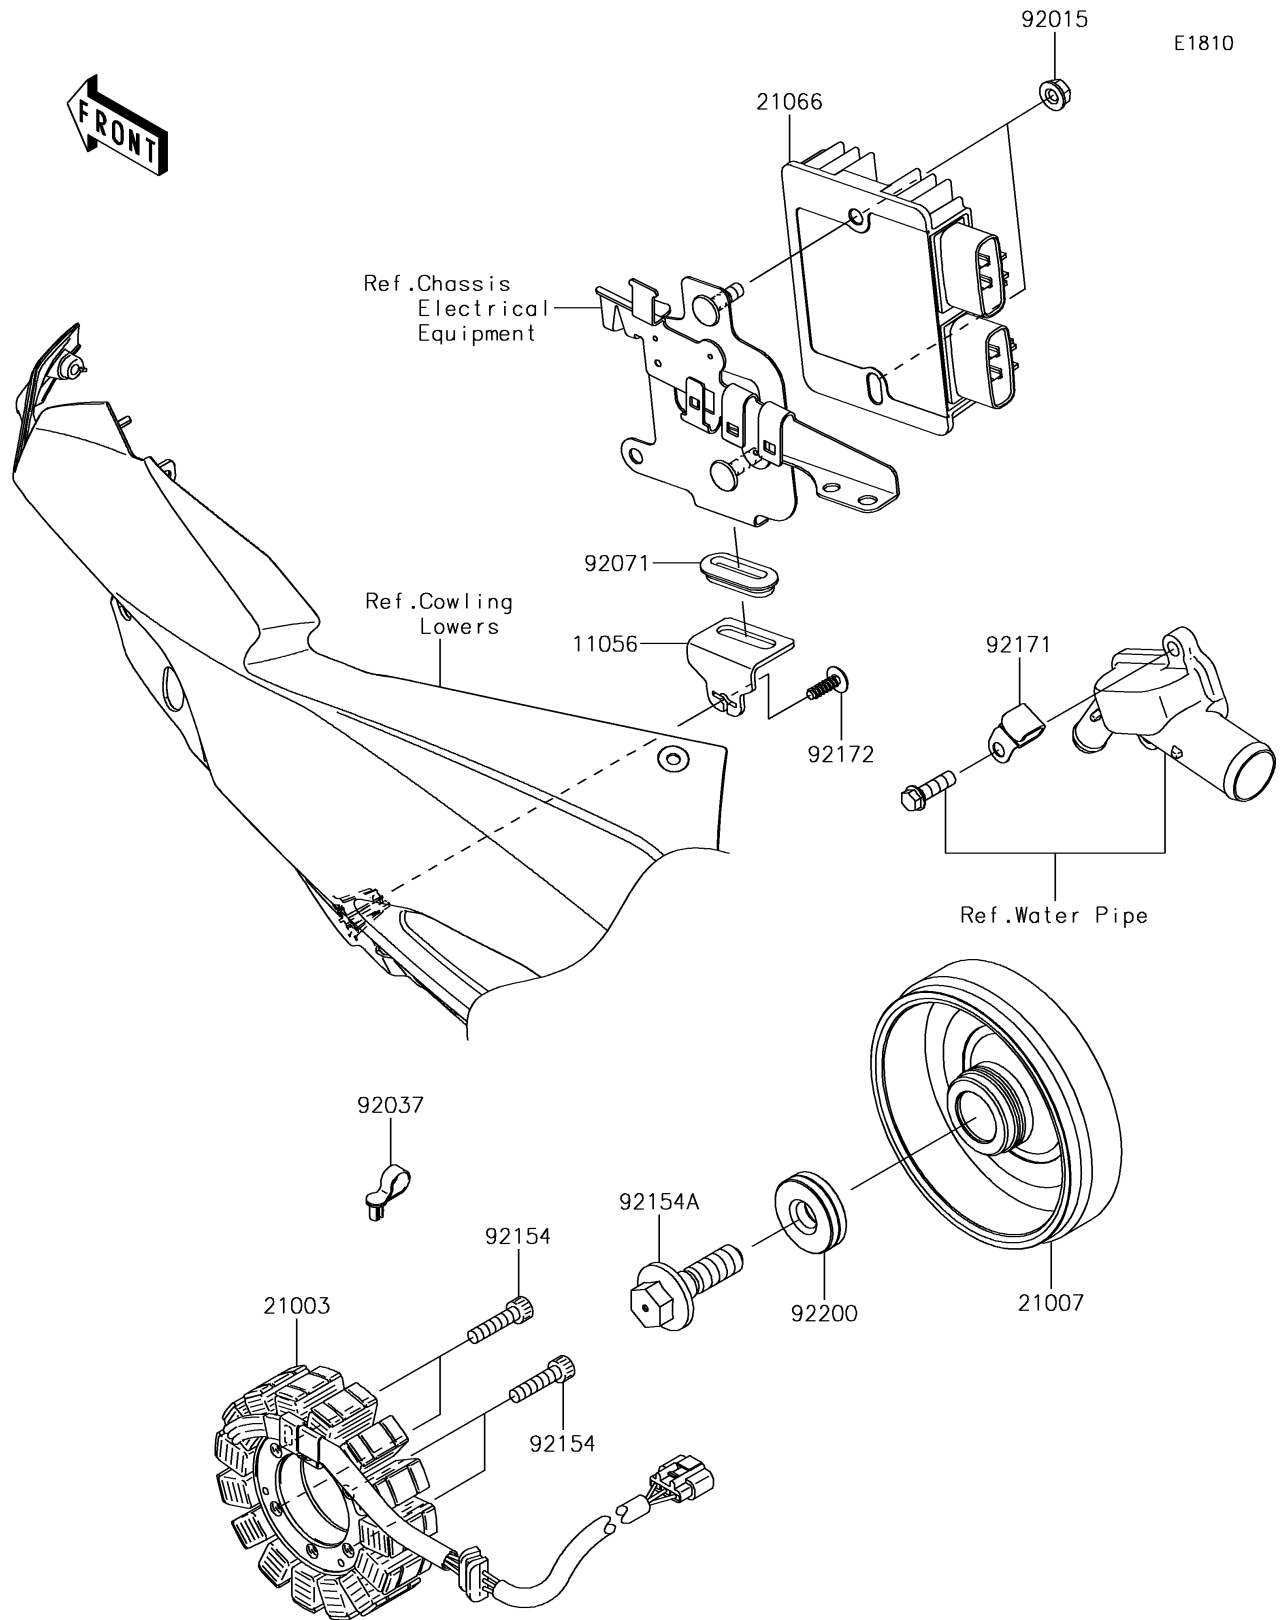

## 2018 NINJA® ZX™-10R ABS PARTS DIAGRAM

Generator

## 2018 NINJA® ZX™-10R ABS PARTS LIST

Generator

ITEM NAME	PART NUMBER	QUANTITY
BRACKET,REGULATOR (Ref # 11056)	11056-7812	1
STATOR (Ref # 21003)	21003-0107	1
ROTOR (Ref # 21007)	21007-0591	1
REGULATOR-VOLTAGE (Ref # 21066)	21066-0748	1
NUT,FLANGED,6MM (Ref # 92015)	92015-1367	1
CLAMP,SPEED,L=43 (Ref # 92037)	92037-1290	1
GROMMET (Ref # 92071)	92071-1187	1
BOLT,SOCKET,6X25 (Ref # 92154)	92154-0477	1
BOLT,12X40 (Ref # 92154A)	92154-1944	1
CLAMP (Ref # 92171)	92171-0534	1
SCREW,TAPPING,5X16 (Ref # 92172)	92172-0175	1
WASHER,12X34X9 (Ref # 92200)	92200-0369	1