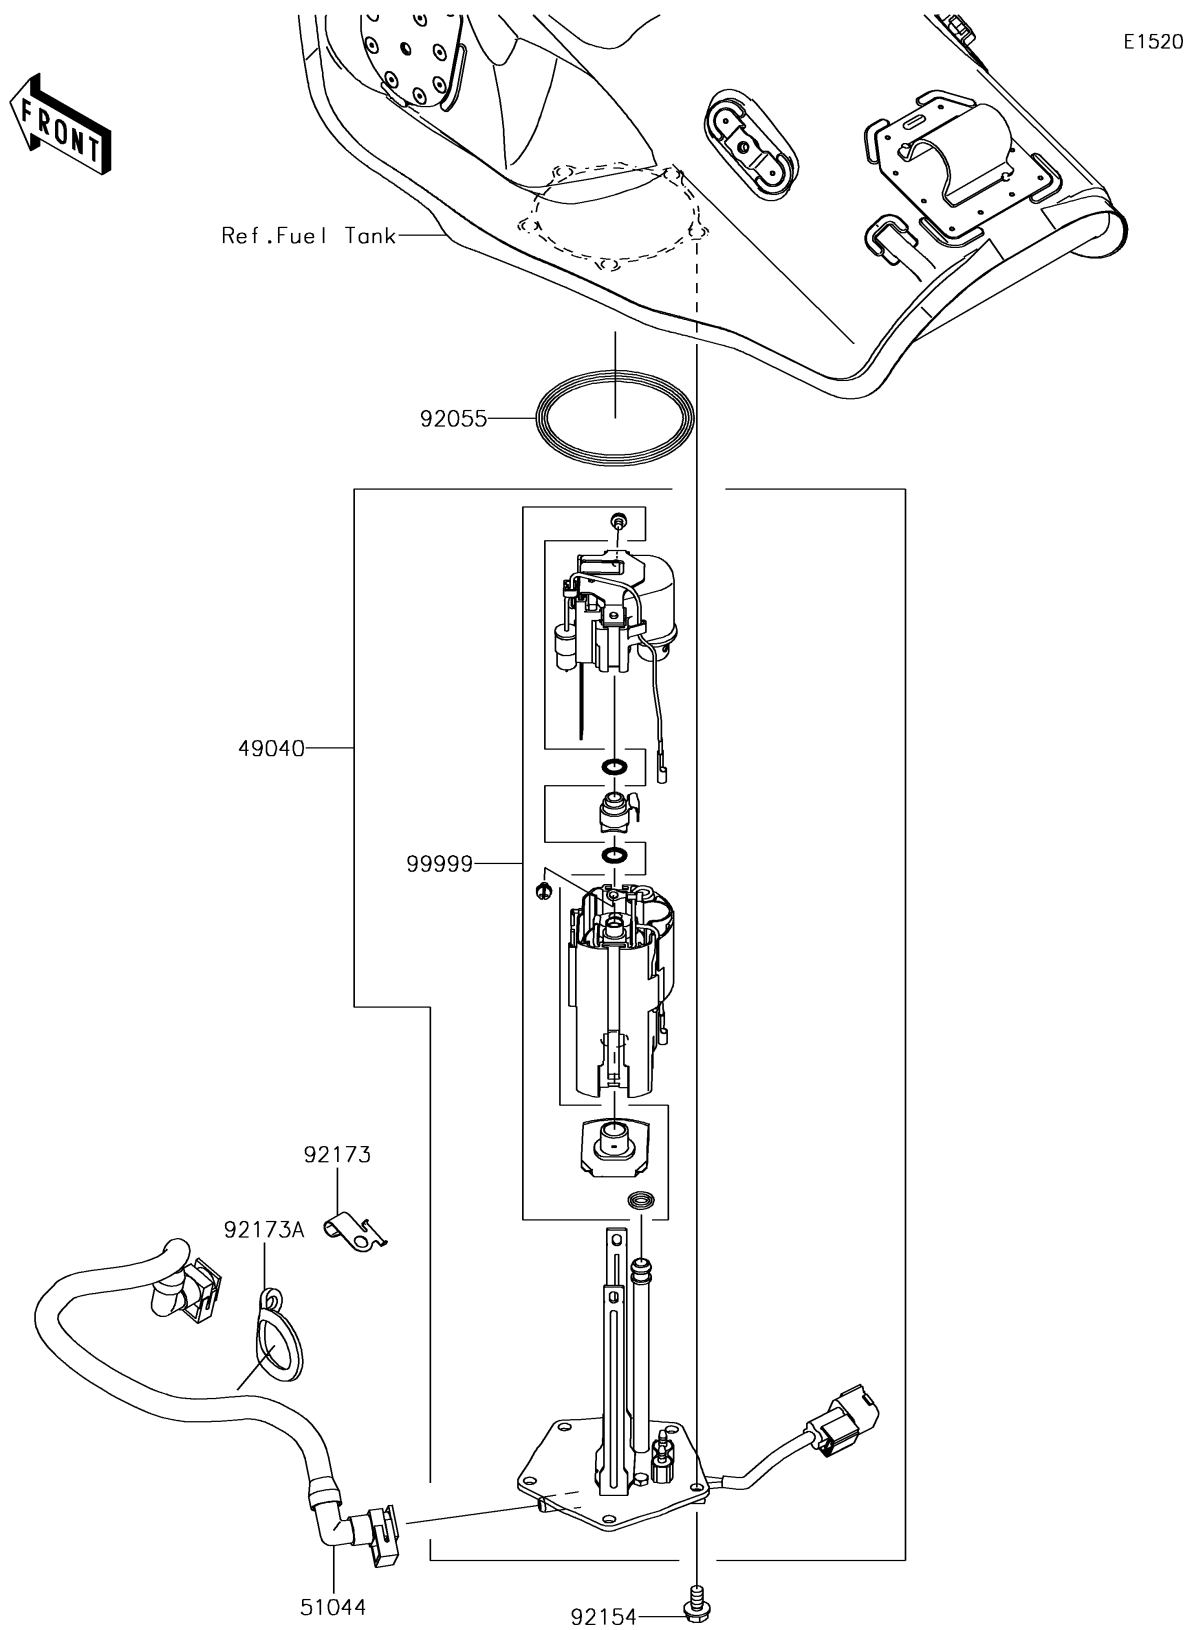

2018 NINJA® ZX™-10R ABS PARTS DIAGRAM

Fuel Pump

2018 NINJA® ZX™-10R ABS PARTS LIST

Fuel Pump

ITEM NAME	PART NUMBER	QUANTITY
PUMP-FUEL (Ref # 49040)	49040-0750	1
TUBE-ASSY,FUEL (Ref # 51044)	51044-0858	1
RING-O,70.6X5.7 (Ref # 92055)	92055-0210	1
BOLT,FLANGED,6X12 (Ref # 92154)	92154-1848	1
CLAMP (Ref # 92173)	92173-0831	1
CLAMP (Ref # 92173A)	92173-0832	1
KIT,FUEL FILTER (Ref # 99999)	99999-0521	1