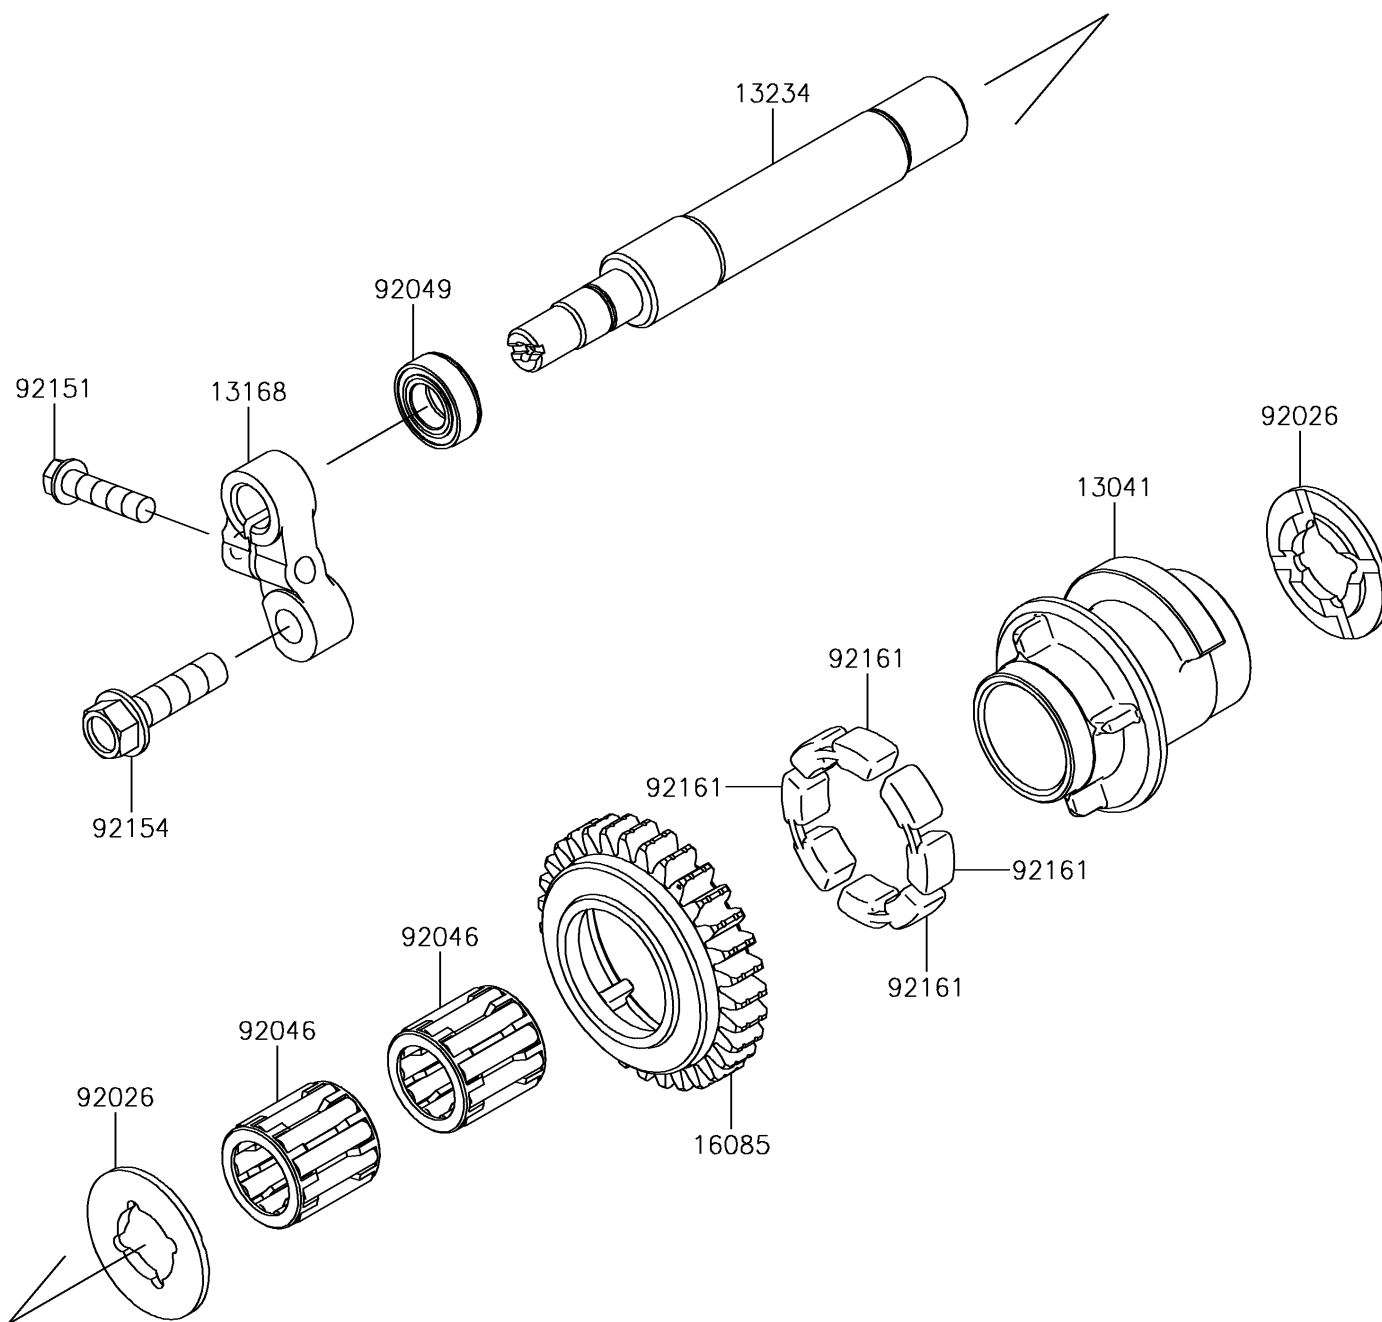

2018 NINJA® ZX™-10R ABS PARTS DIAGRAM

Balancer

E1323

2018 NINJA® ZX™-10R ABS PARTS LIST

Balancer

ITEM NAME	PART NUMBER	QUANTITY
BALANCER (Ref # 13041)	13041-0047	1
LEVER, BACKLASH ADJUSTMENT (Ref # 13168)	13168-0831	1
SHAFT-COMP (Ref # 13234)	13234-0589	1
GEAR, BALANCER, 31T (Ref # 16085)	16085-0144	1
SPACER (Ref # 92026)	92026-0082	1
BEARING-NEEDLE (Ref # 92046)	92046-1266	1
SEAL-OIL (Ref # 92049)	92049-0720	1
BOLT, FLANGED-SMALL, 6X25 (Ref # 92151)	92151-1930	1
BOLT, FLANGED, 8X30 (Ref # 92154)	92154-1796	1
DAMPER (Ref # 92161)	92161-1055	1