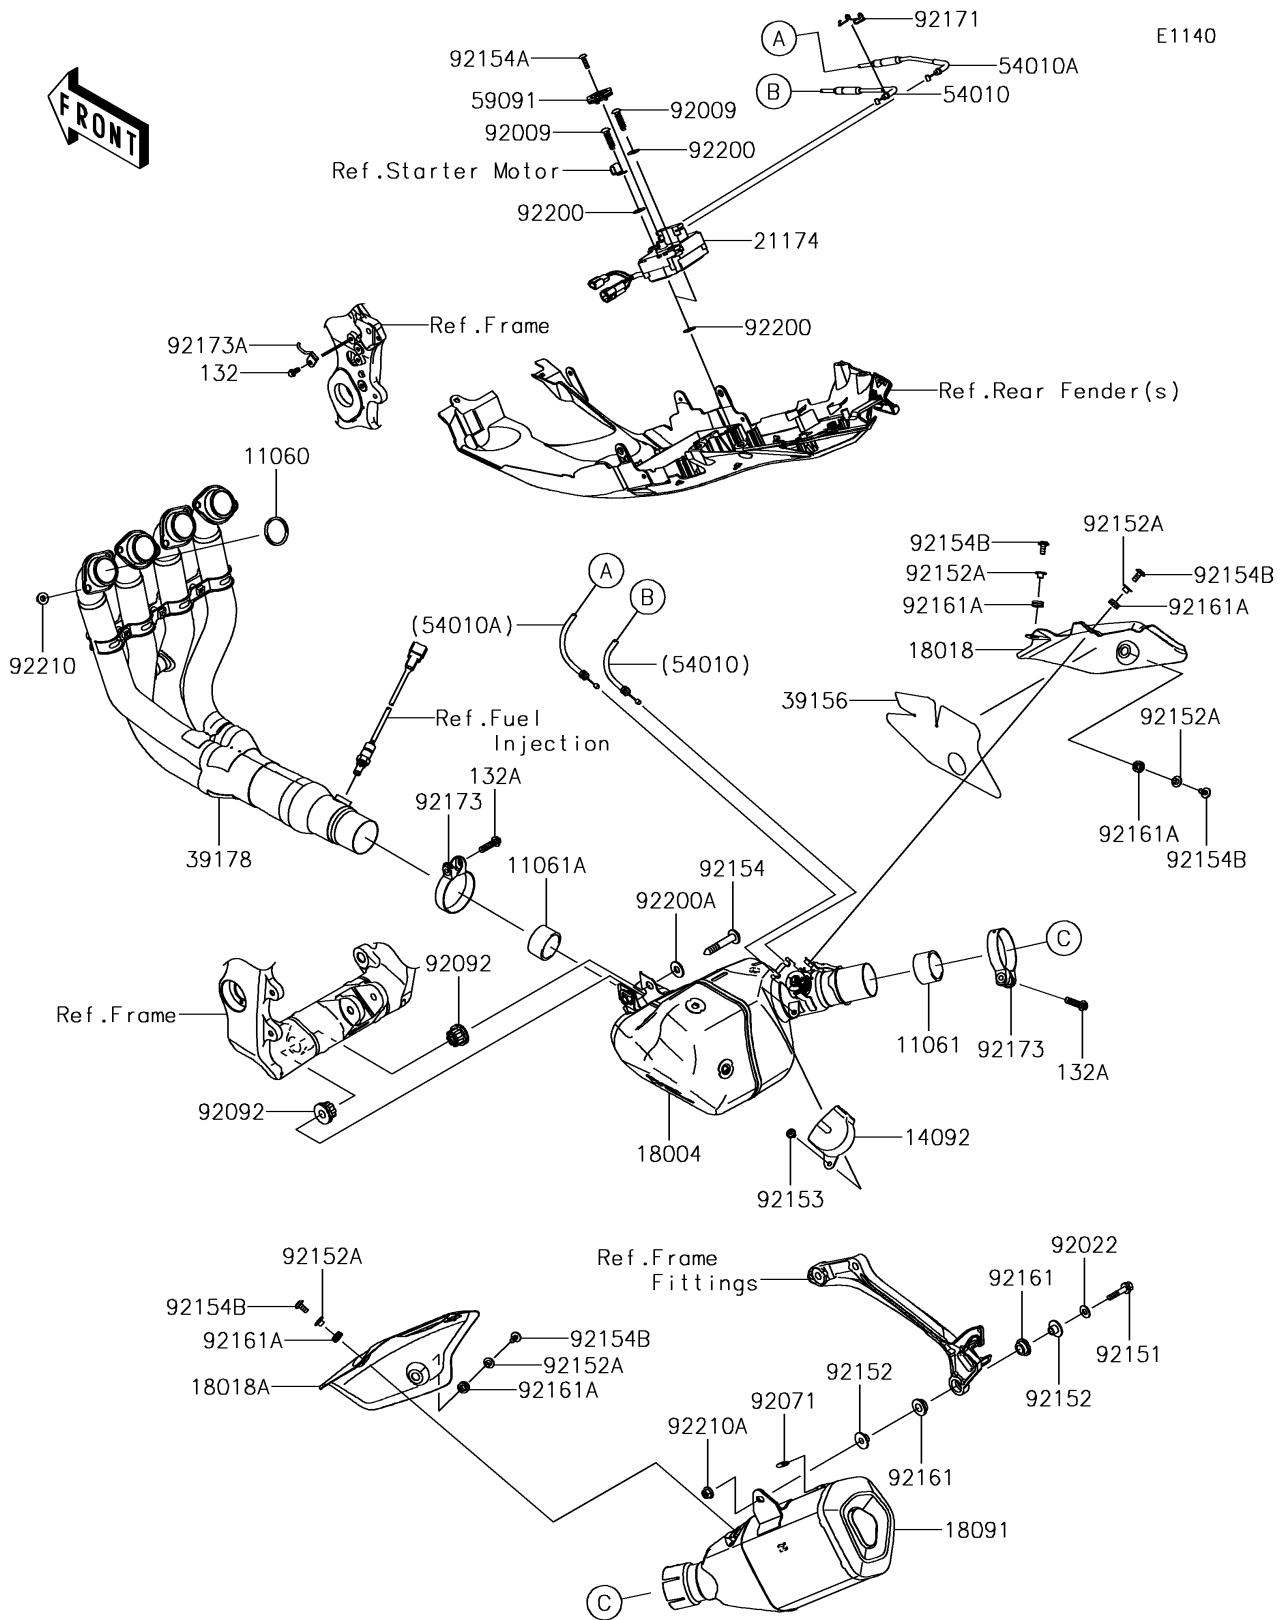

2018 NINJA® ZX™-10R ABS PARTS DIAGRAM

Muffler(s)

2018 NINJA® ZX™-10R ABS PARTS LIST

Muffler(s)

ITEM NAME	PART NUMBER	QUANTITY
GASKET,EXHAUST PIPE (Ref # 11060)	11060-1203	1
GASKET,50.8X62X30 (Ref # 11061)	11061-0447	1
GASKET,54X62X30 (Ref # 11061A)	11061-0448	1
BOLT-FLANGED-SMALL,6X12 (Ref # 132)	132BA0612	1
BOLT-FLANGED-SMALL,8X30 (Ref # 132A)	132BC0830	1
COVER,PULLEY (Ref # 14092)	14092-0705	1
CHAMBER-PREMUFLER (Ref # 18004)	18004-0022	1
PLATE-HEAT GUARD,CHAMBER (Ref # 18018)	18018-0600	1
PLATE-HEAT GUARD,MUFFLER (Ref # 18018A)	18018-0601	1
BODY-COMP-MUFFLER (Ref # 18091)	18091-0970	1
MOTOR-ELECTRIC (Ref # 21174)	21174-0009	1
PAD (Ref # 39156)	39156-1937	1
MANIFOLD-COMP-EXHAUST (Ref # 39178)	39178-0248	1
CABLE,OPEN (Ref # 54010)	54010-0610	1
CABLE,CLOSE (Ref # 54010A)	54010-0611	1
PULLEY (Ref # 59091)	59091-0007	1
SCREW,TAPPING,6X30 (Ref # 92009)	92009-1481	1
WASHER,8.5X19X1.2 (Ref # 92022)	92022-3730	1
GROMMET (Ref # 92071)	92071-1270	1
BUSHING-RUBBER,MUFFLER (Ref # 92092)	92092-1087	1
BOLT,FLANGED,8X40 (Ref # 92151)	92151-1532	1
COLLAR (Ref # 92152)	92152-0188	1
COLLAR,6.3X8.3X16 (Ref # 92152A)	92152-2180	1
BOLT,SOCKET,6X10 (Ref # 92153)	92153-1527	1
BOLT,SOCKET,10X61 (Ref # 92154)	92154-0125	1
BOLT,TORX,5X18 (Ref # 92154A)	92154-0217	1
BOLT,SOCKET,6X14 (Ref # 92154B)	92154-0907	1
DAMPER (Ref # 92161)	92161-0135	1
DAMPER (Ref # 92161A)	92161-0308	1

2018 NINJA® ZX™-10R ABS PARTS LIST

Muffler(s)

ITEM NAME	PART NUMBER	QUANTITY
CLAMP (Ref # 92171)	92171-0292	1
CLAMP,64.5MM (Ref # 92173)	92173-0284	1
CLAMP (Ref # 92173A)	92173-1528	1
WASHER (Ref # 92200)	92200-0078	1
WASHER,10.5X25X2.0 (Ref # 92200A)	92200-1377	1
NUT,8MM (Ref # 92210)	92210-0076	1
NUT,8MM (Ref # 92210A)	92210-0121	1