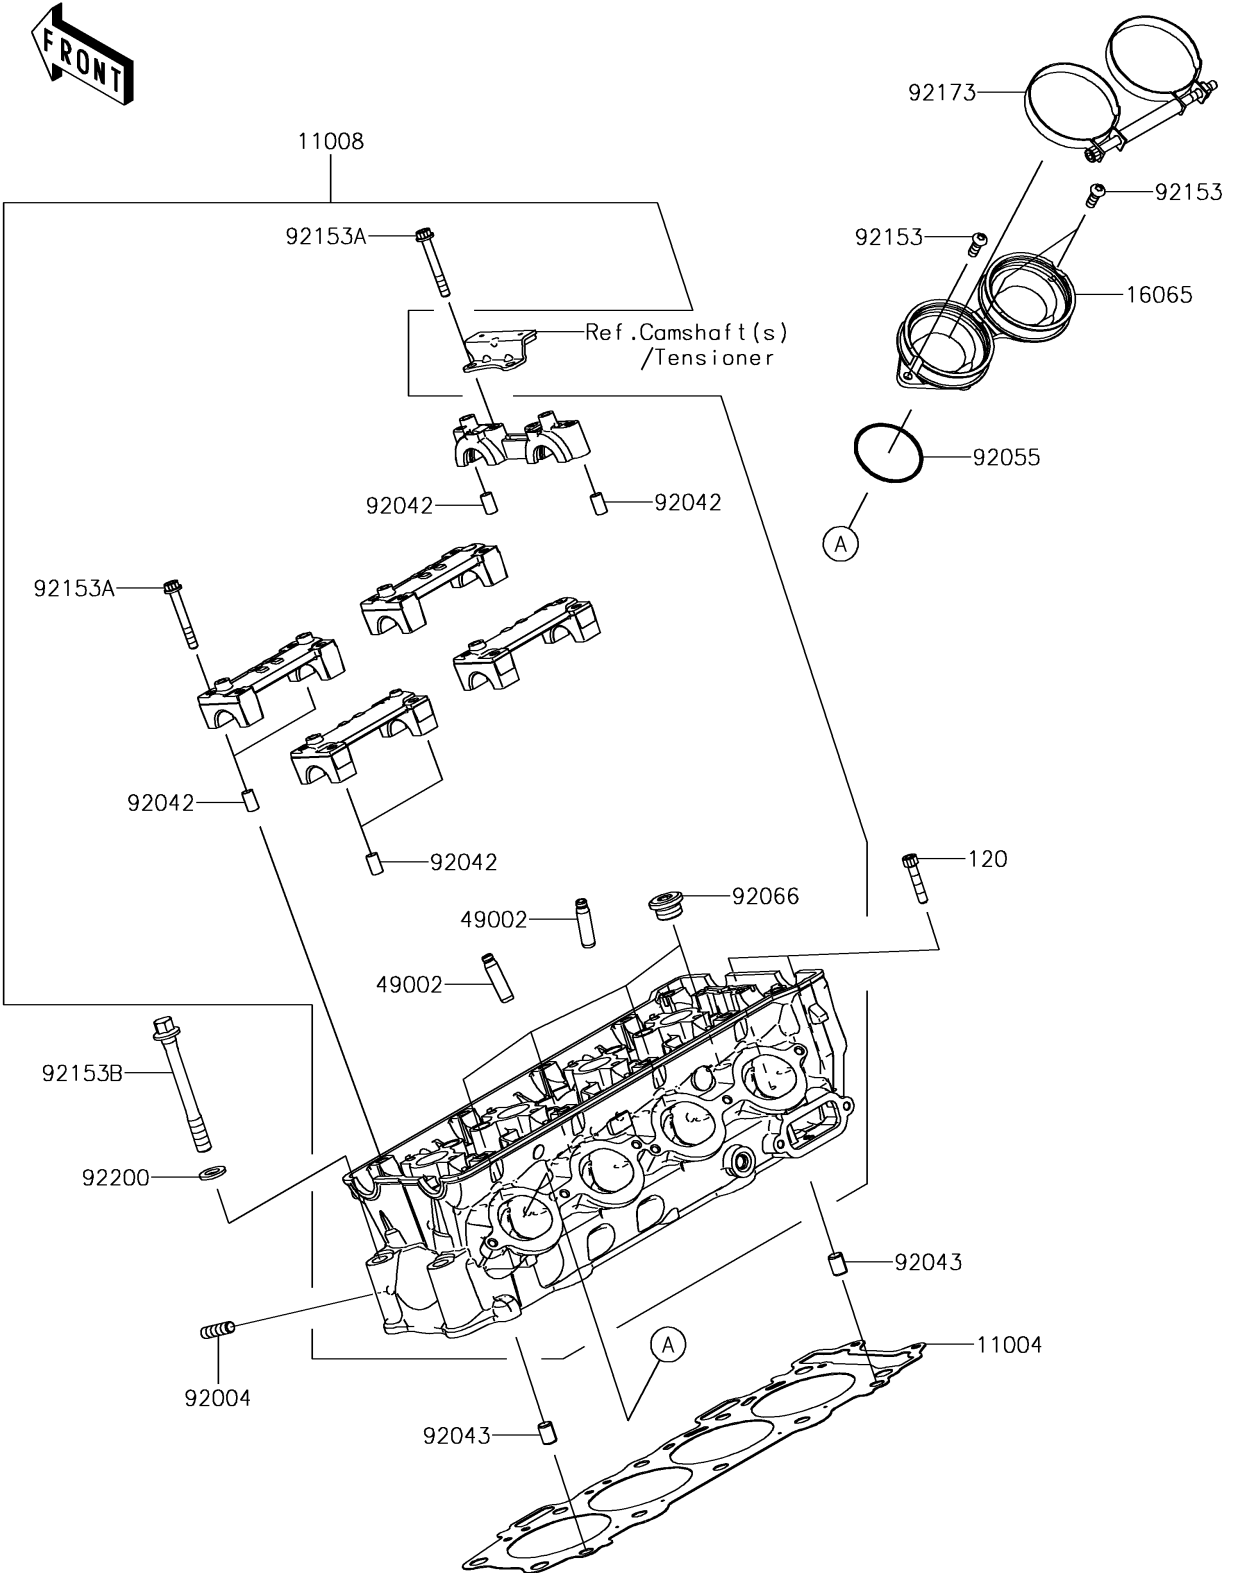

# 2018 NINJA<sup>®</sup> ZX<sup>™</sup>-10R ABS PARTS DIAGRAM

Cylinder Head

E1111

## 2018 NINJA® ZX™ -10R ABS PARTS LIST

### Cylinder Head

ITEM NAME	PART NUMBER	QUANTITY
GASKET-HEAD (Ref # 11004)	11004-0759	1
HEAD-COMP-CYLINDER (Ref # 11008)	11008-0869	1
BOLT-SOCKET,6X30 (Ref # 120)	120CD0630	2
HOLDER-CARBURETOR (Ref # 16065)	16065-0115	2
GUIDE-VALVE (Ref # 49002)	49002-0009	16
STUD,8X18 (Ref # 92004)	92004-0049	8
PIN,DOWEL,6.3X8X14 (Ref # 92042)	92042-007	10
PIN,8.2X10X14 (Ref # 92043)	92043-1264	2
RING-O,47X1.9 (Ref # 92055)	92055-1600	4
PLUG,18X10 (Ref # 92066)	92066-0832	4
BOLT,TORX,6X18 (Ref # 92153)	92153-0454	6
BOLT,SOCKET,6X45 (Ref # 92153A)	92153-0656	20
BOLT,FLANGED,10X90 (Ref # 92153B)	92153-0893	10
CLAMP (Ref # 92173)	92173-0222	2
WASHER,10.5X19X2.3 (Ref # 92200)	92200-0114	10