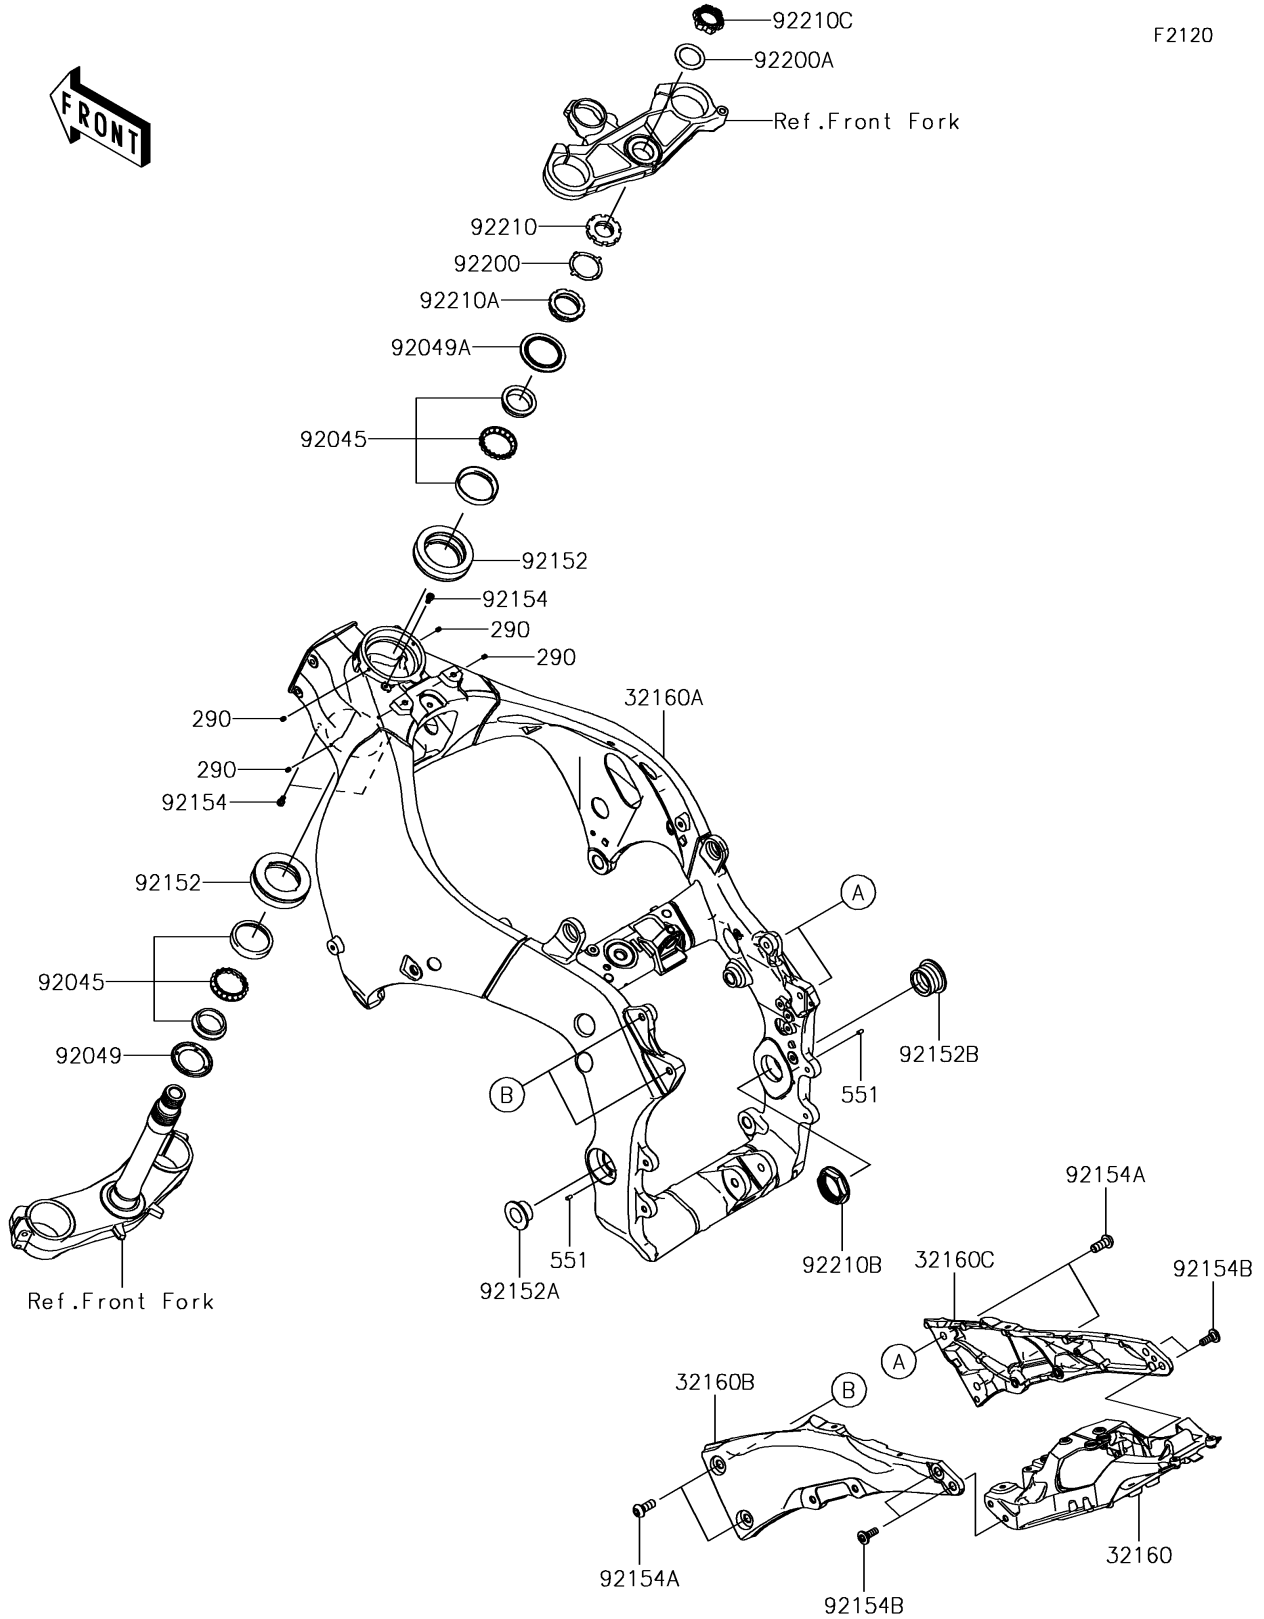

2018 Ninja® ZX™-10R PARTS DIAGRAM

Frame

2018 Ninja® ZX™-10R PARTS LIST

Frame

ITEM NAME	PART NUMBER	QUANTITY
SCREW-SET-SOCKET,5X6 (Ref # 290)	290Q0506	4
FRAME-COMP (Ref # 32160)	32160-0801	1
FRAME-COMP,MAIN (Ref # 32160A)	32160-0882	1
FRAME-COMP,RR,LH,F.S.BLACK (Ref # 32160B)	32160-0885-18R	1
FRAME-COMP,RR,RH,F.S.BLACK (Ref # 32160C)	32160-0886-18R	1
PIN-DOWEL (Ref # 551)	551R0408	2
BEARING-BALL,SF07A17PX1V1 (Ref # 92045)	92045-1384	2
SEAL-OIL,DS35X55X4 (Ref # 92049)	92049-0022	1
SEAL-OIL,43X55.5X8.6 (Ref # 92049A)	92049-0742	1
COLLAR,55X77X18.5 (Ref # 92152)	92152-2165	2
COLLAR,20.5X40X17.5 (Ref # 92152A)	92152-2300	1
COLLAR,30X47X24 (Ref # 92152B)	92152-2301	1
BOLT,SOCKET,5X10 (Ref # 92154)	92154-1642	3
BOLT,SOCKET,10X25 (Ref # 92154A)	92154-1900	4
BOLT,SOCKET,8X23 (Ref # 92154B)	92154-1901	4
WASHER (Ref # 92200)	92200-0036	1
WASHER,28.5X40X1.6 (Ref # 92200A)	92200-0595	1
NUT,35MM (Ref # 92210)	92210-0095	1
NUT,35MM (Ref # 92210A)	92210-0823	1
NUT,38MM (Ref # 92210B)	92210-1441	1
NUT,28MM (Ref # 92210C)	92210-1460	1