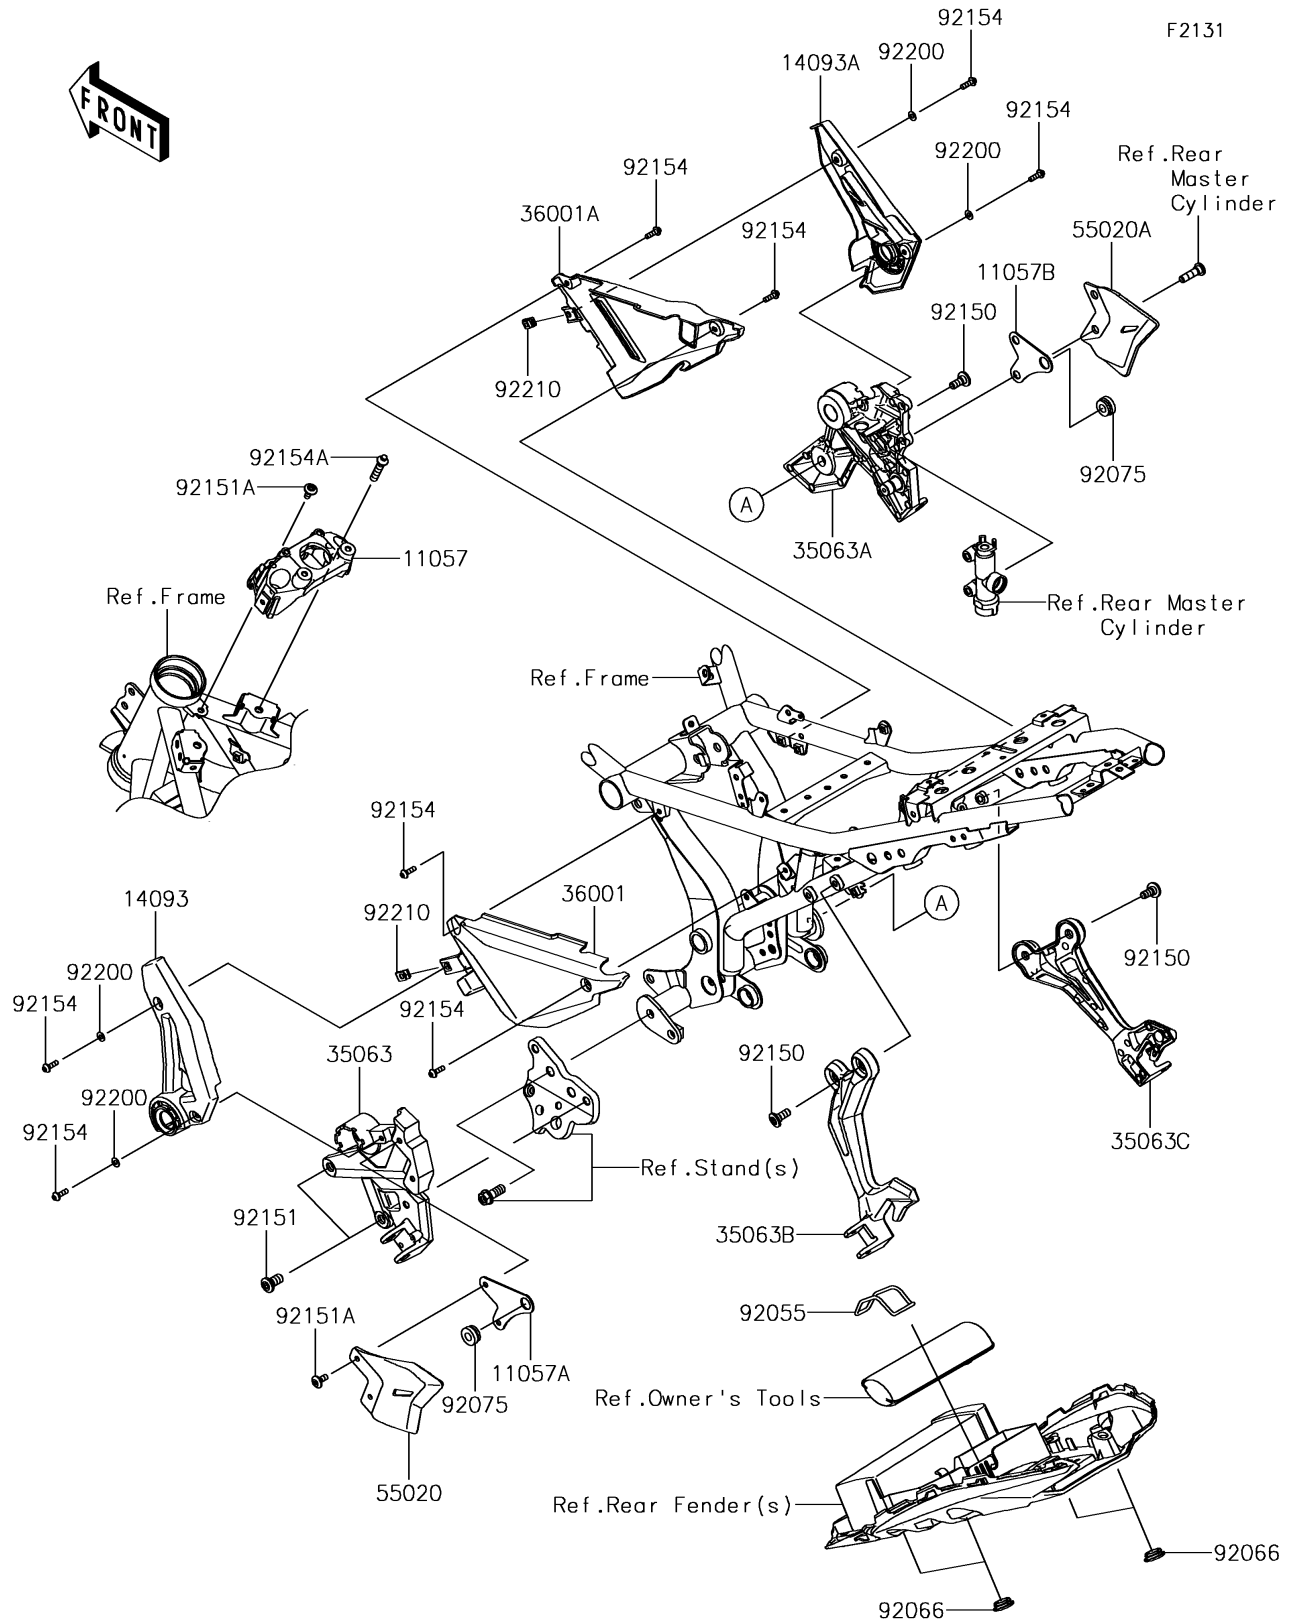

2018 NINJA® 650 ABS PARTS DIAGRAM

Frame Fittings

2018 NINJA® 650 ABS PARTS LIST

Frame Fittings

ITEM NAME	PART NUMBER	QUANTITY
BRACKET,IG. SWITCH (Ref # 11057)	11057-0079	1
BRACKET,STEP STAY,LH (Ref # 11057A)	11057-0476	1
BRACKET,STEP STAY,RH (Ref # 11057B)	11057-0477	1
COVER,STEP,LH,F.S.BLACK (Ref # 14093)	14093-0480-18T	1
COVER,STEP,RH,F.S.BLACK (Ref # 14093A)	14093-0623-18T	1
STAY,STEP,FR,LH,F.S.BLACK (Ref # 35063)	35063-1348-18R	1
STAY,STEP,FR,RH,F.S.BLACK (Ref # 35063A)	35063-1349-18R	1
STAY,STEP,RR,LH,F.S.BLACK (Ref # 35063B)	35063-1350-18R	1
STAY,STEP,RR,RH,F.S.BLACK (Ref # 35063C)	35063-1351-18R	1
COVER-SIDE,LH (Ref # 36001)	36001-0642	1
COVER-SIDE,RH (Ref # 36001A)	36001-0643	1
GUARD,HEEL,LH (Ref # 55020)	55020-1956	1
GUARD,HEEL,RH (Ref # 55020A)	55020-1957	1
RING-O,62.6X3.5 (Ref # 92055)	92055-0873	1
PLUG (Ref # 92066)	92066-0096	4
DAMPER (Ref # 92075)	92075-277	2
BOLT,SOCKET,8X20 (Ref # 92150)	92150-1760	5
BOLT,SOCKET,10X20 (Ref # 92151)	92151-1557	2
BOLT,SOCKET,6X14 (Ref # 92151A)	92151-1654	3
BOLT,SOCKET,5X16 (Ref # 92154)	92154-0209	8
BOLT,TORX,8X35 (Ref # 92154A)	92154-0730	2
WASHER,NYLONE,5.3X11.5X0.5 (Ref # 92200)	92200-0006	4
NUT,PLATE,5MM (Ref # 92210)	92210-0935	2