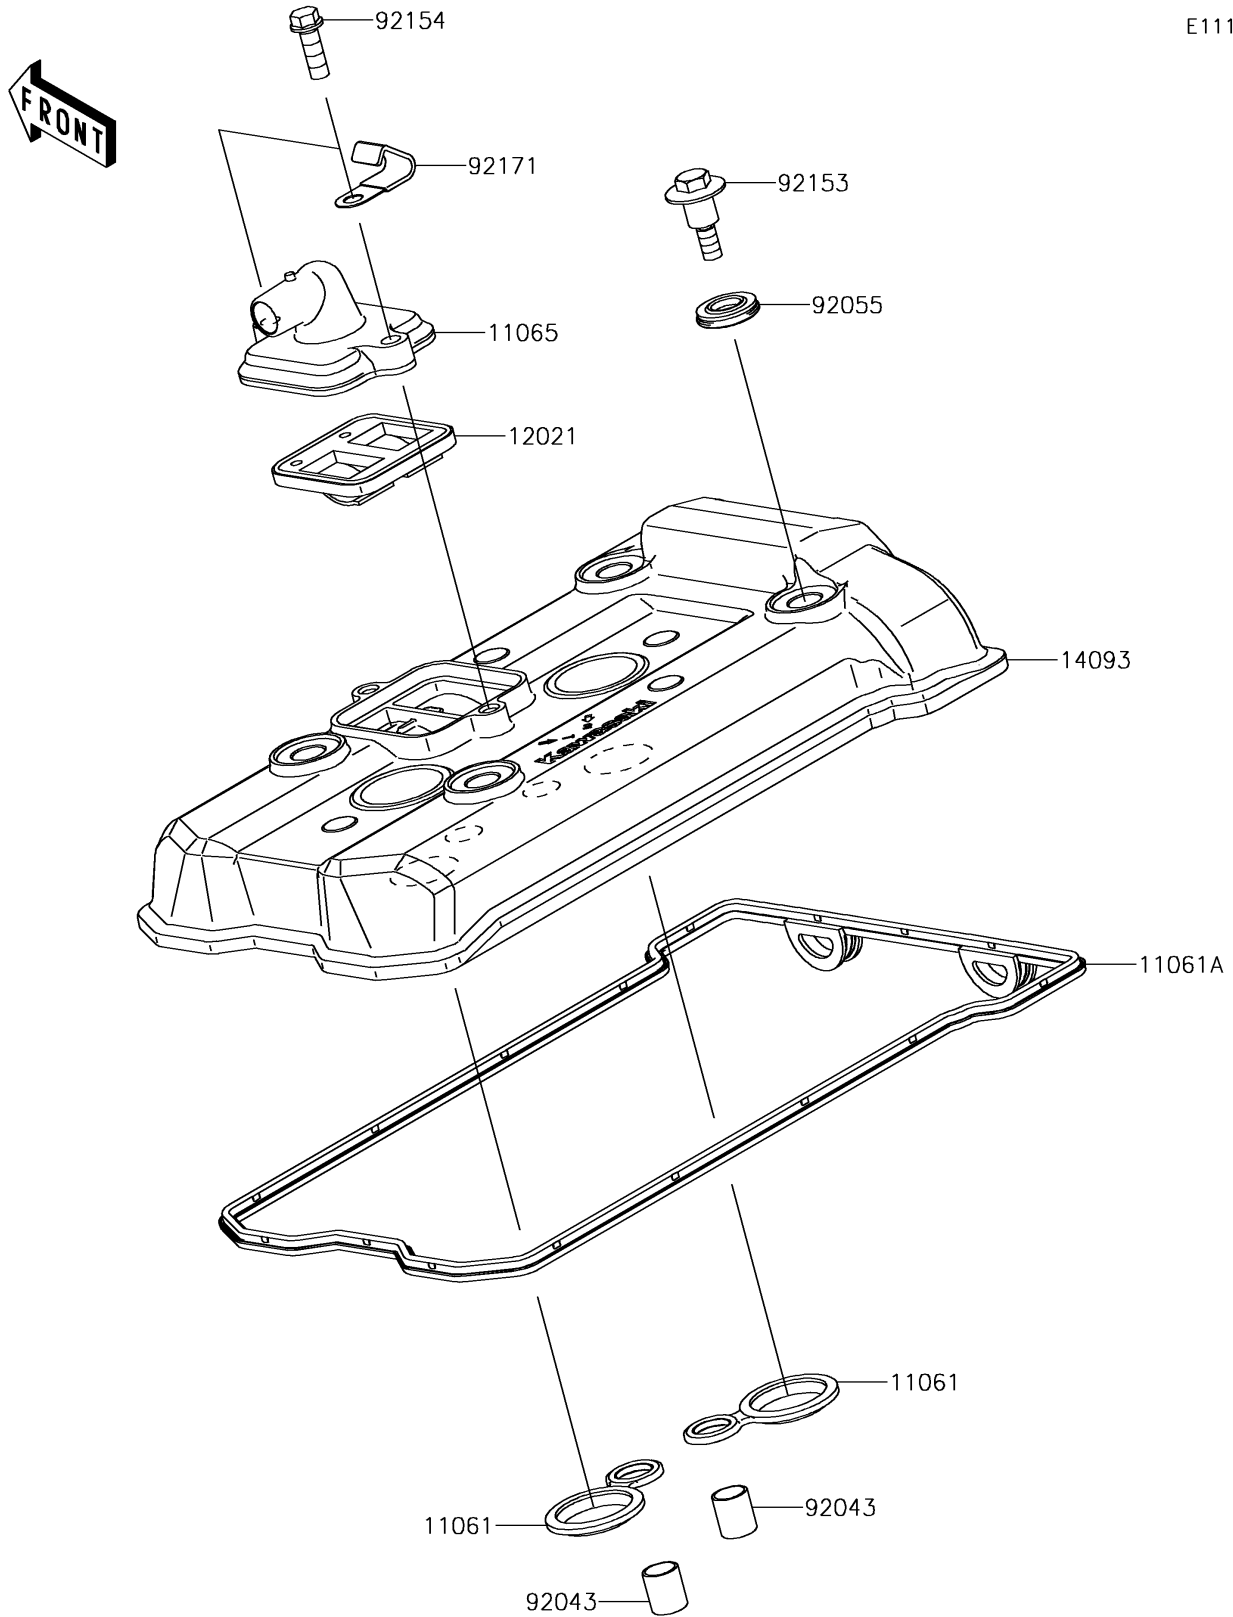

2018 NINJA® 650 ABS PARTS DIAGRAM

Cylinder Head Cover

E1112

2018 NINJA® 650 ABS PARTS LIST

Cylinder Head Cover

ITEM NAME	PART NUMBER	QUANTITY
-----------	-------------	----------