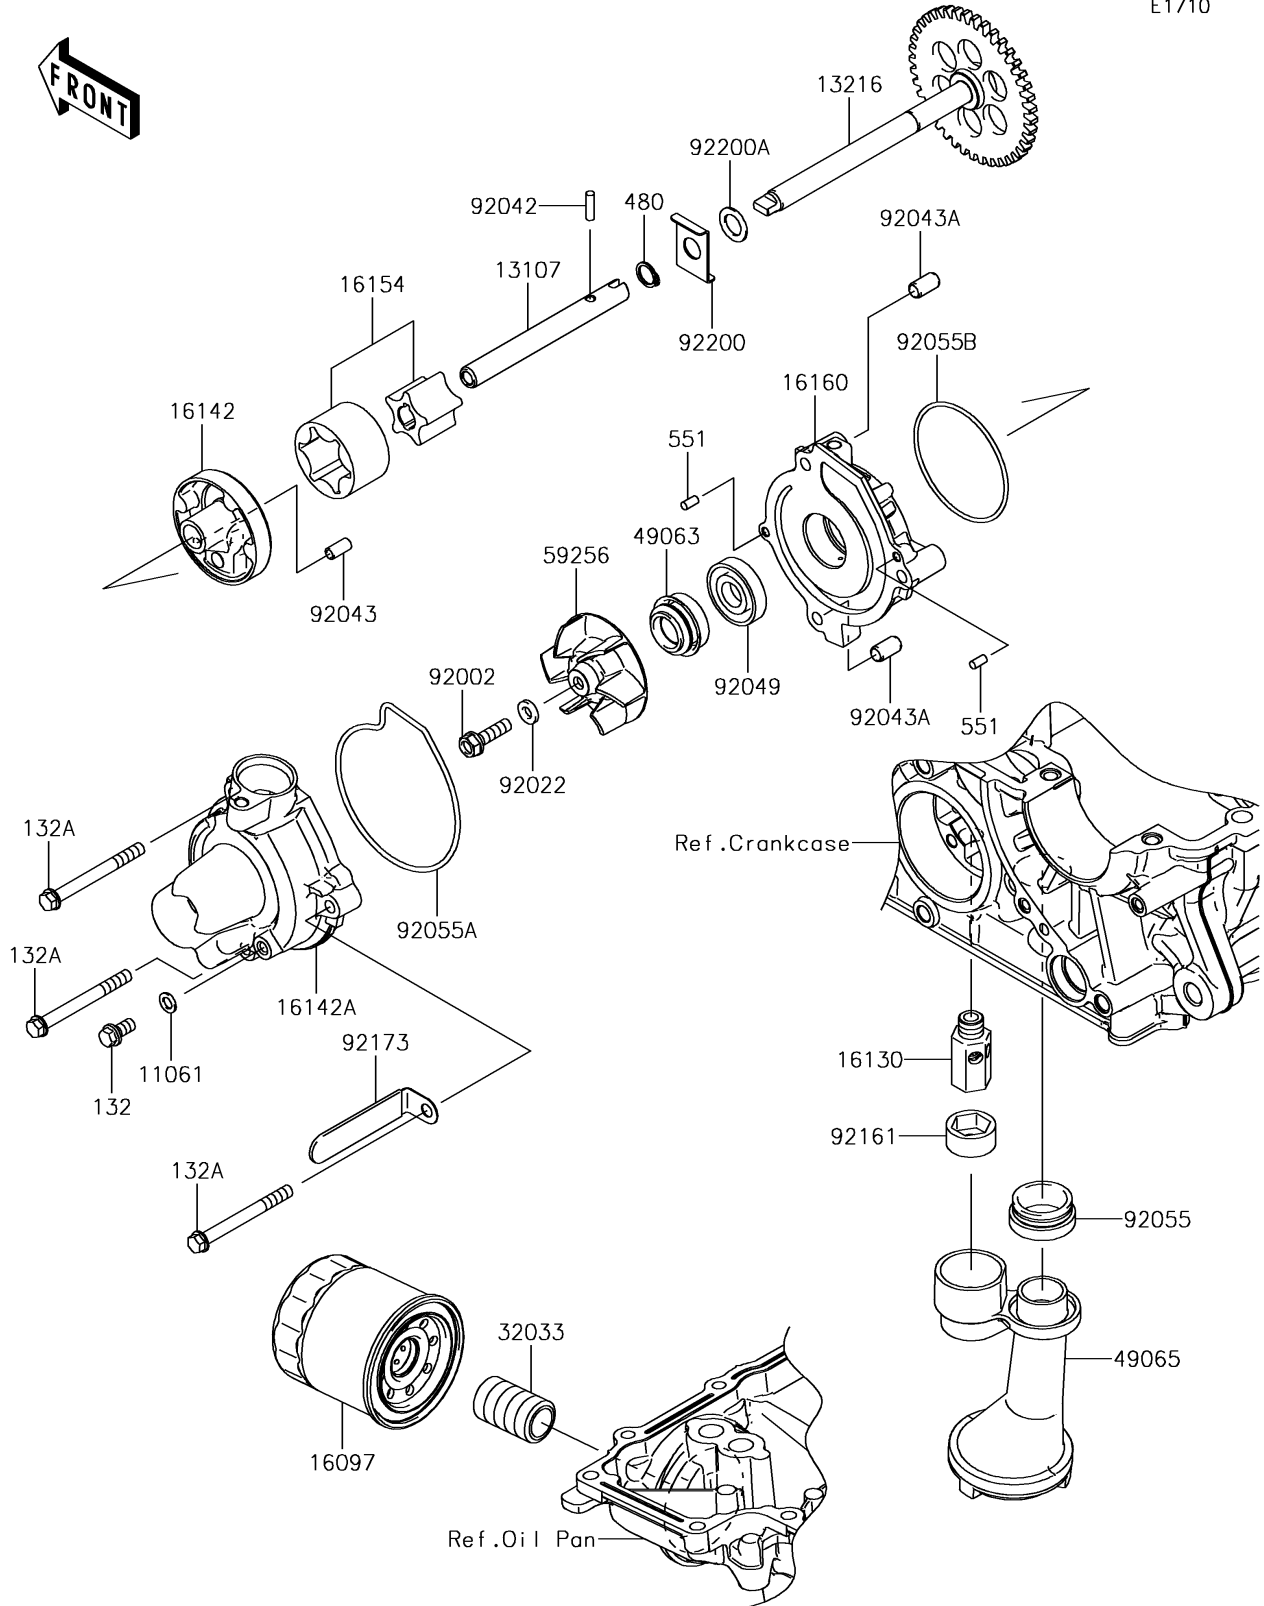

2017 Versys 1000 LT PARTS DIAGRAM

Oil Pump

E1710

2017 Versys 1000 LT PARTS LIST

Oil Pump

ITEM NAME	PART NUMBER	QUANTITY
GASKET (Ref # 11061)	11061-0107	1
SHAFT (Ref # 13107)	13107-0214	1
BOLT-FLANGED-SMALL,6X12 (Ref # 132)	132BA0612	1
GEAR-COMP,OIL PUMP,41T (Ref # 13216)	13216-0020	1
BOLT-FLANGED-SMALL,6X60 (Ref # 132A)	132BC0660	3
FILTER-ASSY-OIL (Ref # 16097)	16097-0008	1
VALVE-ASSY-RELIEF (Ref # 16130)	16130-1058	1
COVER-PUMP (Ref # 16142)	16142-0064	1
COVER-PUMP (Ref # 16142A)	16142-0747	1
ROTOR-PUMP (Ref # 16154)	16154-0057	1
BODY (Ref # 16160)	16160-0796	1
PIPE,OIL FILTER (Ref # 32033)	32033-1535	1
CIRCLIP-TYPE-C,11MM (Ref # 480)	480J1100	1
SEAL-MECHANICAL,WATER (Ref # 49063)	49063-1055	1
FILTER-OIL (Ref # 49065)	49065-0026	1
PIN-DOWEL,4X8 (Ref # 551)	551A0408	2
IMPELLER (Ref # 59256)	59256-0555	1
BOLT,6X22 (Ref # 92002)	92002-1154	1
WASHER,6.1X12X1 (Ref # 92022)	92022-077	1
PIN,DOWEL,4X13.8 (Ref # 92042)	92042-030	1
PIN,4.2X6X12 (Ref # 92043)	92043-1262	1
PIN,6.2X8X14 (Ref # 92043A)	92043-1263	2
SEAL-OIL (Ref # 92049)	92049-0798	1
RING-O,OIL FILTER (Ref # 92055)	92055-1503	1
RING-O,WATER PUMP COVER (Ref # 92055A)	92055-1571	1
RING-O,59.6X2.4 (Ref # 92055B)	92055-3018	1
DAMPER (Ref # 92161)	92161-0070	1
CLAMP (Ref # 92173)	92173-1201	1
WASHER (Ref # 92200)	92200-0410	1

2017 Versys 1000 LT PARTS LIST

Oil Pump

ITEM NAME	PART NUMBER	QUANTITY
WASHER (Ref # 92200A)	92200-1009	1