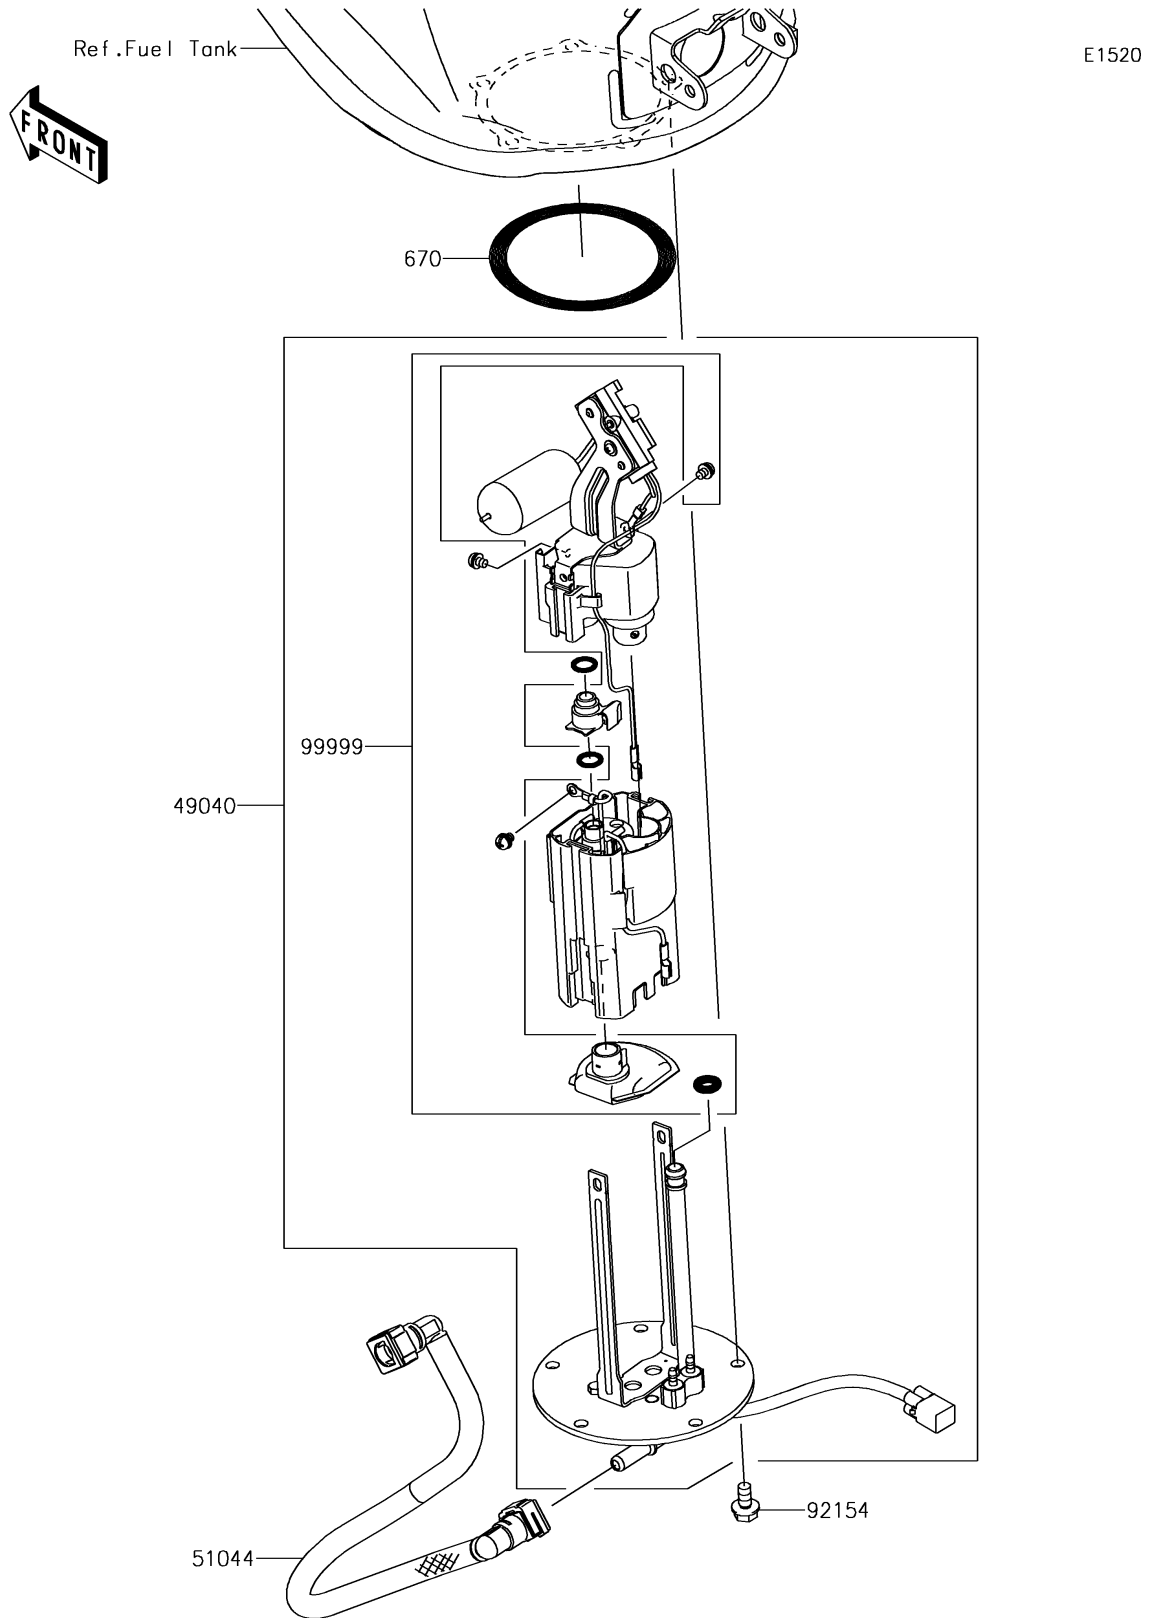

# 2018 VERSYS® 1000 LT PARTS DIAGRAM

## Fuel Pump

## 2018 VERSYS® 1000 LT PARTS LIST

### Fuel Pump

ITEM NAME	PART NUMBER	QUANTITY
PUMP-FUEL (Ref # 49040)	49040-0709	1
TUBE-ASSY,FUEL (Ref # 51044)	51044-0110	1
O RING (Ref # 670)	670E5075	1
BOLT,FLANGED,6X12 (Ref # 92154)	92154-1848	5
KIT,FUEL FILTER (Ref # 99999)	99999-0522	1