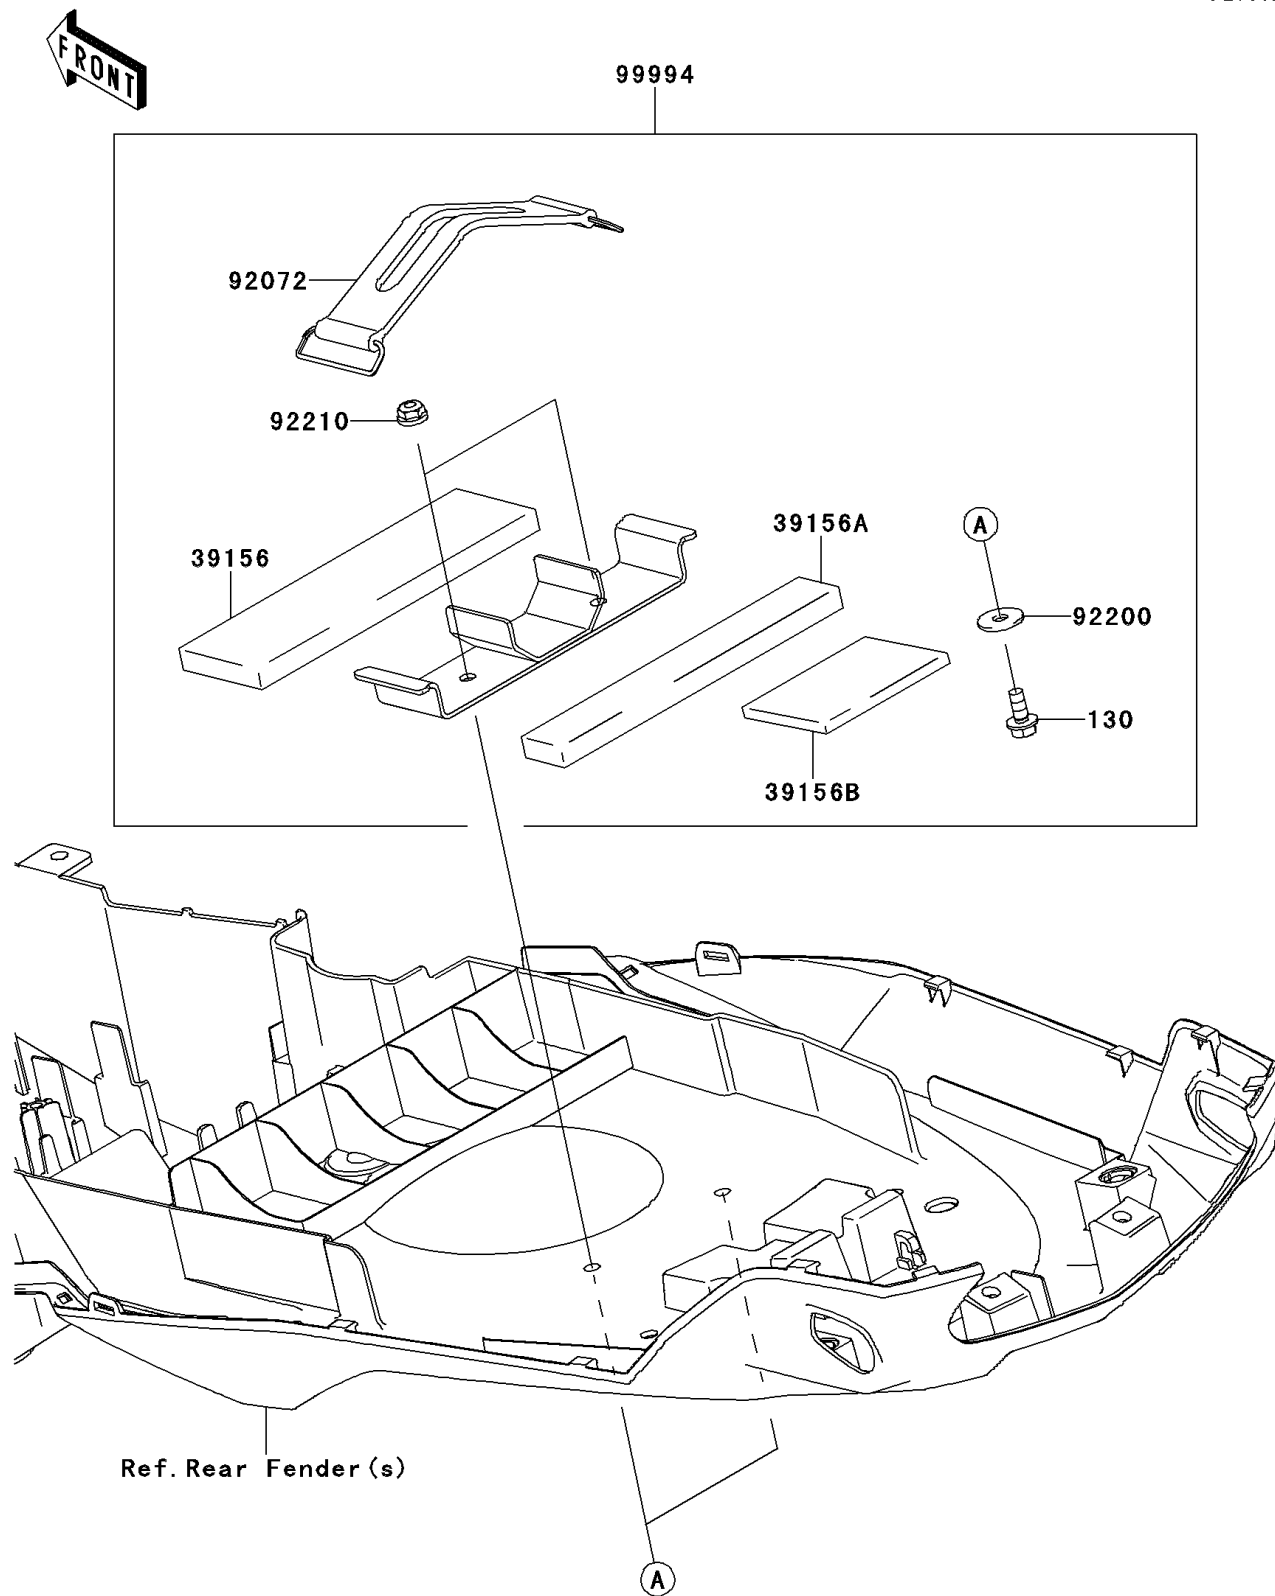

2014 VERSYS® 1000 (European) PARTS DIAGRAM

Accessory(U-Lock Bracket)

F2910B

2014 VERSYS® 1000 (European) PARTS LIST

Accessory(U-Lock Bracket)

ITEM NAME	PART NUMBER	QUANTITY
BOLT-FLANGED,6X14 (Ref # 130)	130CB0614	1
PAD (Ref # 39156)	39156-0867	1
PAD (Ref # 39156A)	39156-0868	1
PAD,53X75X5 (Ref # 39156B)	39156-0900	1
BAND,L=150 (Ref # 92072)	92072-1338	1
WASHER,6.5X20X1.6 (Ref # 92200)	92200-0283	1
NUT,LOCK,FLANGED,6MM (Ref # 92210)	92210-0303	1
KIT-ACCESSORY,U-LOCK (Ref # 99994)	99994-0340	1