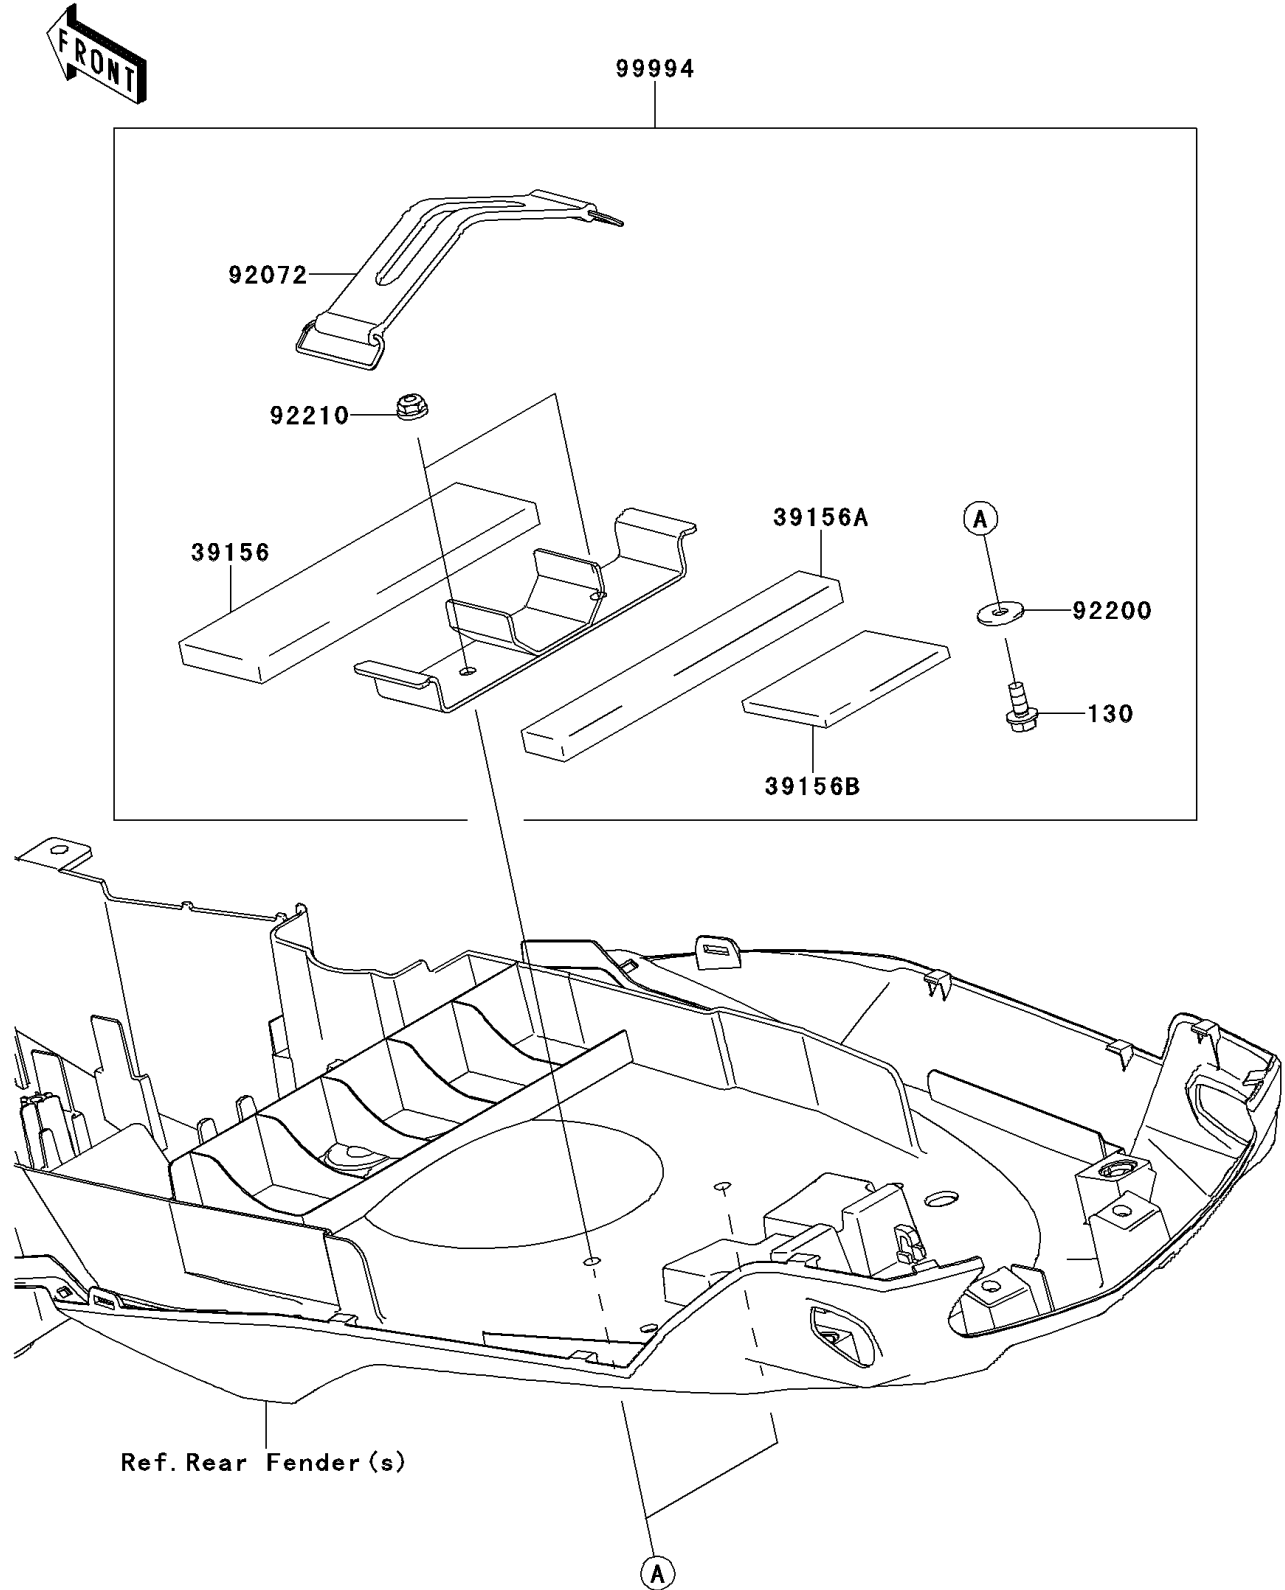

2013 VERSYS® 1000 (European) PARTS DIAGRAM

Accessory(U-Lock Bracket)

F2910B

2013 VERSYS® 1000 (European) PARTS LIST

Accessory(U-Lock Bracket)

ITEM NAME	PART NUMBER	QUANTITY
BOLT-FLANGED,6X14 (Ref # 130)	130CB0614	2
PAD (Ref # 39156)	39156-0867	1
PAD (Ref # 39156A)	39156-0868	1
PAD,53X75X5 (Ref # 39156B)	39156-0900	1
BAND,L=150 (Ref # 92072)	92072-1338	1
WASHER,6.5X20X1.6 (Ref # 92200)	92200-0283	2
NUT,LOCK,FLANGED,6MM (Ref # 92210)	92210-0303	2
KIT-ACCESSORY,U-LOCK (Ref # 99994)	99994-0340	1