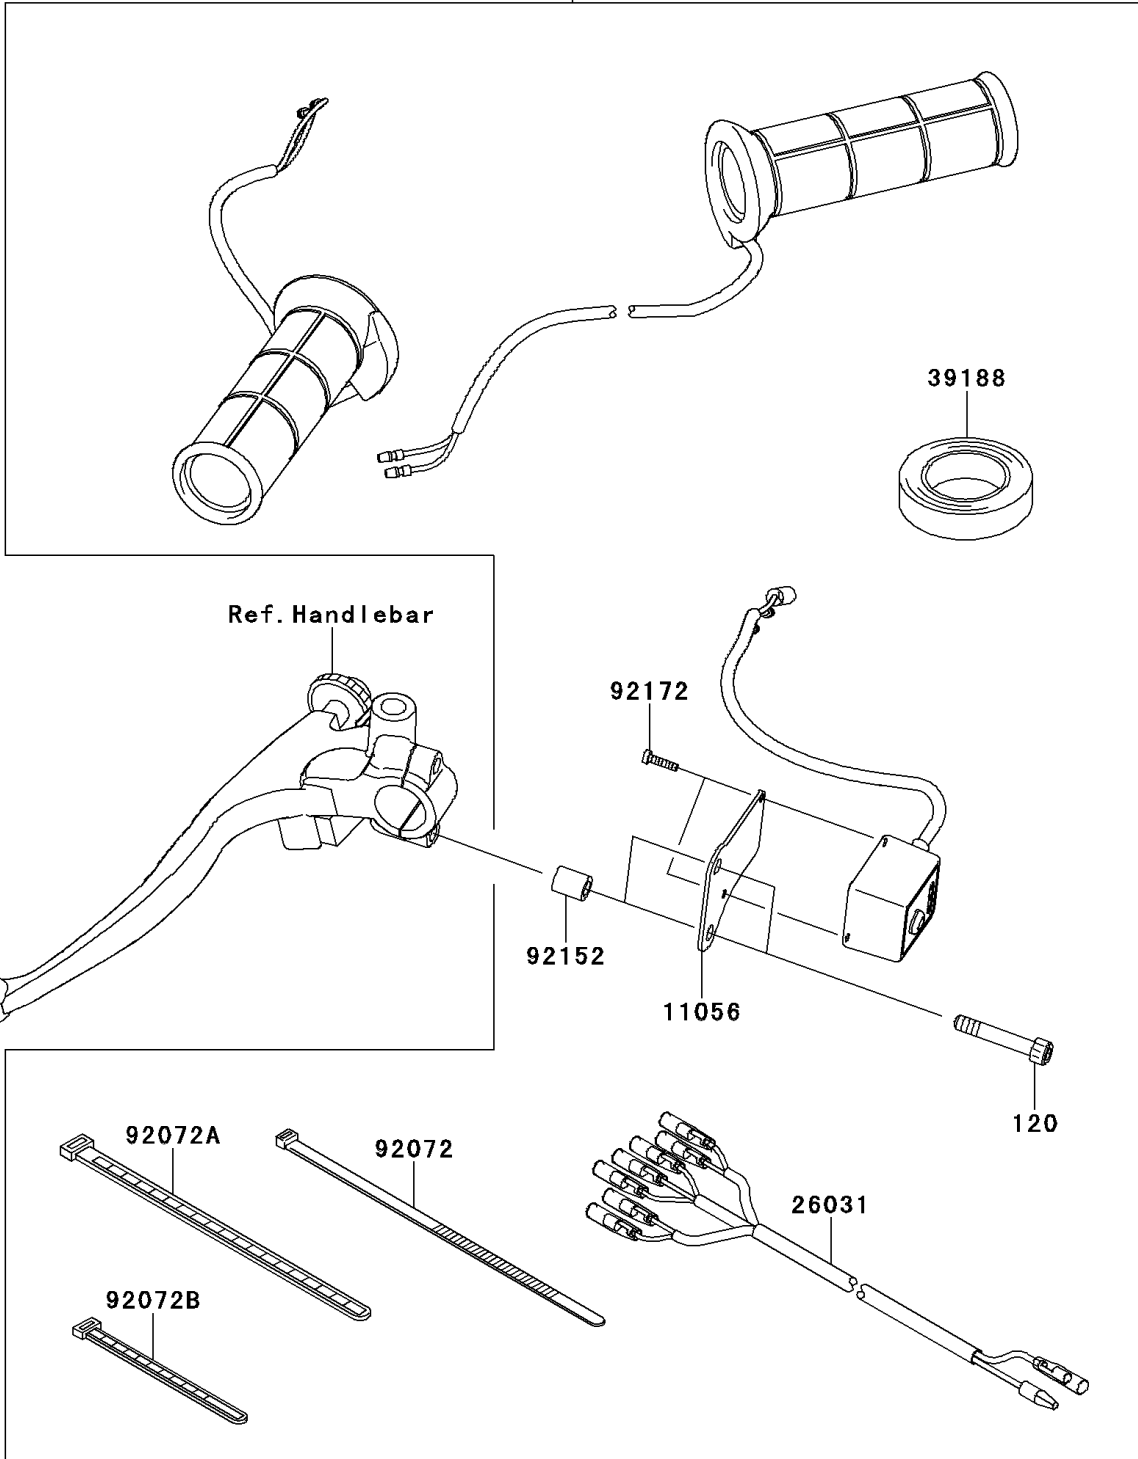

2013 VERSYS® 1000 (European) PARTS DIAGRAM

Accessory(Grip Heater)

F2910A

99994

2013 VERSYS® 1000 (European) PARTS LIST

Accessory(Grip Heater)

ITEM NAME	PART NUMBER	QUANTITY
BOLT-SOCKET,6X35 (Ref # 120)	120CB0635	2
BRACKET,GRIP HEATER SW. (Ref # 11056)	11056-0496	1
HARNESS (Ref # 26031)	26031-1203	1
TAPE,HARNESS (Ref # 39188)	39188-0006	1
BAND,L=202 (Ref # 92072)	92072-1195	1
BAND,L=250 (Ref # 92072A)	92072-1237	1
BAND,L=140 (Ref # 92072B)	92072-1293	1
COLLAR,6.5X10.5X13 (Ref # 92152)	92152-0902	2
SCREW,TAPPING,3X122 (Ref # 92172)	92172-0489	2
KIT-ACCESSORY,GRIP HEATER (Ref # 99994)	99994-0328	1