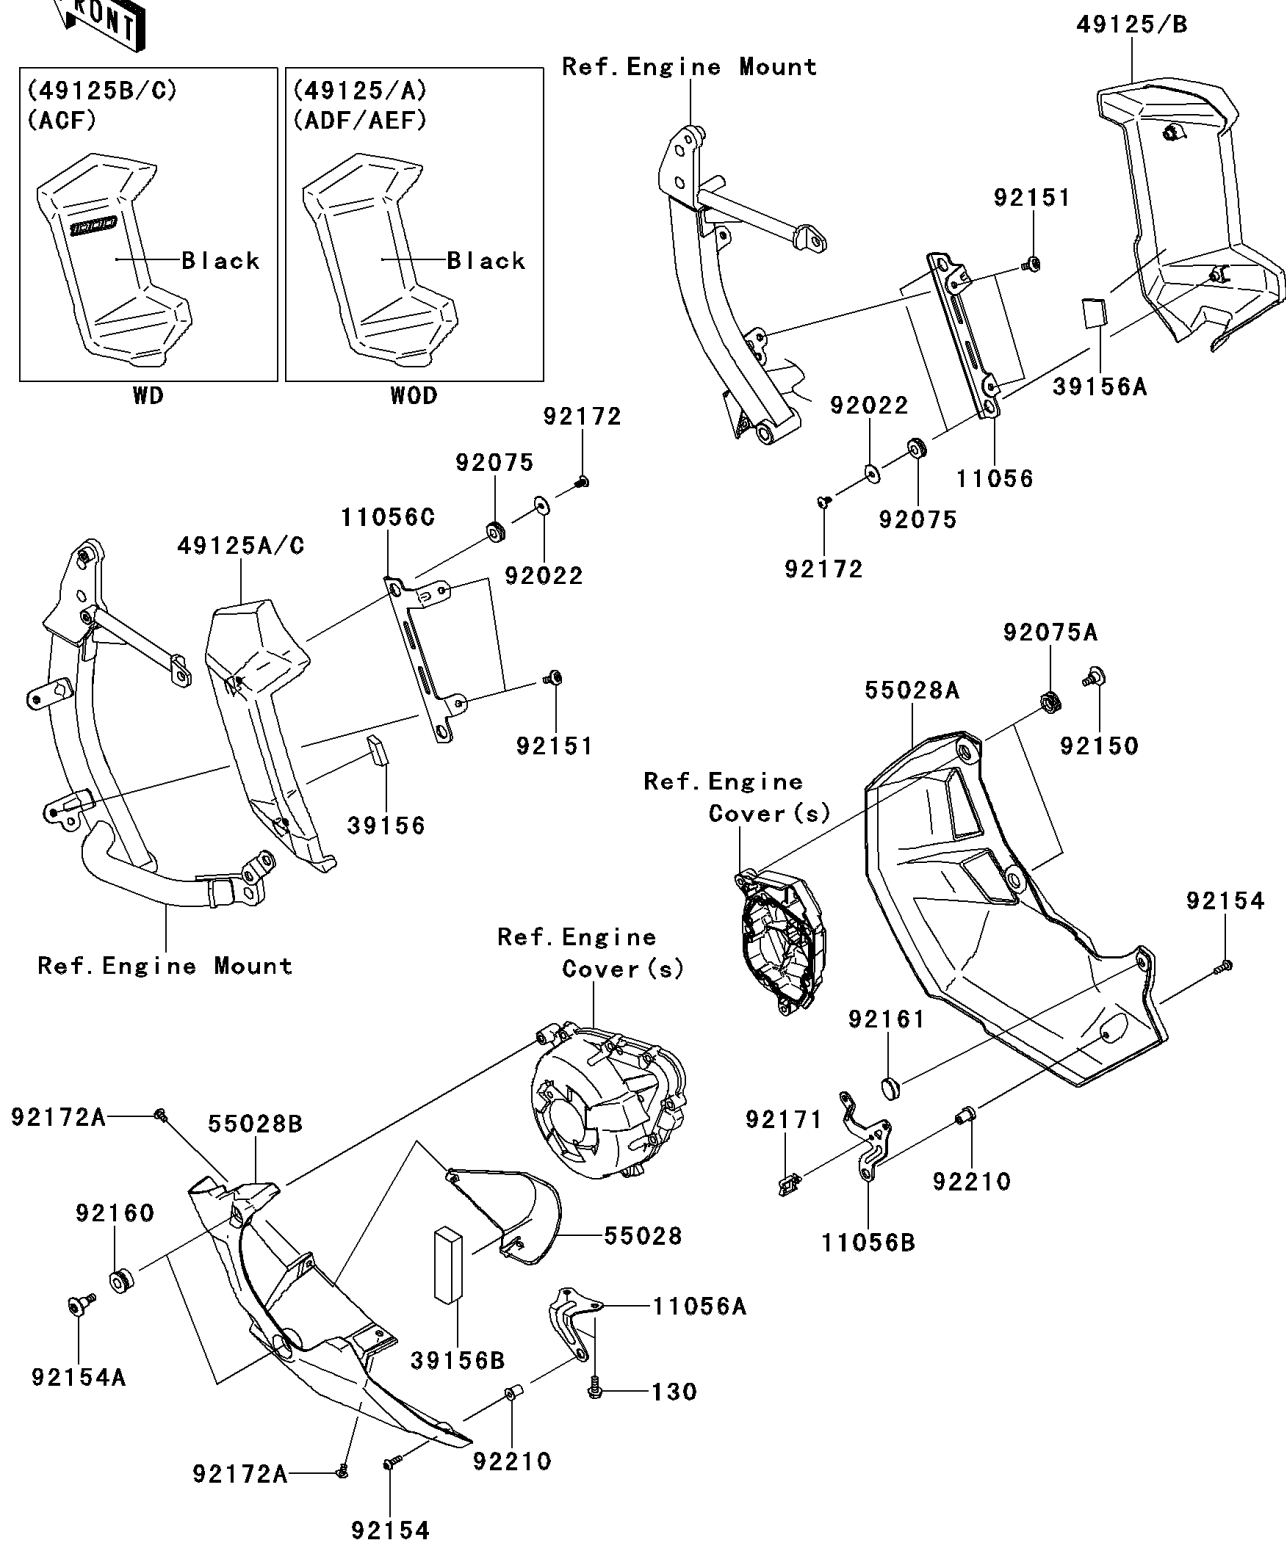

2014 VERSYS® 1000 (European) PARTS DIAGRAM

Cowling Lower

F2872

2014 VERSYS® 1000 (European) PARTS LIST

Cowling Lowers

ITEM NAME	PART NUMBER	QUANTITY
BOLT-FLANGED,6X16 (Ref # 130)	130CC0616	1
BRACKET,SHROUD,RH (Ref # 11056)	11056-1124	1
BRACKET,LWR COWLING,LH (Ref # 11056A)	11056-1308	1
BRACKET,LWR COWLING,RH (Ref # 11056B)	11056-1481	1
BRACKET,SHROUD,LH (Ref # 11056C)	11056-1679	1
PAD,T7,LH (Ref # 39156)	39156-0792	1
PAD,T5,RH (Ref # 39156A)	39156-0793	1
PAD (Ref # 39156B)	39156-0803	1
SHROUD,RH,F.S.BLACK (Ref # 49125)	49125-0562-18T	1
SHROUD,LH,F.S.BLACK (Ref # 49125A)	49125-0566-18T	1
COWLING,FILTER GUARD,F.S.BLACK (Ref # 55028)	55028-0400-18T	1
COWLING,LWR,RH,F.S.BLACK (Ref # 55028A)	55028-0412-18T	1
COWLING,LWR,LH,F.S.BLACK (Ref # 55028B)	55028-0423-18T	1
WASHER,5.5X20X1.2 (Ref # 92022)	92022-1405	1
DAMPER (Ref # 92075)	92075-051	1
DAMPER (Ref # 92075A)	92075-1634	1
BOLT,SOCKET,6MM (Ref # 92150)	92150-1154	1
BOLT,SOCKET,6X14 (Ref # 92151)	92151-1654	1
BOLT,SOCKET,5X16 (Ref # 92154)	92154-0209	1
BOLT,6X24 (Ref # 92154A)	92154-0348	1
DAMPER (Ref # 92160)	92160-1141	1
DAMPER,8X22X6 (Ref # 92161)	92161-0516	1
CLAMP (Ref # 92171)	92171-0290	1
SCREW,TAPPING,5X10 (Ref # 92172)	92172-0262	1
SCREW,TAPPING,5X10 (Ref # 92172A)	92172-0335	1
NUT,5MM (Ref # 92210)	92210-0001	1