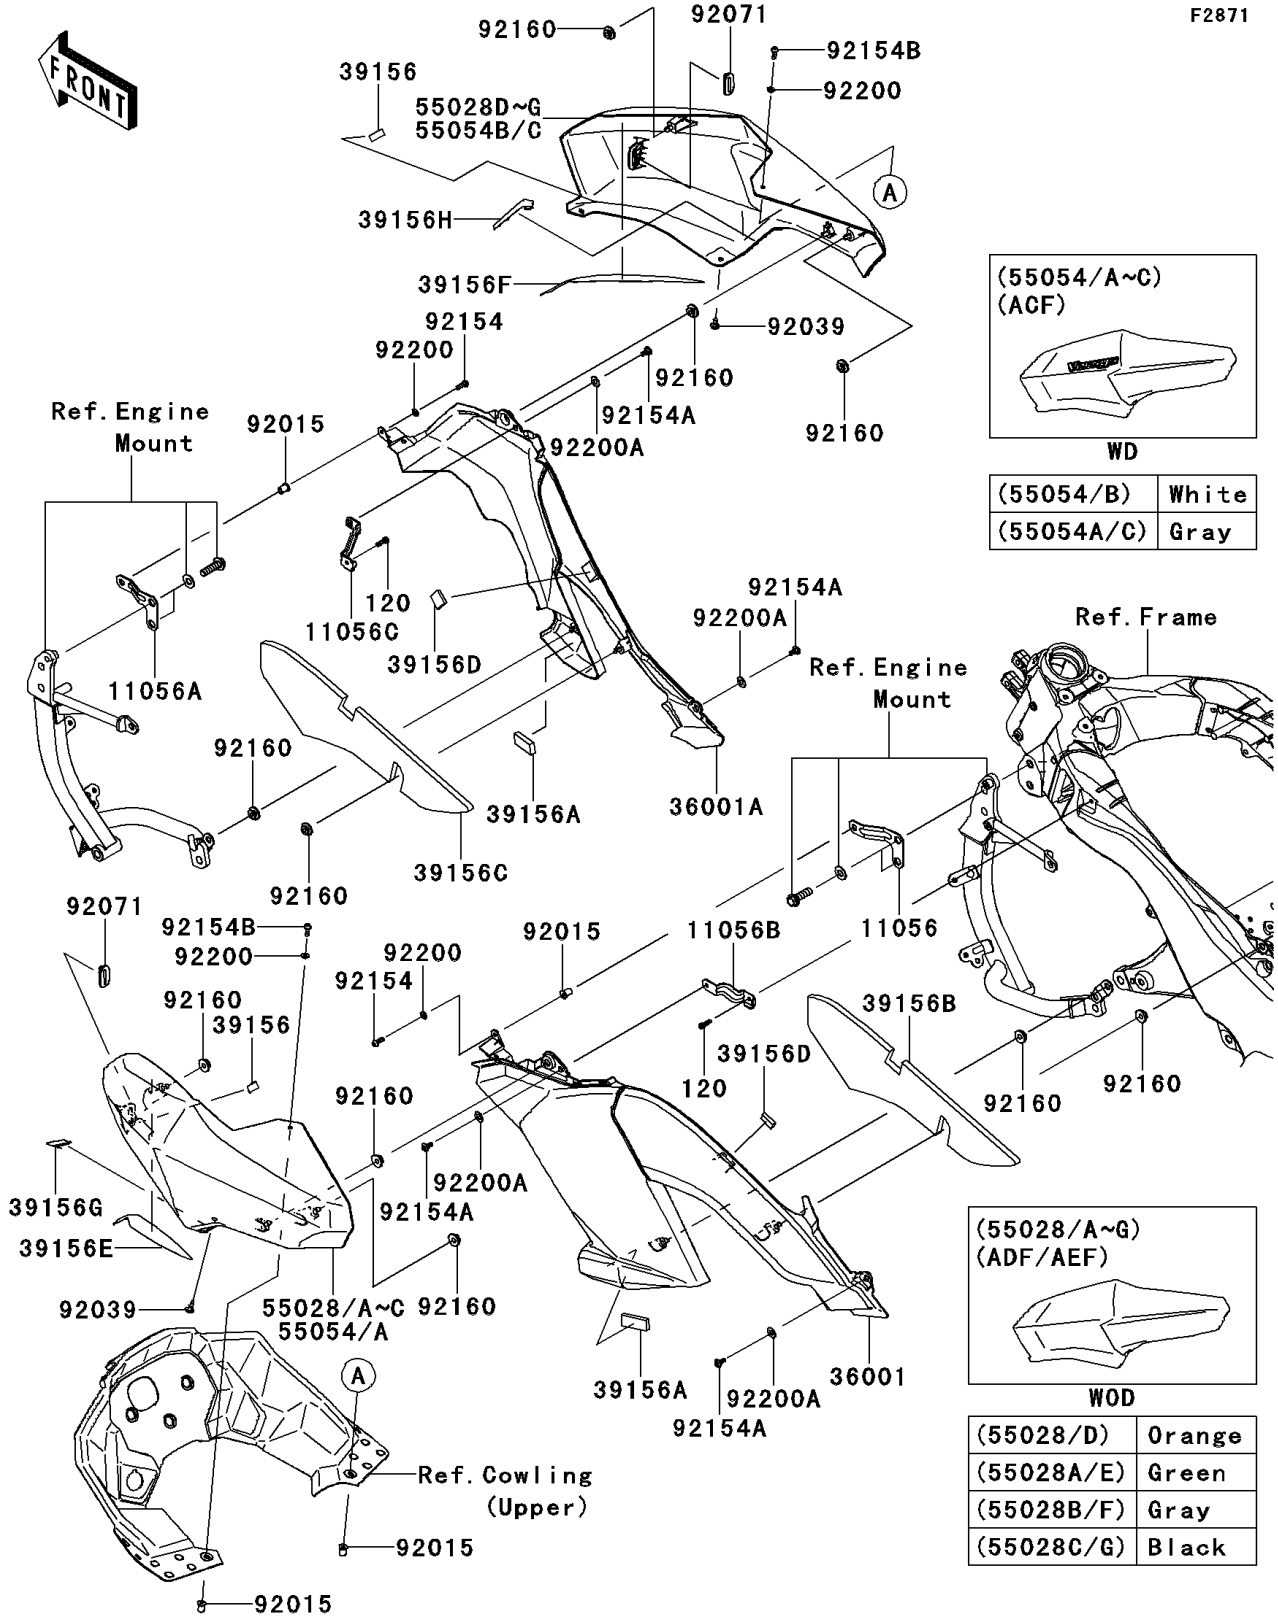

2014 VERSYS® 1000 (European) PARTS DIAGRAM

Cowling(Center)

F2871

2014 VERSYS® 1000 (European) PARTS LIST

Cowling(Center)

ITEM NAME	PART NUMBER	QUANTITY
BOLT-SOCKET,5X12 (Ref # 120)	120CA0512	1
BRACKET,SIDE COVER,LH,FR (Ref # 11056)	11056-1119	1
BRACKET,SIDE COVER,RH,FR (Ref # 11056A)	11056-1120	1
BRACKET,SIDE COVER,LH,CNT (Ref # 11056B)	11056-1121	1
BRACKET,SIDE COVER,RH,CNT (Ref # 11056C)	11056-1122	1
COVER-SIDE,KNEE GRIP,LH,F.BLK (Ref # 36001)	36001-0570-6Z	1
COVER-SIDE,KNEE GRIP,RH,F.BLK (Ref # 36001A)	36001-0586-6Z	1
PAD,10X25 (Ref # 39156)	39156-0721	1
PAD,45X18,T8 (Ref # 39156A)	39156-0802	1
PAD,SIDE COVER,LH (Ref # 39156B)	39156-0808	1
PAD,SIDE COVER,RH (Ref # 39156C)	39156-0809	1
PAD,18X23,T5 (Ref # 39156D)	39156-0810	1
PAD,SIDE COWLING,UPP,LH (Ref # 39156E)	39156-0852	1
PAD,SIDE COWLING,UPP,RH (Ref # 39156F)	39156-0853	1
PAD,SIDE COWLING,LWR,LH (Ref # 39156G)	39156-0854	1
PAD,SIDE COWLING,LWR,RH (Ref # 39156H)	39156-0855	1
COWLING,SIDE,LH,C.L.GREEN (Ref # 55028A)	55028-0436-17P	1
COWLING,SIDE,LH,M.S.BLACK (Ref # 55028C)	55028-0436-660	1
COWLING,SIDE,RH,C.L.GREEN (Ref # 55028E)	55028-0437-17P	1
COWLING,SIDE,RH,M.S.BLACK (Ref # 55028G)	55028-0437-660	1
NUT,WELL,5MM (Ref # 92015)	92015-1757	1
RIVET (Ref # 92039)	92039-0068	1
GROMMET (Ref # 92071)	92071-0013	1
BOLT,SOCKET,5X16 (Ref # 92154)	92154-0209	1
BOLT,SOCKET,5X14 (Ref # 92154A)	92154-0427	1
BOLT,SOCKET,5X20 (Ref # 92154B)	92154-0829	1
DAMPER (Ref # 92160)	92160-1613	1
WASHER,NYLONE,5.3X11.5X0.5 (Ref # 92200)	92200-0006	1
WASHER (Ref # 92200A)	92200-2045	1