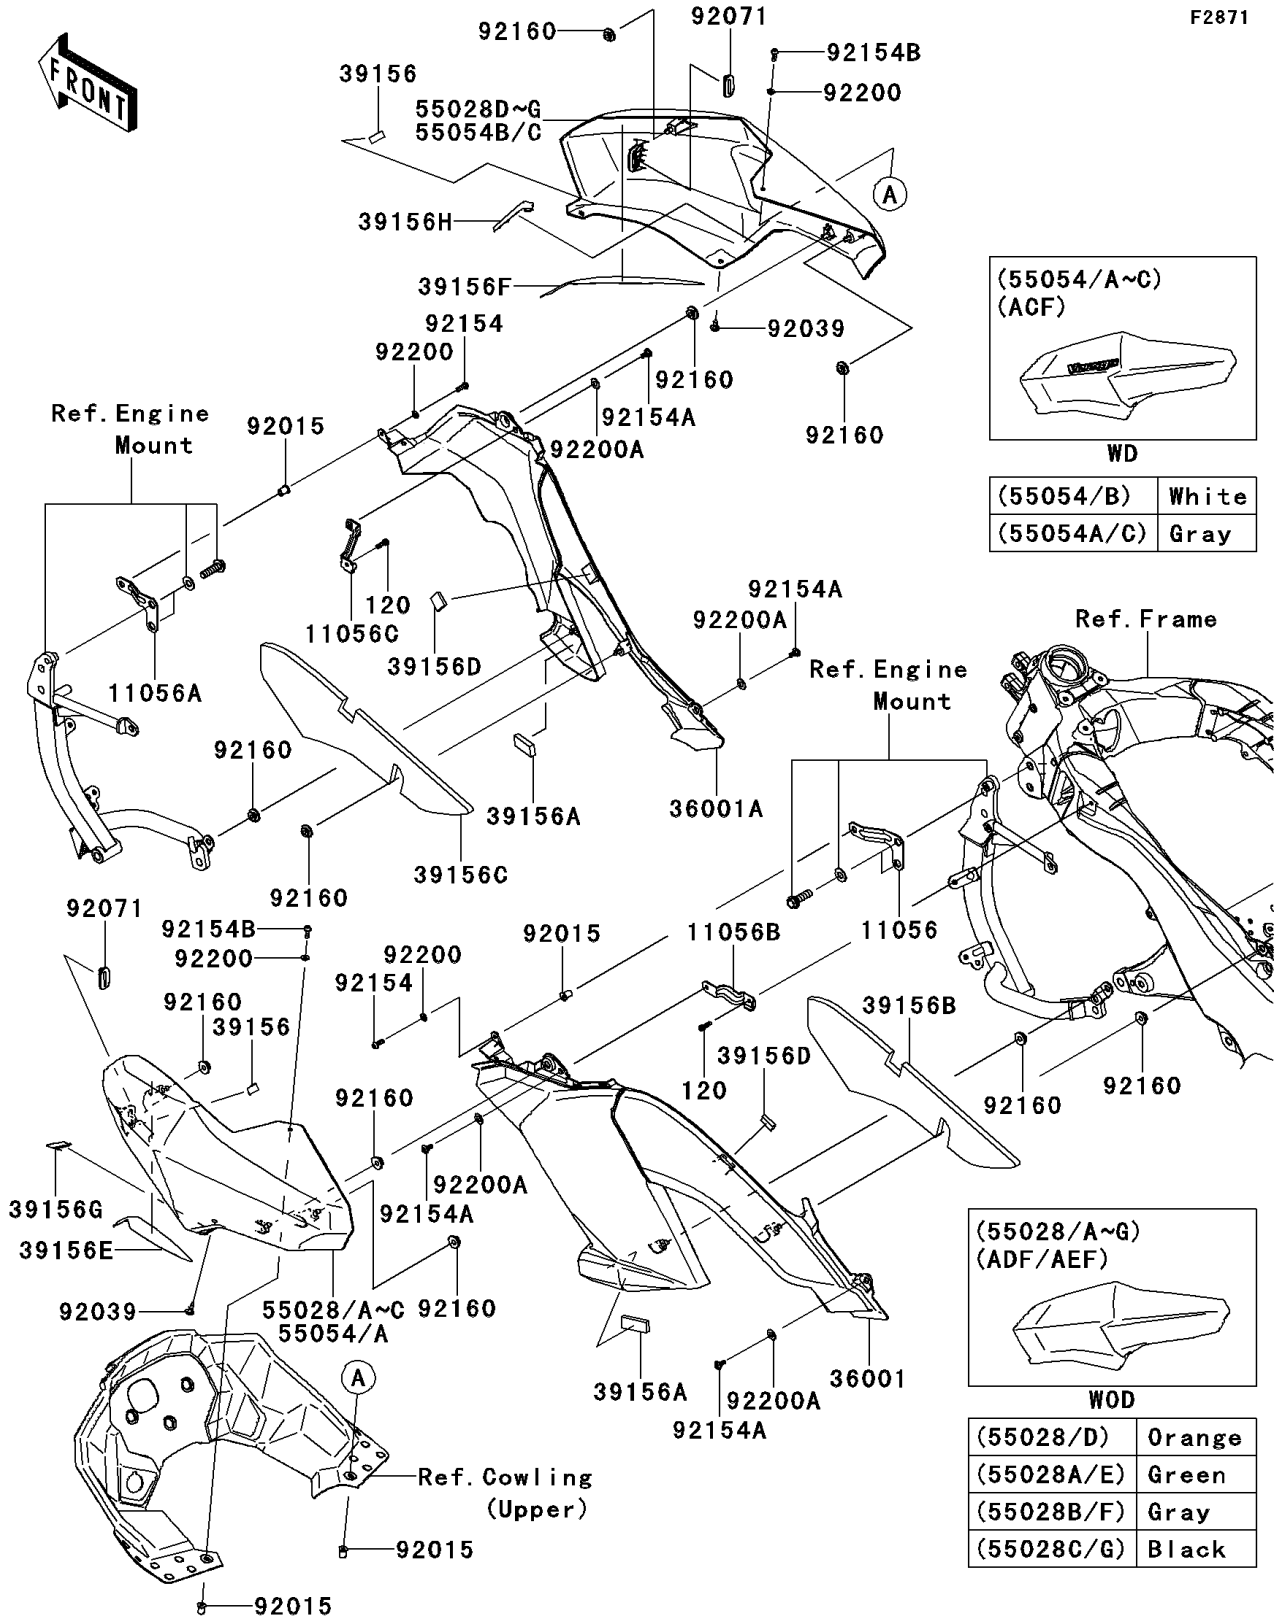

# 2013 VERSYS® 1000 (European) PARTS DIAGRAM

Cowling(Center)

F2871

## 2013 VERSYS® 1000 (European) PARTS LIST

Cowling(Center)

ITEM NAME	PART NUMBER	QUANTITY
BOLT-SOCKET,5X12 (Ref # 120)	120CA0512	2
BRACKET,SIDE COVER,LH,FR (Ref # 11056)	11056-1119	1
BRACKET,SIDE COVER,RH,FR (Ref # 11056A)	11056-1120	1
BRACKET,SIDE COVER,LH,CNT (Ref # 11056B)	11056-1121	1
BRACKET,SIDE COVER,RH,CNT (Ref # 11056C)	11056-1122	1
COVER-SIDE,KNEE GRIP,LH,F.BLK (Ref # 36001)	36001-0570-6Z	1
COVER-SIDE,KNEE GRIP,RH,F.BLK (Ref # 36001A)	36001-0586-6Z	1
PAD,10X25 (Ref # 39156)	39156-0721	2
PAD,45X18,T8 (Ref # 39156A)	39156-0802	2
PAD,SIDE COVER,LH (Ref # 39156B)	39156-0808	1
PAD,SIDE COVER,RH (Ref # 39156C)	39156-0809	1
PAD,18X23,T5 (Ref # 39156D)	39156-0810	2
PAD,SIDE COWLING,UPP,LH (Ref # 39156E)	39156-0852	1
PAD,SIDE COWLING,UPP,RH (Ref # 39156F)	39156-0853	1
PAD,SIDE COWLING,LWR,LH (Ref # 39156G)	39156-0854	1
PAD,SIDE COWLING,LWR,RH (Ref # 39156H)	39156-0855	1
COWLING,SIDE,LH,C.B.ORANGE (Ref # 55028)	55028-0436-17L	1
COWLING,SIDE,LH,M.M.GRAY (Ref # 55028B)	55028-0436-25X	1
COWLING,SIDE,RH,C.B.ORANGE (Ref # 55028D)	55028-0437-17L	1
COWLING,SIDE,RH,M.M.GRAY (Ref # 55028F)	55028-0437-25X	1
NUT,WELL,5MM (Ref # 92015)	92015-1757	4
RIVET (Ref # 92039)	92039-0068	2
GROMMET (Ref # 92071)	92071-0013	2
BOLT,SOCKET,5X16 (Ref # 92154)	92154-0209	2
BOLT,SOCKET,5X14 (Ref # 92154A)	92154-0427	4
BOLT,SOCKET,5X20 (Ref # 92154B)	92154-0829	2
DAMPER (Ref # 92160)	92160-1613	10
WASHER,NYLONE,5.3X11.5X0.5 (Ref # 92200)	92200-0006	4
WASHER (Ref # 92200A)	92200-2045	4