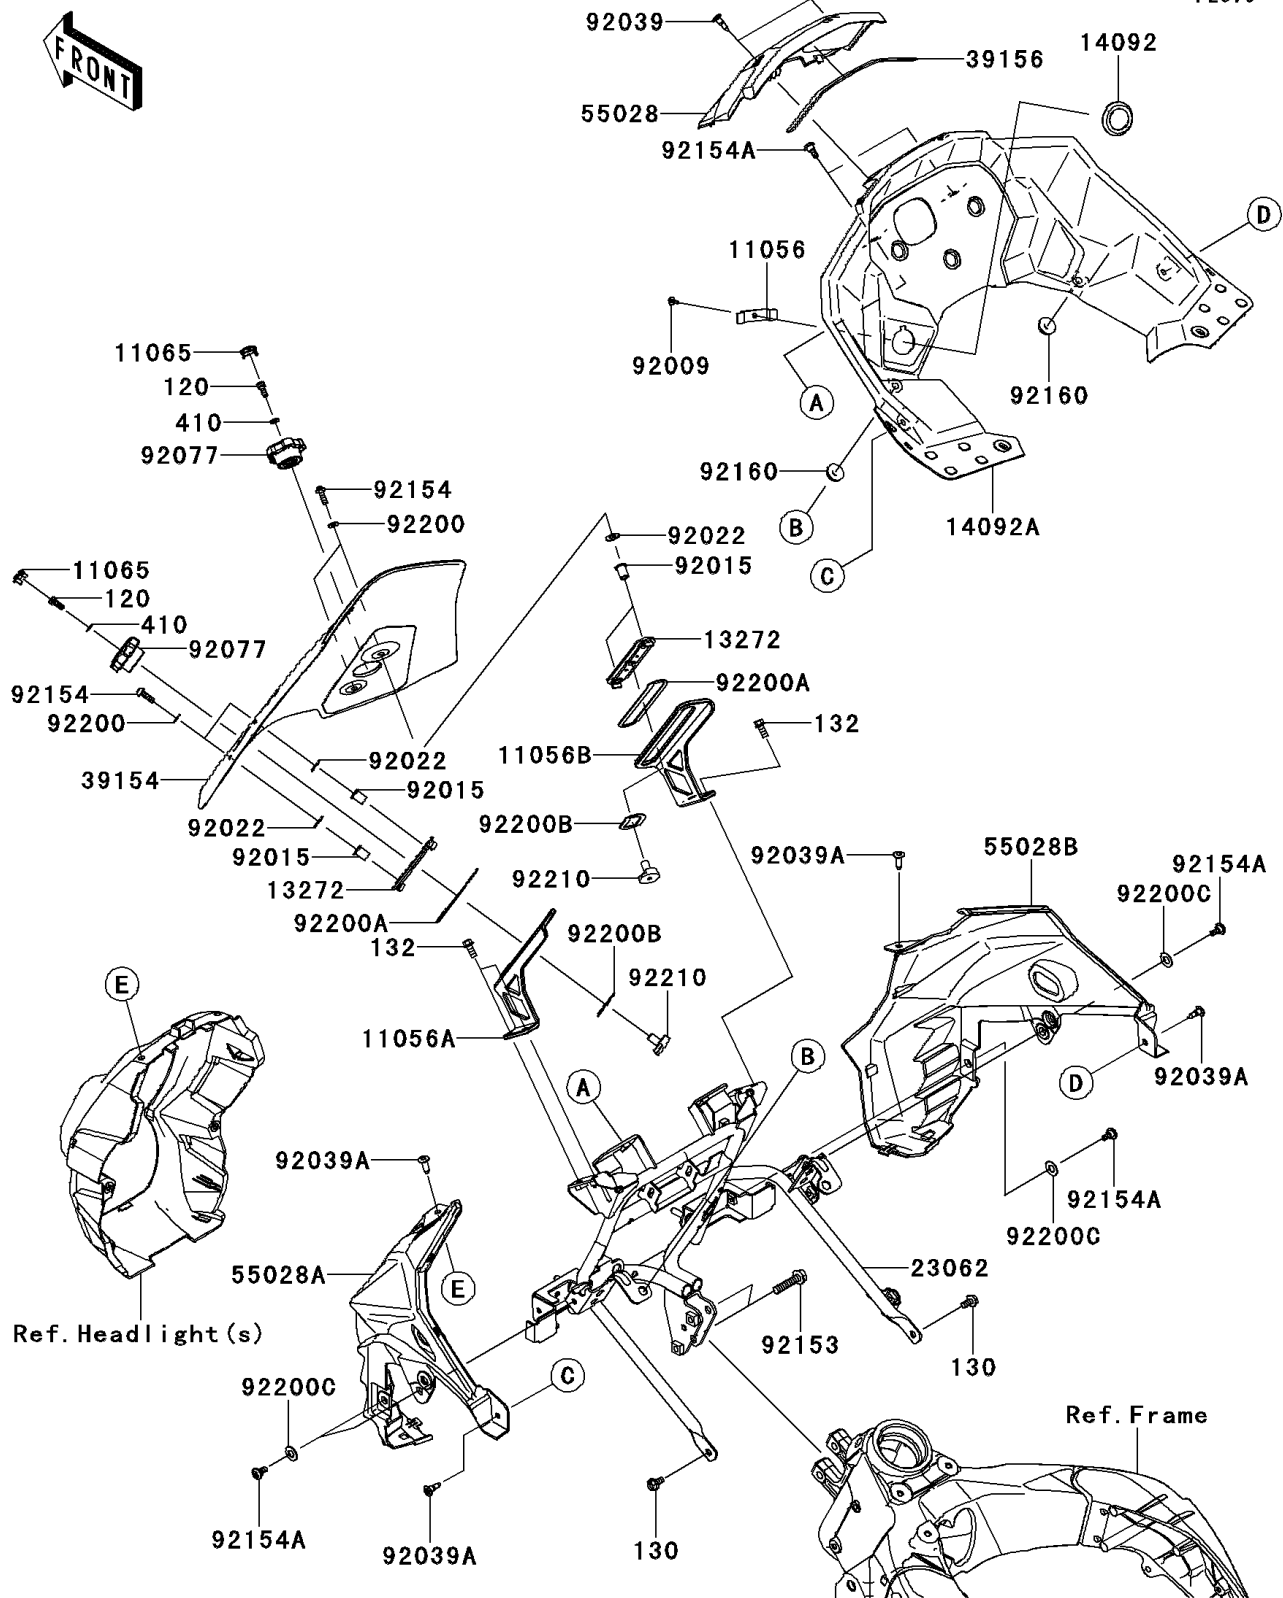

2014 VERSYS® 1000 (European) PARTS DIAGRAM

Cowling(Upper)

F2870

2014 VERSYS® 1000 (European) PARTS LIST

Cowling(Upper)

ITEM NAME	PART NUMBER	QUANTITY
BOLT-SOCKET,5X12 (Ref # 120)	120CA0512	1
BOLT-FLANGED,6X12 (Ref # 130)	130BA0612	1
BOLT-FLANGED-SMALL,6X14 (Ref # 132)	132BA0614	1
WASHER-PLAIN-SMALL (Ref # 410)	410AA0500	1
BRACKET (Ref # 11056)	11056-0373	1
BRACKET,WINDSHIELD,LH (Ref # 11056A)	11056-1661	1
BRACKET,WINDSHIELD,RH (Ref # 11056B)	11056-1662	1
CAP,KNOB (Ref # 11065)	11065-0734	1
PLATE,ADJUSTABLE SCREEN (Ref # 13272)	13272-1180	1
COVER,DC SOCKET (Ref # 14092)	14092-0214	1
COVER,METER,F.BLACK (Ref # 14092A)	14092-0982-6Z	1
BRACKET-COMP (Ref # 23062)	23062-0758	1
WINDSHIELD (Ref # 39154)	39154-0319	1
PAD,UPP COWLING,CNT (Ref # 39156)	39156-0858	1
COWLING,UPP,CNT,F.BLACK (Ref # 55028)	55028-0390-6Z	1
COWLING,UPP,LH,F.BLACK (Ref # 55028A)	55028-0424-6Z	1
COWLING,UPP,RH,F.BLACK (Ref # 55028B)	55028-0425-6Z	1
SCREW,TAPPING,4X8 (Ref # 92009)	92009-1155	1
NUT,WELL,5MM (Ref # 92015)	92015-1757	1
WASHER,6X16X1 (Ref # 92022)	92022-1818	1
RIVET (Ref # 92039)	92039-0051	1
RIVET (Ref # 92039A)	92039-0068	1
KNOB,ADJUSTERS (Ref # 92077)	92077-0703	1
BOLT,SOCKET,8X35 (Ref # 92153)	92153-0419	1
BOLT,SOCKET,5X20 (Ref # 92154)	92154-0210	1
BOLT,SOCKET,5X14 (Ref # 92154A)	92154-0427	1
DAMPER (Ref # 92160)	92160-1613	1
WASHER,NYLONE,5.3X11.5X0.5 (Ref # 92200)	92200-0006	1
WASHER (Ref # 92200A)	92200-0801	1

2014 VERSYS® 1000 (European) PARTS LIST

Cowling(Upper)

ITEM NAME	PART NUMBER	QUANTITY
WASHER,23.5X32X1 (Ref # 92200B)	92200-0802	1
WASHER (Ref # 92200C)	92200-2045	1
NUT,5MM (Ref # 92210)	92210-0757	1