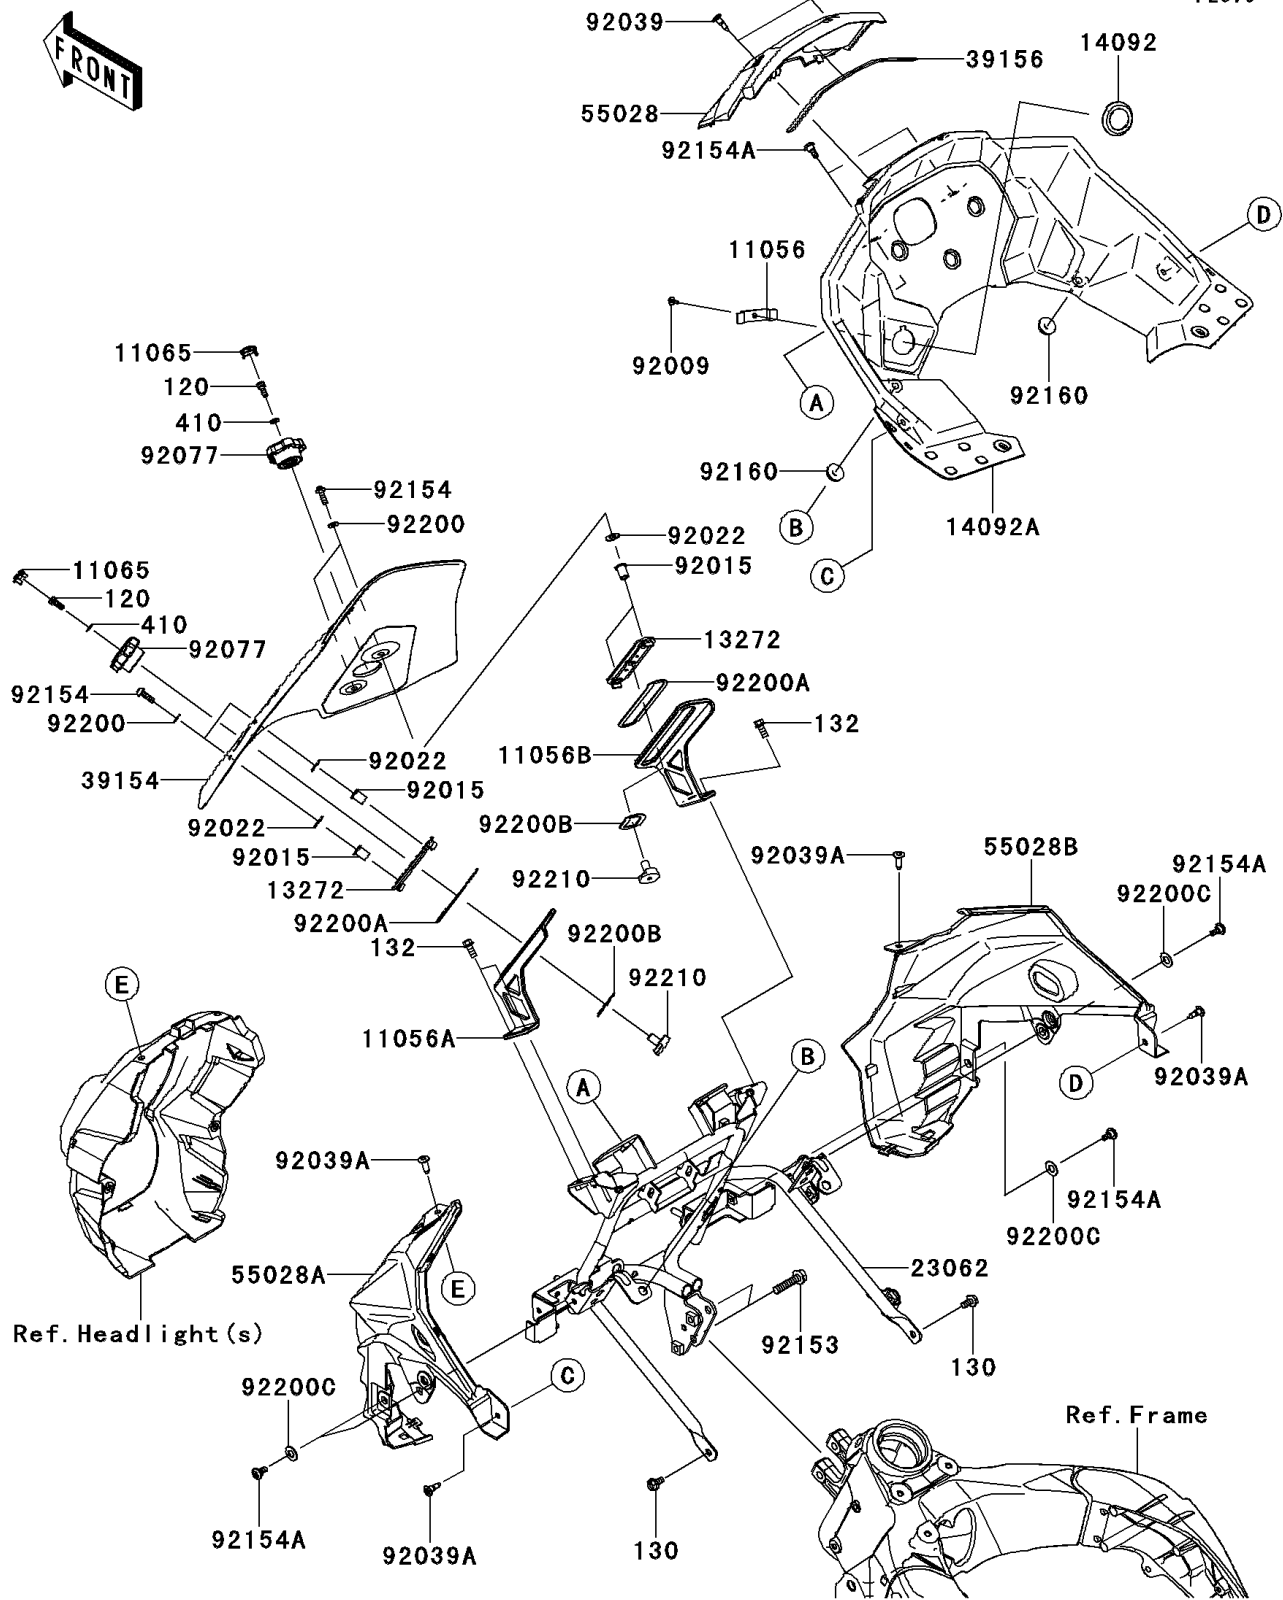

2013 VERSYS® 1000 (European) PARTS DIAGRAM

Cowling(Upper)

F2870

2013 VERSYS® 1000 (European) PARTS LIST

Cowling(Upper)

ITEM NAME	PART NUMBER	QUANTITY
BOLT-SOCKET,5X12 (Ref # 120)	120CA0512	2
BOLT-FLANGED,6X12 (Ref # 130)	130BA0612	2
BOLT-FLANGED-SMALL,6X14 (Ref # 132)	132BA0614	4
WASHER-PLAIN-SMALL (Ref # 410)	410AA0500	2
BRACKET (Ref # 11056)	11056-0373	1
BRACKET,WINDSHIELD,LH (Ref # 11056A)	11056-1661	1
BRACKET,WINDSHIELD,RH (Ref # 11056B)	11056-1662	1
CAP,KNOB (Ref # 11065)	11065-0734	2
PLATE,ADJUSTABLE SCREEN (Ref # 13272)	13272-1180	2
COVER,DC SOCKET (Ref # 14092)	14092-0214	1
COVER,METER,F.BLACK (Ref # 14092A)	14092-0982-6Z	1
BRACKET-COMP (Ref # 23062)	23062-0758	1
WINDSHIELD (Ref # 39154)	39154-0319	1
PAD,UPP COWLING,CNT (Ref # 39156)	39156-0858	1
COWLING,UPP,CNT,F.BLACK (Ref # 55028)	55028-0390-6Z	1
COWLING,UPP,LH,F.BLACK (Ref # 55028A)	55028-0424-6Z	1
COWLING,UPP,RH,F.BLACK (Ref # 55028B)	55028-0425-6Z	1
SCREW,TAPPING,4X8 (Ref # 92009)	92009-1155	1
NUT,WELL,5MM (Ref # 92015)	92015-1757	4
WASHER,6X16X1 (Ref # 92022)	92022-1818	4
RIVET (Ref # 92039)	92039-0051	2
RIVET (Ref # 92039A)	92039-0068	4
KNOB,ADJUSTERS (Ref # 92077)	92077-0703	2
BOLT,SOCKET,8X35 (Ref # 92153)	92153-0419	2
BOLT,SOCKET,5X20 (Ref # 92154)	92154-0210	4
BOLT,SOCKET,5X14 (Ref # 92154A)	92154-0427	6
DAMPER (Ref # 92160)	92160-1613	2
WASHER,NYLON,5.3X11.5X0.5 (Ref # 92200)	92200-0006	4
WASHER (Ref # 92200A)	92200-0801	2

2013 VERSYS® 1000 (European) PARTS LIST

Cowling(Upper)

ITEM NAME	PART NUMBER	QUANTITY
WASHER,23.5X32X1 (Ref # 92200B)	92200-0802	2
WASHER (Ref # 92200C)	92200-2045	4
NUT,5MM (Ref # 92210)	92210-0757	2