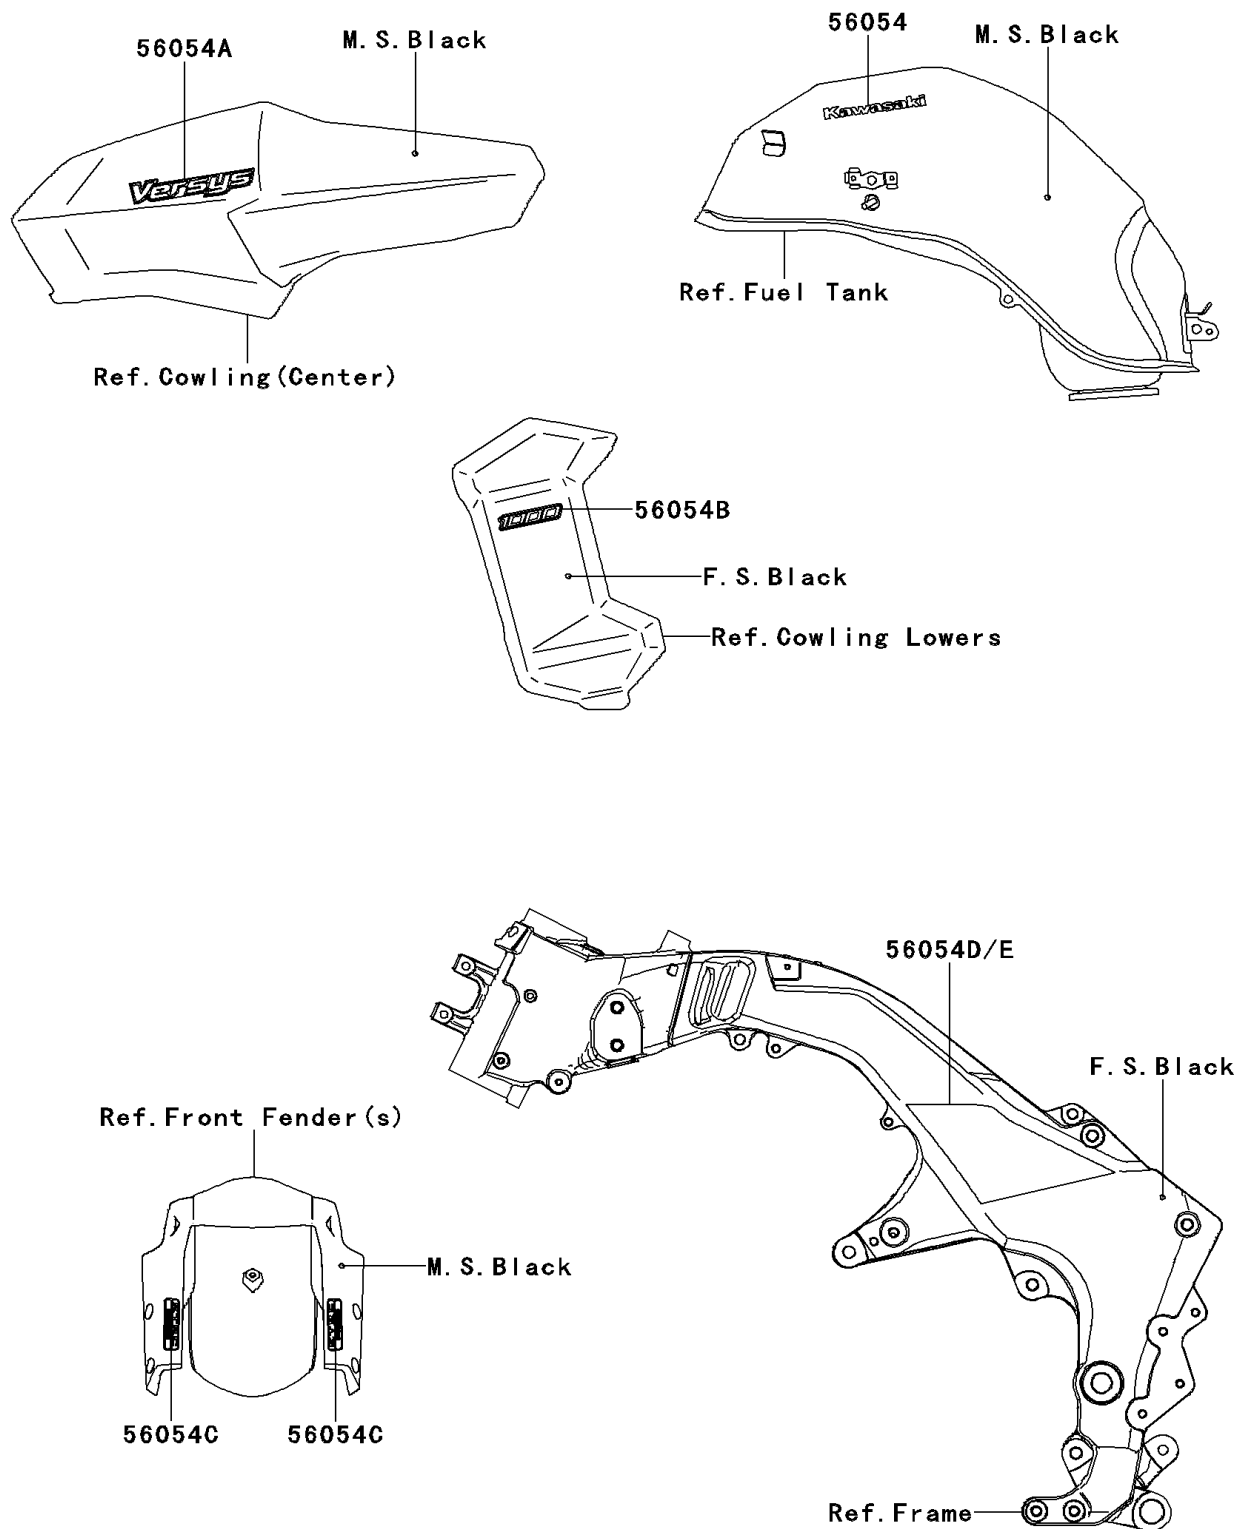

## 2014 VERSYS® 1000 (European) PARTS DIAGRAM

Decals(Black)(AEF)

F2861D

## 2014 VERSYS® 1000 (European) PARTS LIST

Decals(Black)(AEF)

ITEM NAME	PART NUMBER	QUANTITY
MARK,FUEL TANK,KAWASAKI (Ref # 56054)	56054-0928	1
MARK,SIDE COWL.,VERSYS (Ref # 56054A)	56054-0929	1
MARK,SHROUD,1000 (Ref # 56054B)	56054-0930	1
MARK,FR FENDER,KTRC (Ref # 56054C)	56054-0953	1
MARK,FRAME PAD,LH (Ref # 56054D)	56054-1116	1
MARK,FRAME PAD,RH (Ref # 56054E)	56054-1117	1