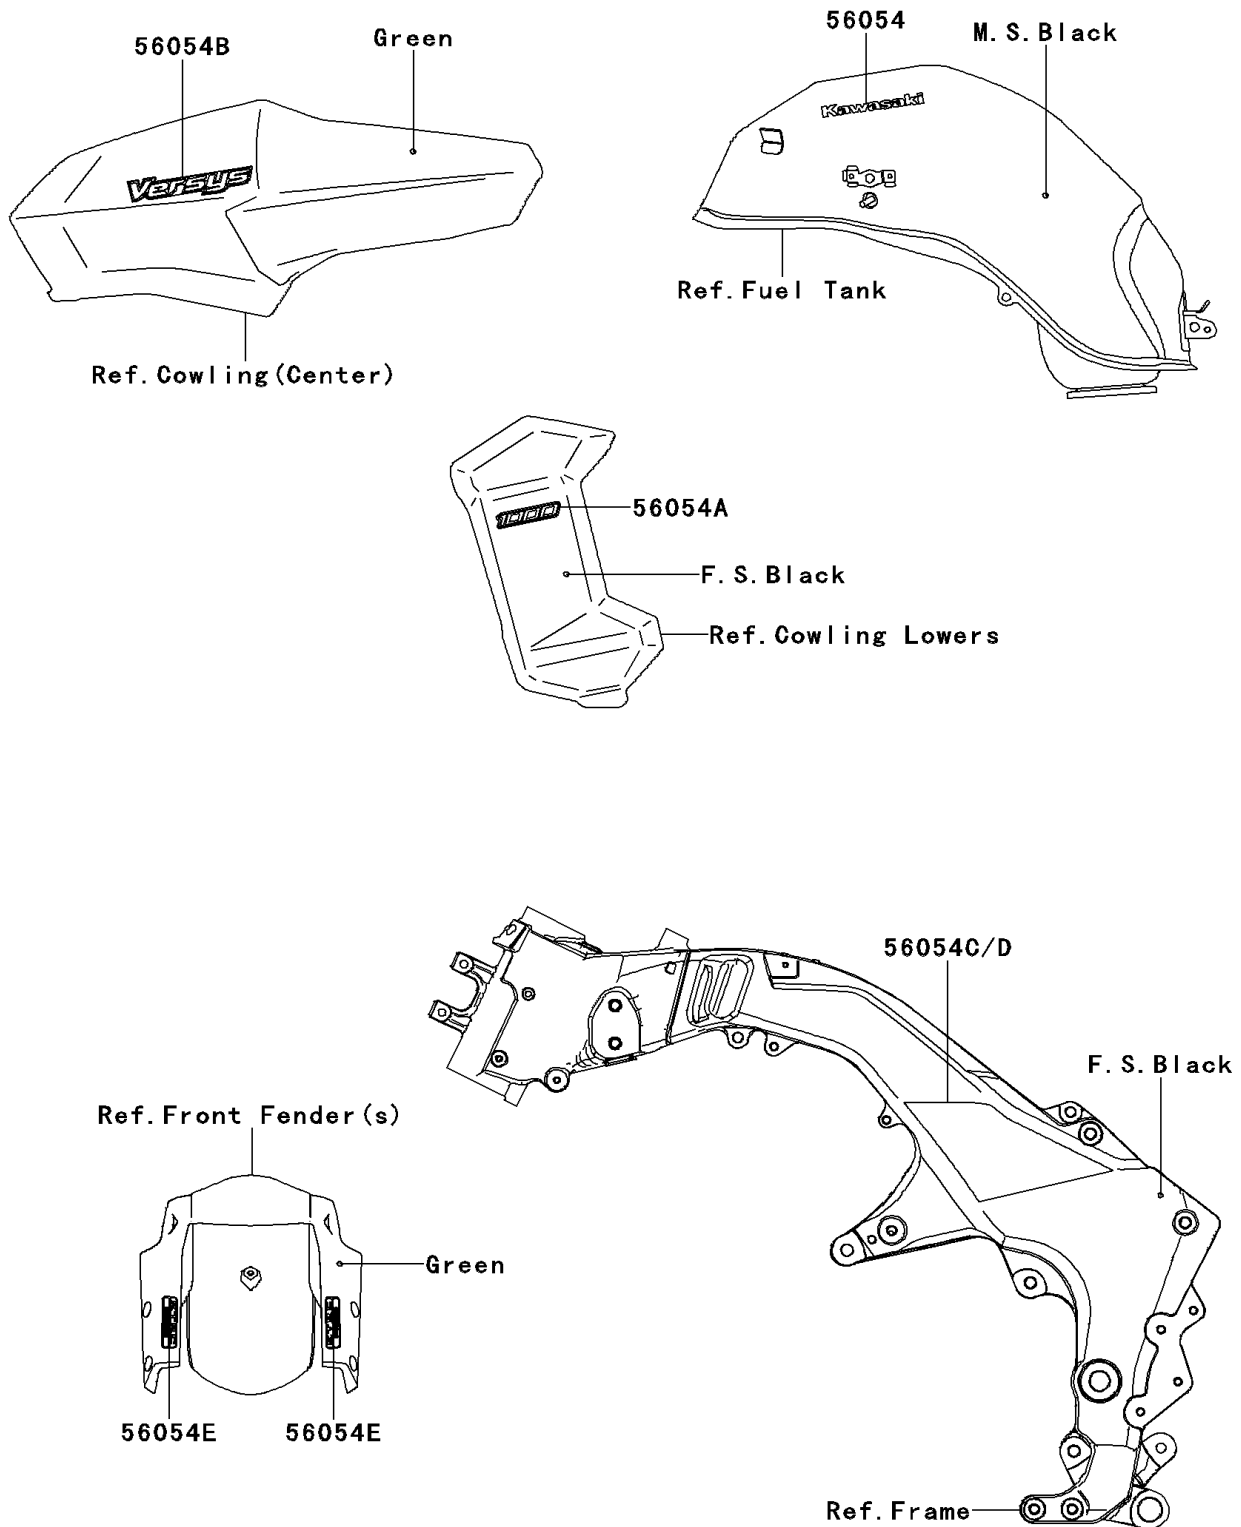

## 2014 VERSYS® 1000 (European) PARTS DIAGRAM

Decals(Green)(AEF)

F2861C

## 2014 VERSYS® 1000 (European) PARTS LIST

Decals(Green)(AEF)

ITEM NAME	PART NUMBER	QUANTITY
MARK,FUEL TANK,KAWASAKI (Ref # 56054)	56054-0928	1
MARK,SHROUD,1000 (Ref # 56054A)	56054-0930	1
MARK,SIDE COWL.,VERSYS (Ref # 56054B)	56054-1114	1
MARK,FRAME PAD,LH (Ref # 56054C)	56054-1116	1
MARK,FRAME PAD,RH (Ref # 56054D)	56054-1117	1
MARK,FR FENDER,KTRC (Ref # 56054E)	56054-1146	1