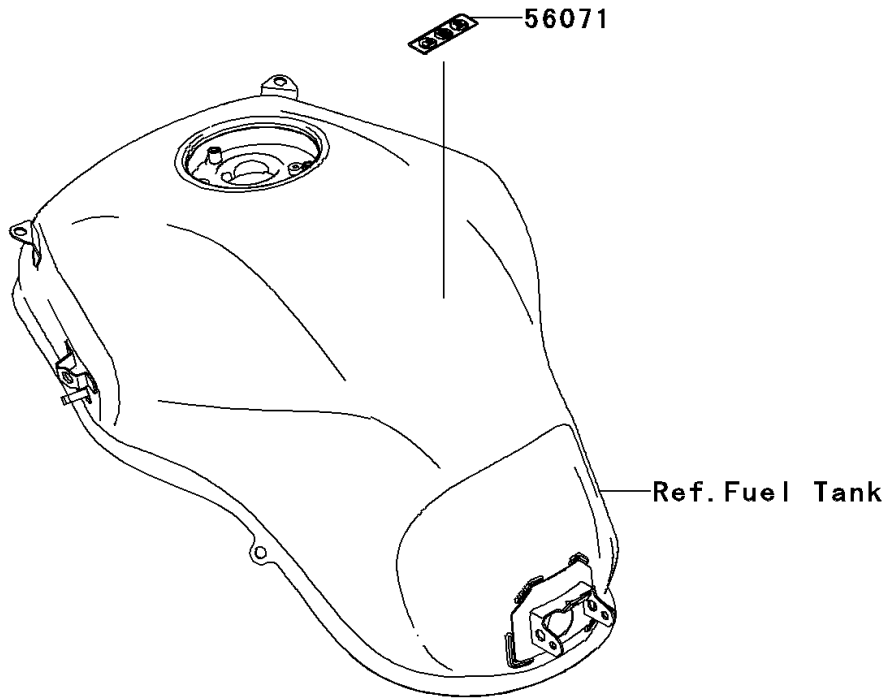

2013 VERSYS® 1000 (European) PARTS DIAGRAM

Labels(ADF/AEF)

F2860A

2013 VERSYS® 1000 (European) PARTS LIST

Labels(ADF/AEF)

ITEM NAME	PART NUMBER	QUANTITY
LABEL-MANUAL,CHAIN (Ref # 56033)	56033-0759	1
LABEL-SPECIFICATION,TIRE&LOAD (Ref # 56053)	56053-0722	1
LABEL-WARNING,HIGH-OCTANE (Ref # 56071)	56071-0316	1