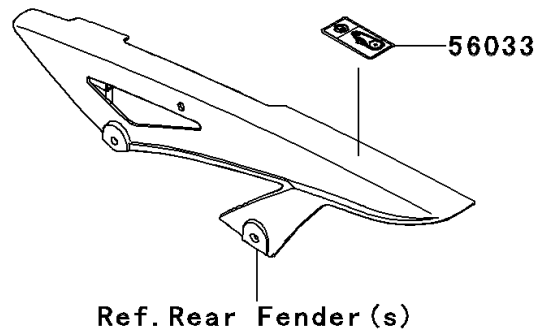

2013 VERSYS® 1000 (European) PARTS DIAGRAM

Labels(ADF/AEF)

F2860A

2013 VERSYS® 1000 (European) PARTS LIST

Labels(ADF/AEF)

ITEM NAME	PART NUMBER	QUANTITY
LABEL-MANUAL,CHAIN (Ref # 56033)	56033-0759	1
LABEL-SPECIFICATION,TIRE&LOAD (Ref # 56053)	56053-0722	1
LABEL-WARNING,HIGH-OCTANE (Ref # 56071)	56071-0316	1