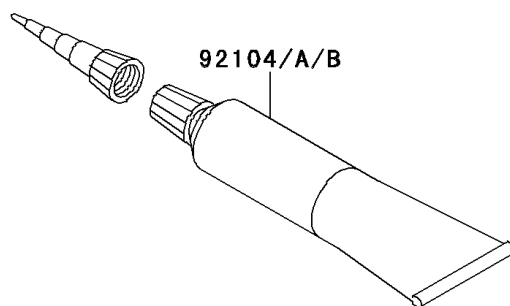

## 2014 VERSYS® 1000 (European) PARTS DIAGRAM

Owner's Tools

56007

F2810

## 2014 VERSYS® 1000 (European) PARTS LIST

Owner's Tools

ITEM NAME	PART NUMBER	QUANTITY
TOOL-KIT (Ref # 56007)	56007-0102	1
BAG,TOOL (Ref # 56008)	56008-1075	1
GASKET-LIQUID,TB1211F,CLEAR (Ref # 92104)	92104-0004	1
GASKET-LIQUID,TB1216B,BLACK (Ref # 92104A)	92104-1064	1
GASKET-LIQUID,TB1207B,BLACK (Ref # 92104B)	92104-2068	1
GRIP-SCREW DRIVER (Ref # 92106)	92106-1001	1
TOOL-DRIVER,#2PHILLIPS&SLOT (Ref # 92107)	92107-1051	1
TOOL-WRENCH,OPEN END,12X14 (Ref # 92110)	92110-0019	1
TOOL-WRENCH,BOX END,27MM (Ref # 92110A)	92110-1147	1
TOOL-WRENCH,OPEN END,10X12 (Ref # 92110B)	92110-1152	1
TOOL-WRENCH,ALLEN,4MM (Ref # 92110C)	92110-3703	1
TOOL-BAR,BOX END WRENCH (Ref # 92111)	92111-1051	1
TOOL-PLIERS (Ref # 92112)	92112-1001	1