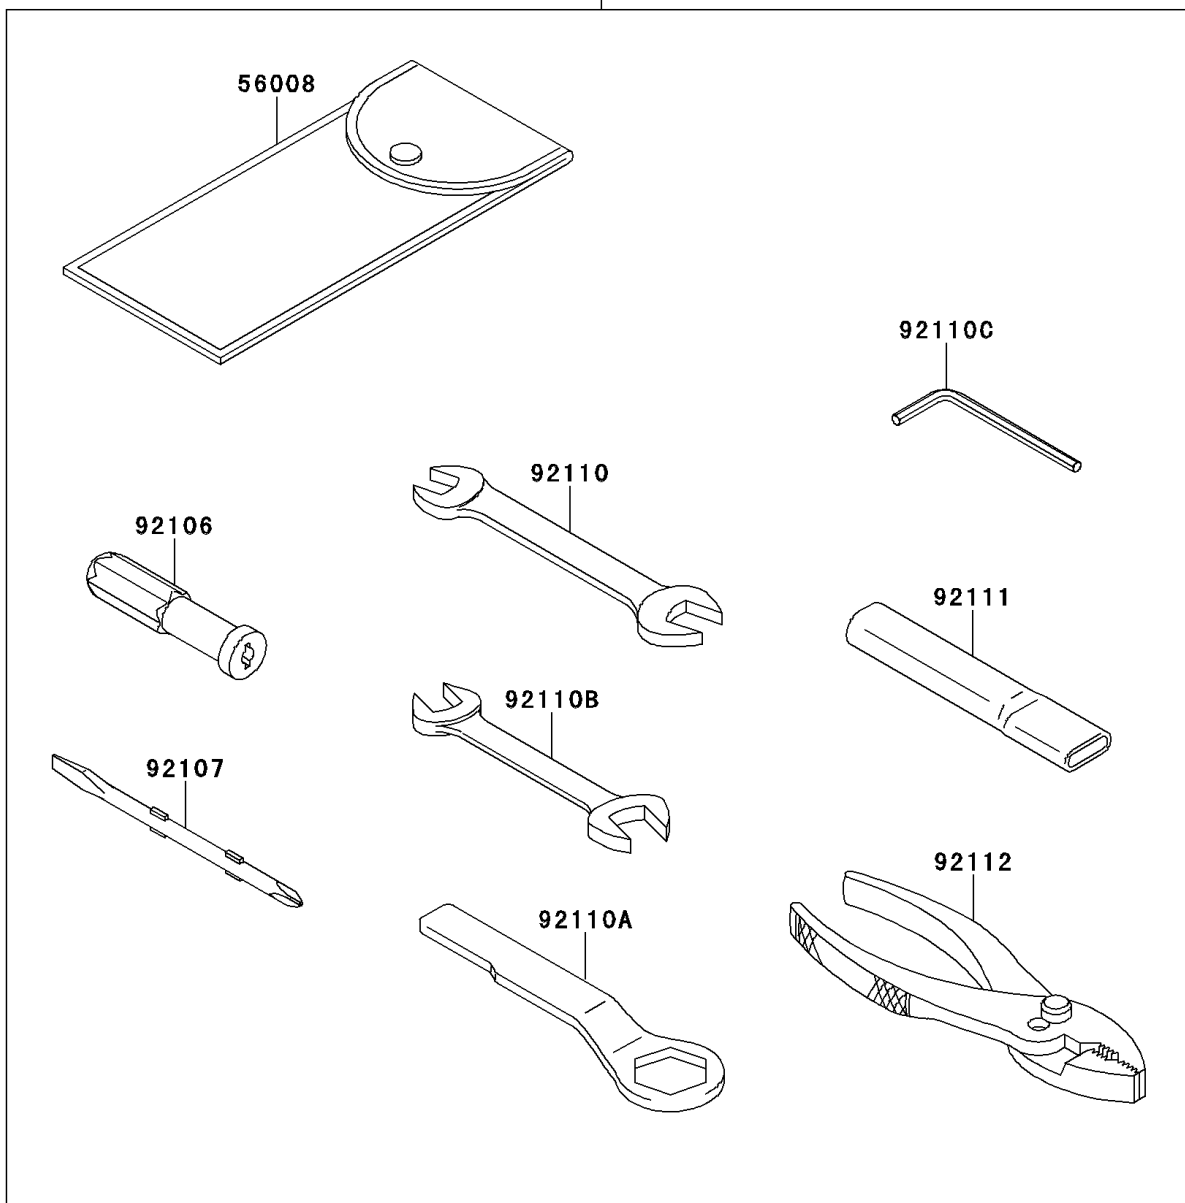

## 2014 VERSYS® 1000 (European) PARTS DIAGRAM

Owner's Tools

56007

F2810

## 2014 VERSYS® 1000 (European) PARTS LIST

Owner's Tools

ITEM NAME	PART NUMBER	QUANTITY
TOOL-KIT (Ref # 56007)	56007-0102	1
BAG,TOOL (Ref # 56008)	56008-1075	1
GASKET-LIQUID,TB1211F,CLEAR (Ref # 92104)	92104-0004	1
GASKET-LIQUID,TB1216B,BLACK (Ref # 92104A)	92104-1064	1
GASKET-LIQUID,TB1207B,BLACK (Ref # 92104B)	92104-2068	1
GRIP-SCREW DRIVER (Ref # 92106)	92106-1001	1
TOOL-DRIVER,#2PHILLIPS&SLOT (Ref # 92107)	92107-1051	1
TOOL-WRENCH,OPEN END,12X14 (Ref # 92110)	92110-0019	1
TOOL-WRENCH,BOX END,27MM (Ref # 92110A)	92110-1147	1
TOOL-WRENCH,OPEN END,10X12 (Ref # 92110B)	92110-1152	1
TOOL-WRENCH,ALLEN,4MM (Ref # 92110C)	92110-3703	1
TOOL-BAR,BOX END WRENCH (Ref # 92111)	92111-1051	1
TOOL-PLIERS (Ref # 92112)	92112-1001	1