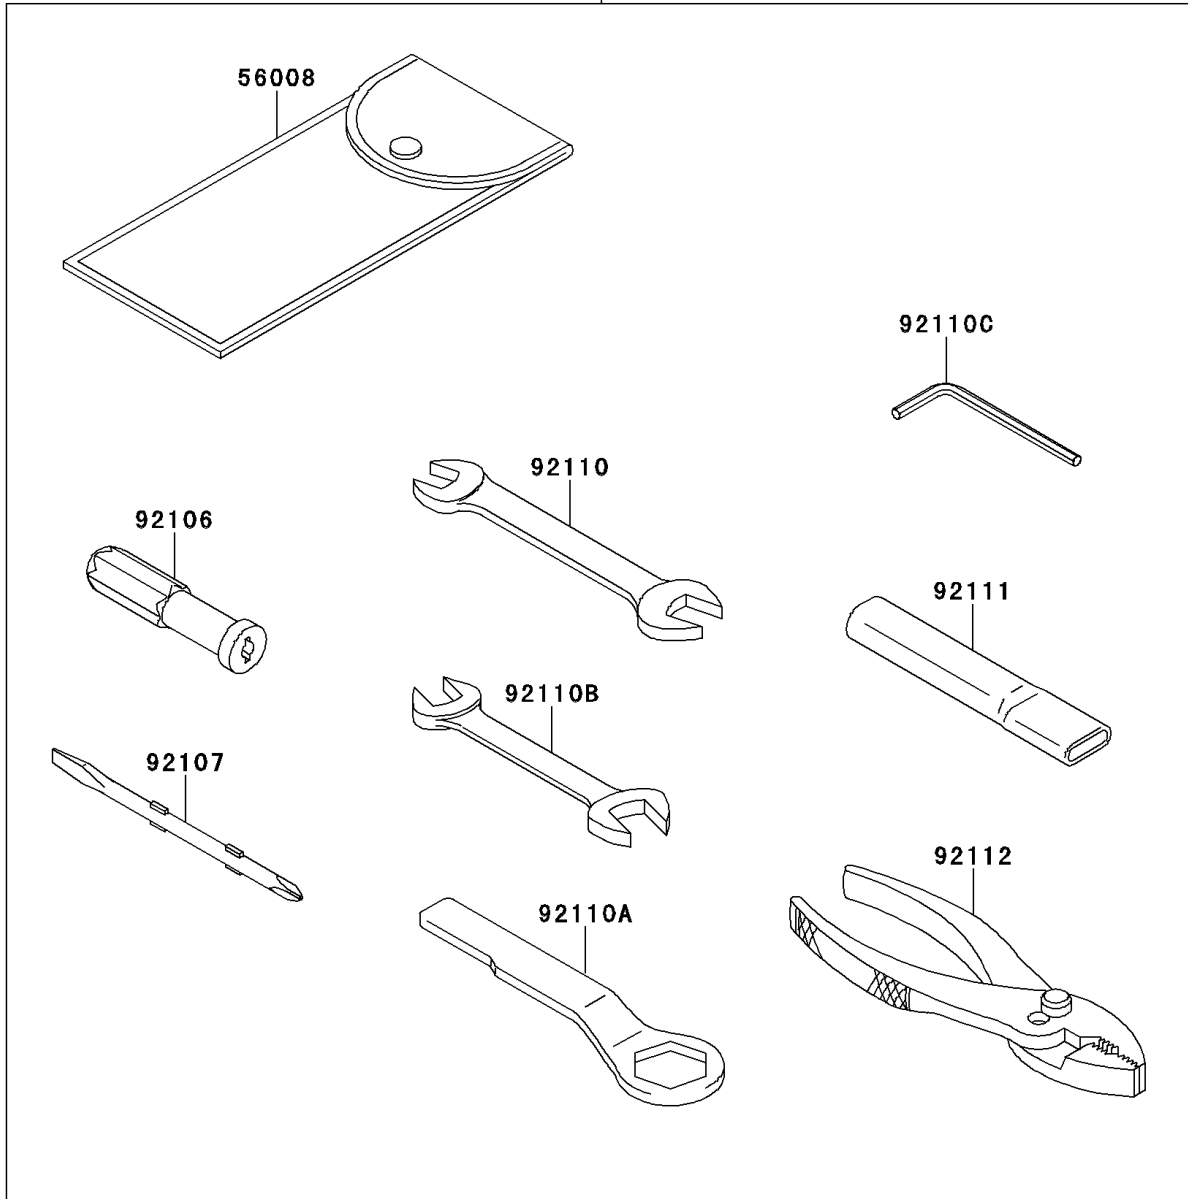

2013 VERSYS® 1000 (European) PARTS DIAGRAM

Owner's Tools

56007

F2810

2013 VERSYS® 1000 (European) PARTS LIST

Owner's Tools

ITEM NAME	PART NUMBER	QUANTITY
TOOL-KIT (Ref # 56007)	56007-0102	1
BAG,TOOL (Ref # 56008)	56008-1075	1
GASKET-LIQUID,TB1211F,CLEAR (Ref # 92104)	92104-0004	1
GASKET-LIQUID,TB1216B,BLACK (Ref # 92104A)	92104-1064	1
GASKET-LIQUID,TB1207B,BLACK (Ref # 92104B)	92104-2068	1
GRIP-SCREW DRIVER (Ref # 92106)	92106-1001	1
TOOL-DRIVER,#2PHILLIPS&SLOT (Ref # 92107)	92107-1051	1
TOOL-WRENCH,OPEN END,12X14 (Ref # 92110)	92110-0019	1
TOOL-WRENCH,BOX END,27MM (Ref # 92110A)	92110-1147	1
TOOL-WRENCH,OPEN END,10X12 (Ref # 92110B)	92110-1152	1
TOOL-WRENCH,ALLEN,4MM (Ref # 92110C)	92110-3703	1
TOOL-BAR,BOX END WRENCH (Ref # 92111)	92111-1051	1
TOOL-PLIERS (Ref # 92112)	92112-1001	1