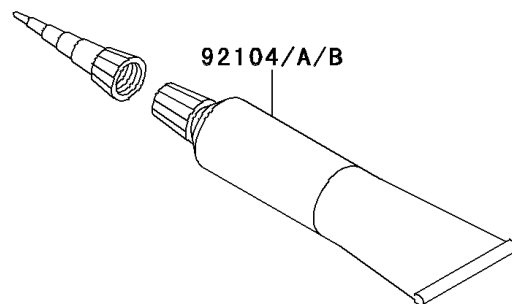

2013 VERSYS® 1000 (European) PARTS DIAGRAM

Owner's Tools

56007

F2810

2013 VERSYS® 1000 (European) PARTS LIST

Owner's Tools

ITEM NAME	PART NUMBER	QUANTITY
TOOL-KIT (Ref # 56007)	56007-0102	1
BAG,TOOL (Ref # 56008)	56008-1075	1
GASKET-LIQUID,TB1211F,CLEAR (Ref # 92104)	92104-0004	1
GASKET-LIQUID,TB1216B,BLACK (Ref # 92104A)	92104-1064	1
GASKET-LIQUID,TB1207B,BLACK (Ref # 92104B)	92104-2068	1
GRIP-SCREW DRIVER (Ref # 92106)	92106-1001	1
TOOL-DRIVER,#2PHILLIPS&SLOT (Ref # 92107)	92107-1051	1
TOOL-WRENCH,OPEN END,12X14 (Ref # 92110)	92110-0019	1
TOOL-WRENCH,BOX END,27MM (Ref # 92110A)	92110-1147	1
TOOL-WRENCH,OPEN END,10X12 (Ref # 92110B)	92110-1152	1
TOOL-WRENCH,ALLEN,4MM (Ref # 92110C)	92110-3703	1
TOOL-BAR,BOX END WRENCH (Ref # 92111)	92111-1051	1
TOOL-PLIERS (Ref # 92112)	92112-1001	1