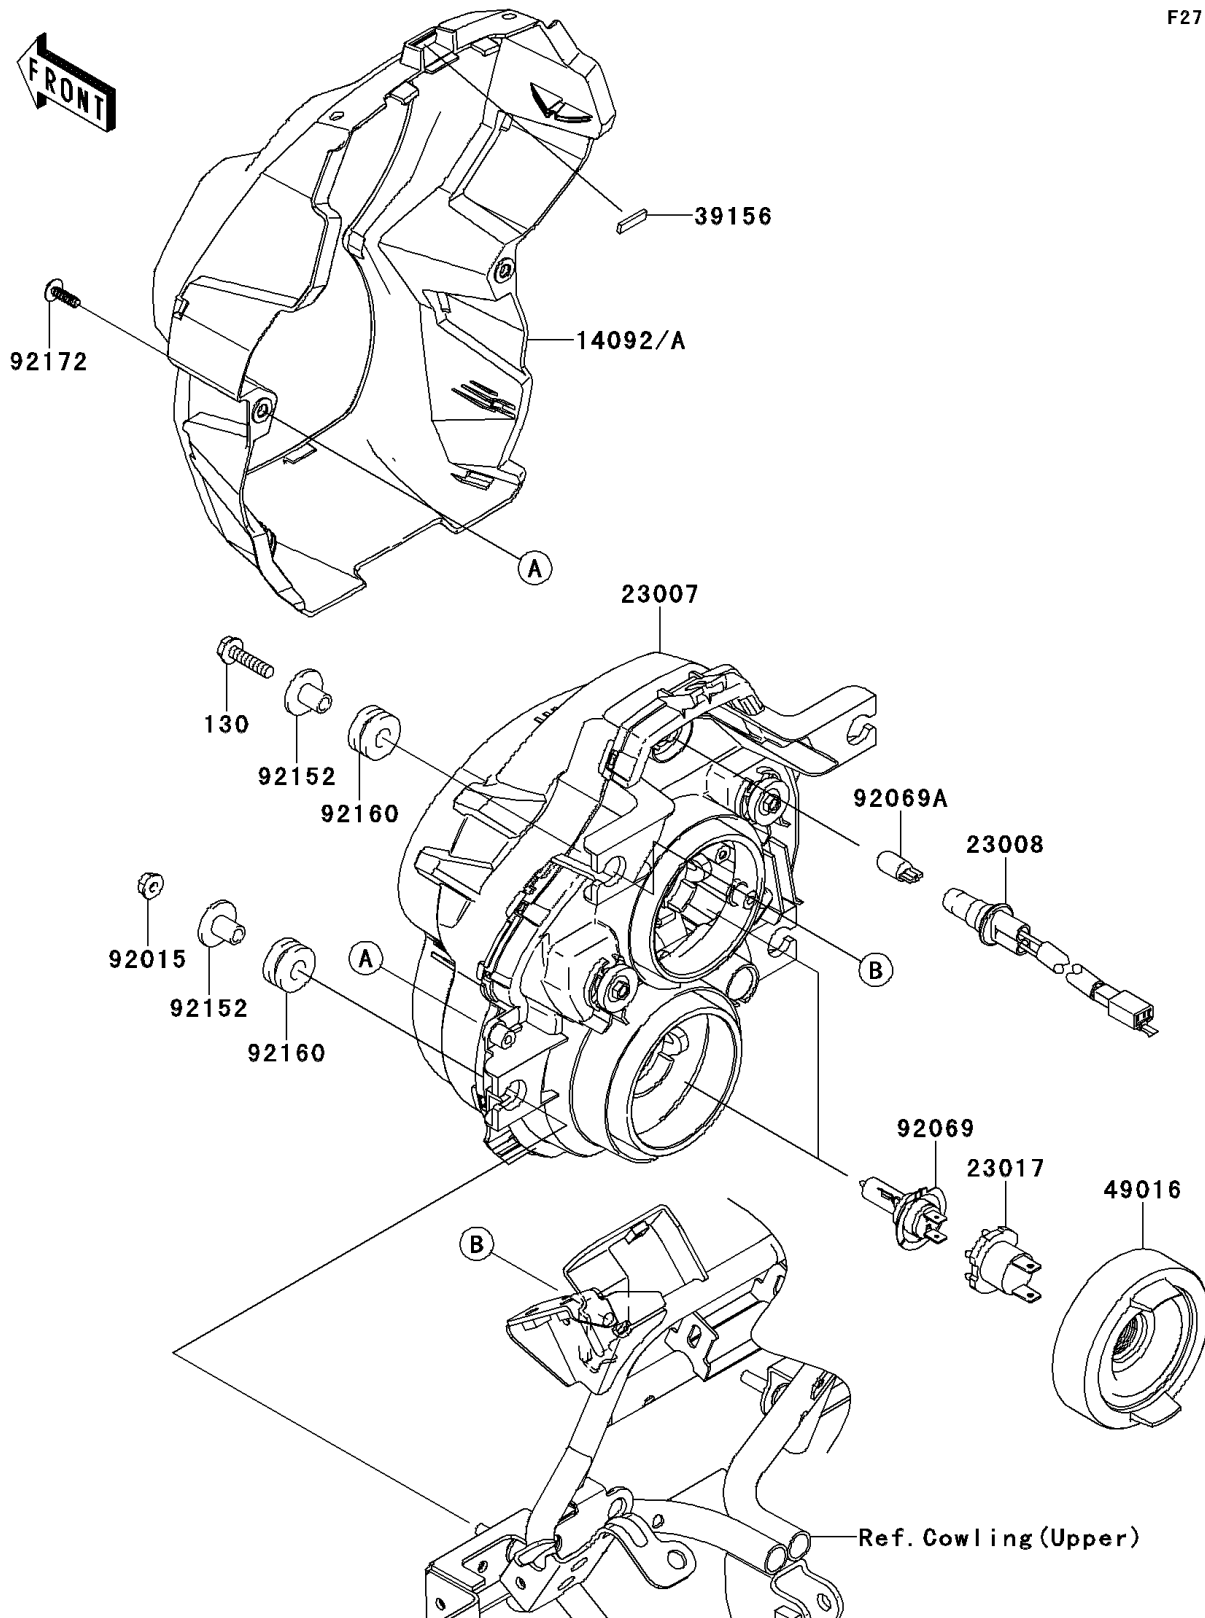

2014 VERSYS® 1000 (European) PARTS DIAGRAM

Headlight(s)

F2710

2014 VERSYS® 1000 (European) PARTS LIST

Headlight(s)

ITEM NAME	PART NUMBER	QUANTITY
BOLT-FLANGED,6X25 (Ref # 130)	130BA0625	1
COVER,HEAD LAMP,F.S.BLACK (Ref # 14092)	14092-0933-18T	1
LENS-COMP,HEAD LAMP (Ref # 23007)	23007-0171	1
SOCKET-ASSY,POSITION (Ref # 23008)	23008-0134	1
SOCKET,HEAD LAMP (Ref # 23017)	23017-0003	1
PAD,5.5X17.5,T2 (Ref # 39156)	39156-0811	1
COVER-SEAL,HEAD LAMP (Ref # 49016)	49016-0075	1
NUT,FLANGED,6MM,BLACK (Ref # 92015)	92015-1233	1
BULB,12V 55W,H7 (Ref # 92069)	92069-0053	1
BULB,12V 5W (Ref # 92069A)	92069-1016	1
COLLAR (Ref # 92152)	92152-1603	1
DAMPER (Ref # 92160)	92160-1162	1
SCREW,TAPPING,5X16 (Ref # 92172)	92172-0175	1