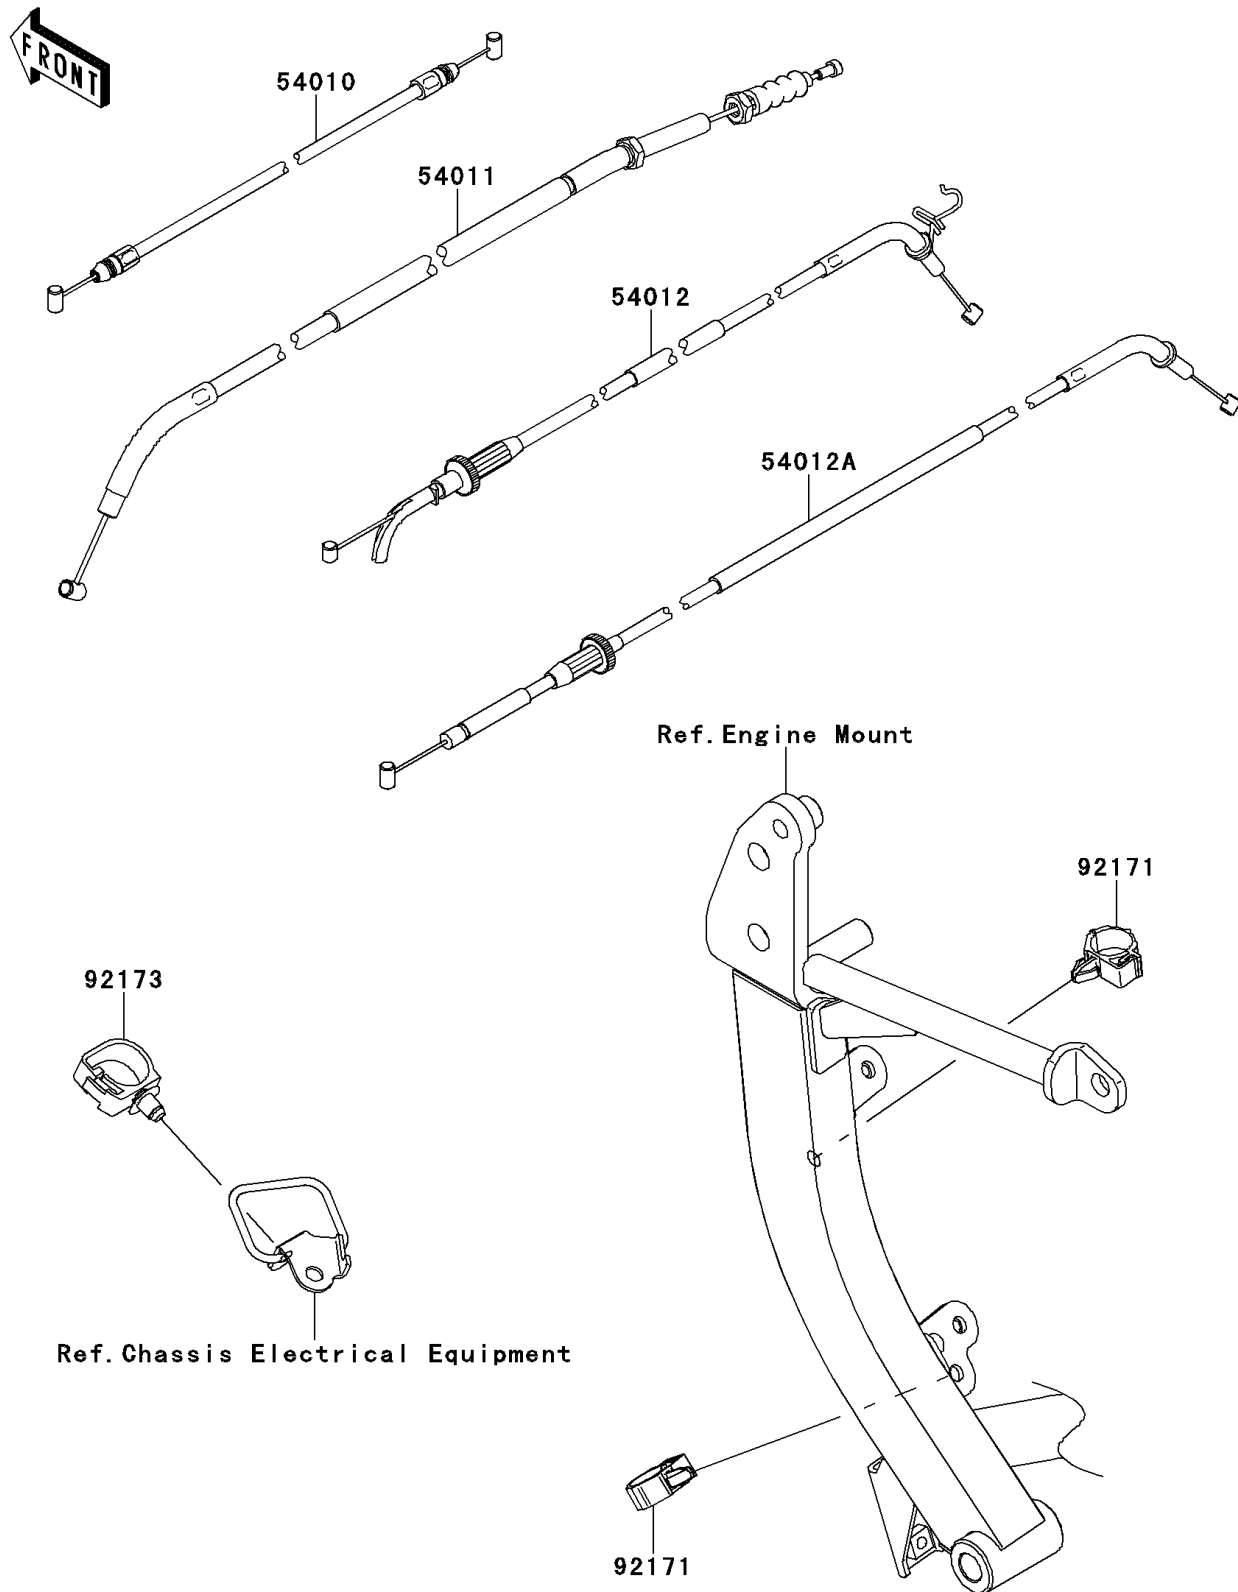

2014 VERSYS® 1000 (European) PARTS DIAGRAM

Cables

F2540

2014 VERSYS® 1000 (European) PARTS LIST

Cables

ITEM NAME	PART NUMBER	QUANTITY
CABLE,SEAT LOCK (Ref # 54010)	54010-0573	1
CABLE-CLUTCH (Ref # 54011)	54011-0554	1
CABLE-THROTTLE,OPENING (Ref # 54012)	54012-0567	1
CABLE-THROTTLE,CLOSING (Ref # 54012A)	54012-0568	1
CLAMP,BRAKE HOSE (Ref # 92171)	92171-0316	1
CLAMP (Ref # 92173)	92173-0868	1