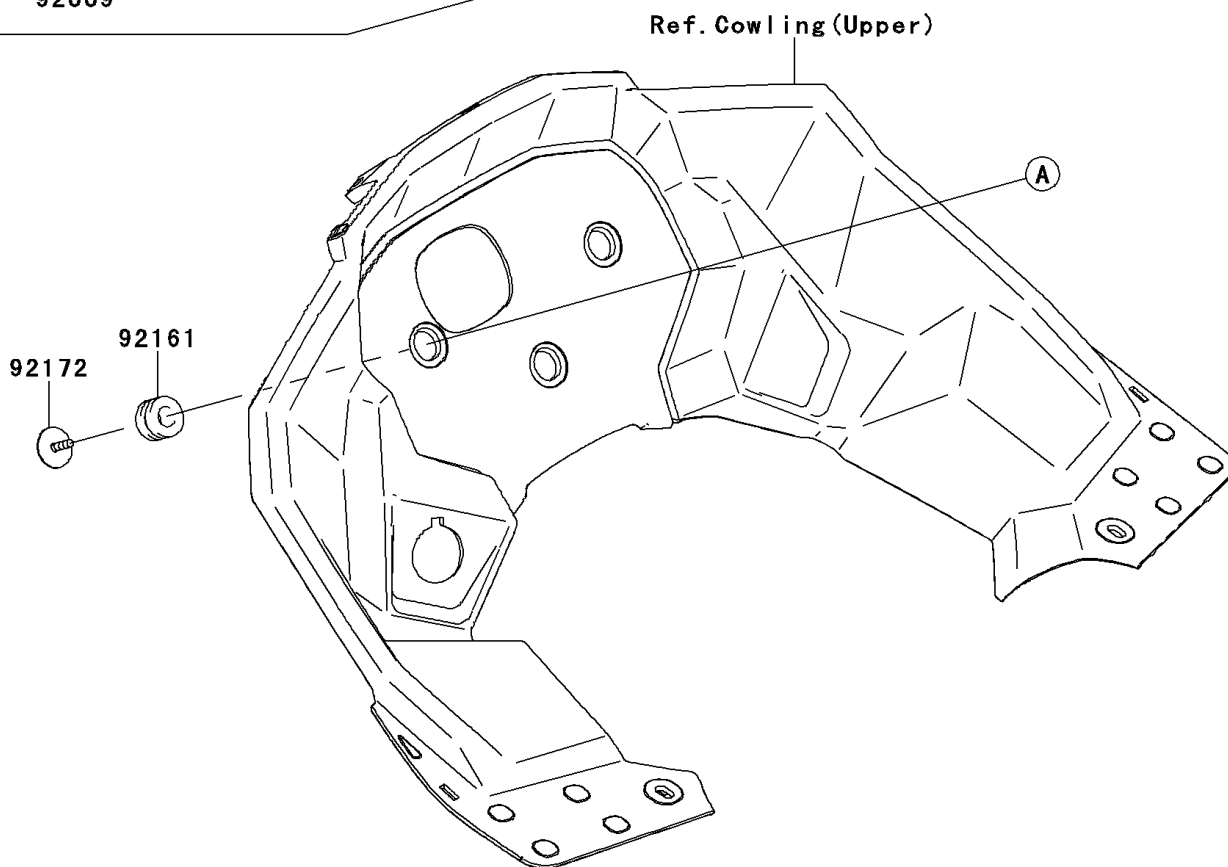

2014 VERSYS® 1000 (European) PARTS DIAGRAM

Meter(s)

F2530

2014 VERSYS® 1000 (European) PARTS LIST

Meter(s)

ITEM NAME	PART NUMBER	QUANTITY
COVER,METER,LWR (Ref # 14092)	14092-0882	1
COVER-METER CASE,UPP (Ref # 25023)	25023-0078	1
METER-ASSY,COMBINATION (Ref # 25031)	25031-0404	1
METER,TACHO&LCD (Ref # 28011)	28011-0564	1
SCREW,TAPPING,3X16 (Ref # 92009)	92009-1391	1
DAMPER (Ref # 92161)	92161-0036	1
SCREW,TAPPING,WP,5X14 (Ref # 92172)	92172-0441	1