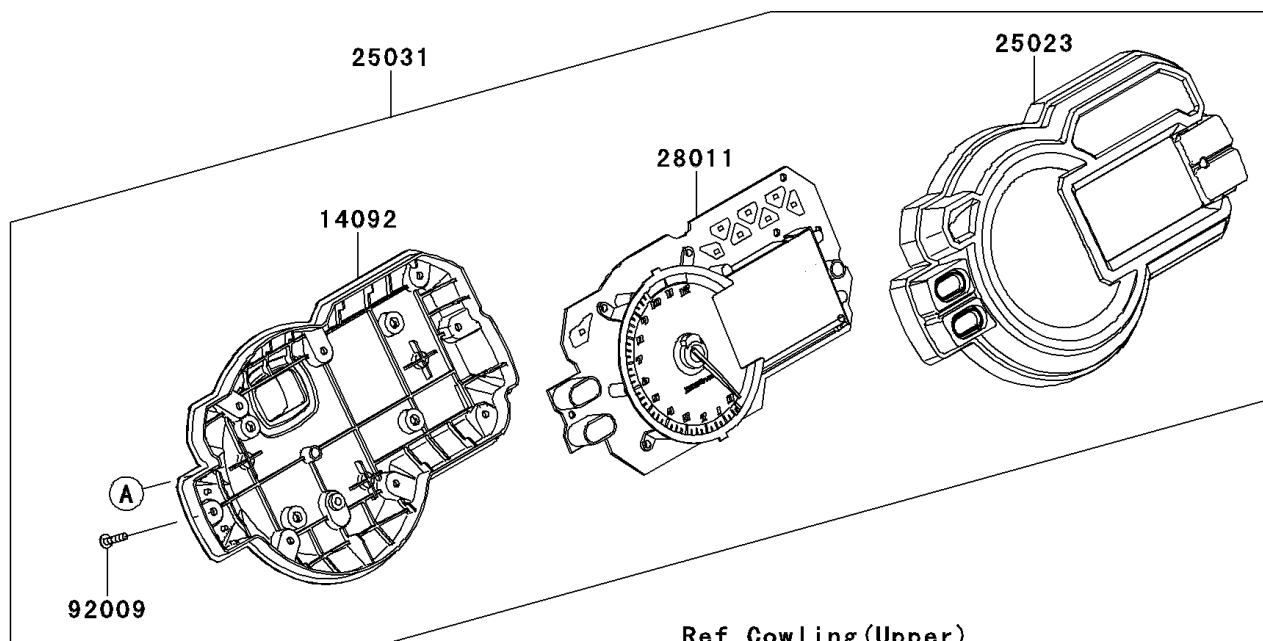

2014 VERSYS® 1000 (European) PARTS DIAGRAM

Meter(s)

F2530

2014 VERSYS® 1000 (European) PARTS LIST

Meter(s)

ITEM NAME	PART NUMBER	QUANTITY
COVER,METER,LWR (Ref # 14092)	14092-0882	1
COVER-METER CASE,UPP (Ref # 25023)	25023-0078	1
METER-ASSY,COMBINATION (Ref # 25031)	25031-0404	1
METER,TACHO&LCD (Ref # 28011)	28011-0564	1
SCREW,TAPPING,3X16 (Ref # 92009)	92009-1391	1
DAMPER (Ref # 92161)	92161-0036	1
SCREW,TAPPING,WP,5X14 (Ref # 92172)	92172-0441	1