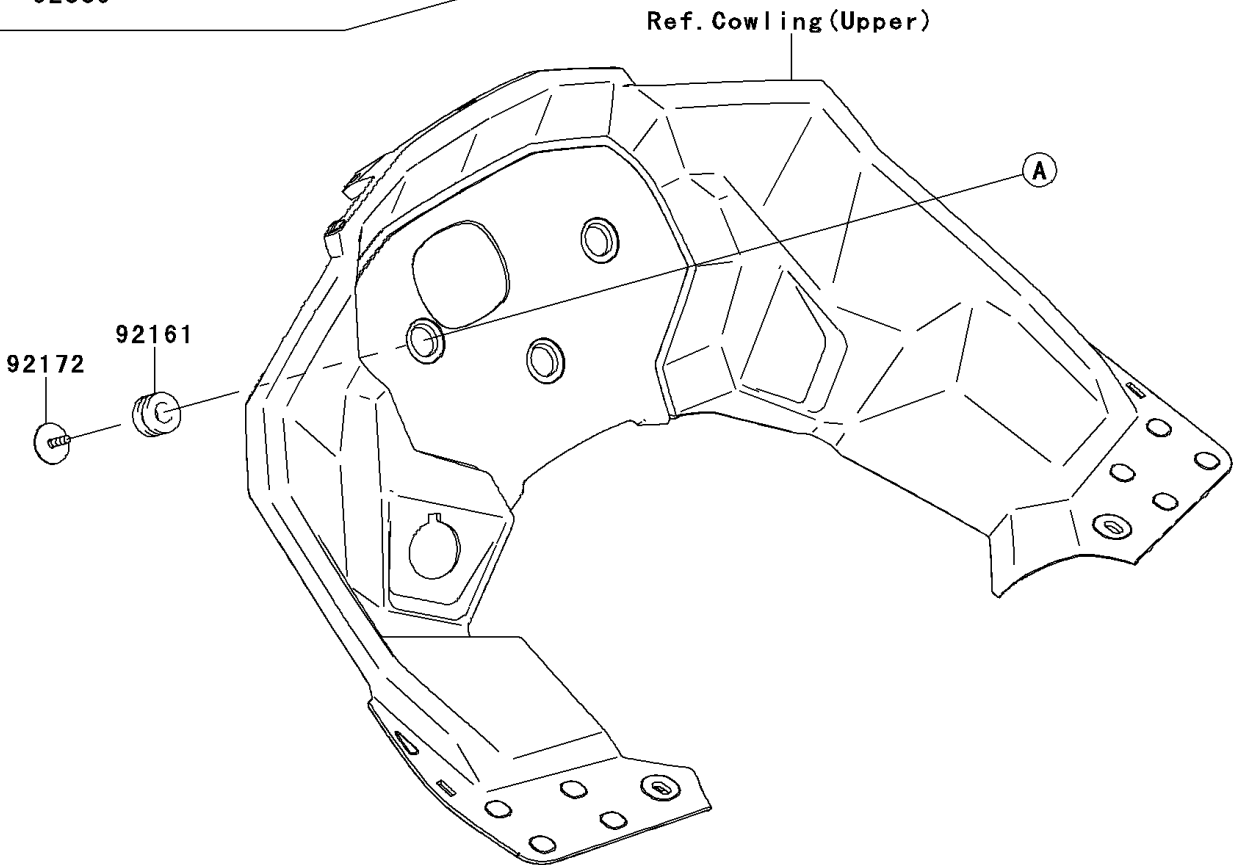

2013 VERSYS® 1000 (European) PARTS DIAGRAM

Meter(s)

F2530

2013 VERSYS® 1000 (European) PARTS LIST

Meter(s)

ITEM NAME	PART NUMBER	QUANTITY
COVER,METER,LWR (Ref # 14092)	14092-0882	1
COVER-METER CASE,UPP (Ref # 25023)	25023-0078	1
METER-ASSY,COMBINATION (Ref # 25031)	25031-0404	1
METER,TACHO&LCD (Ref # 28011)	28011-0564	1
SCREW,TAPPING,3X16 (Ref # 92009)	92009-1391	9
DAMPER (Ref # 92161)	92161-0036	3
SCREW,TAPPING,WP,5X14 (Ref # 92172)	92172-0441	3