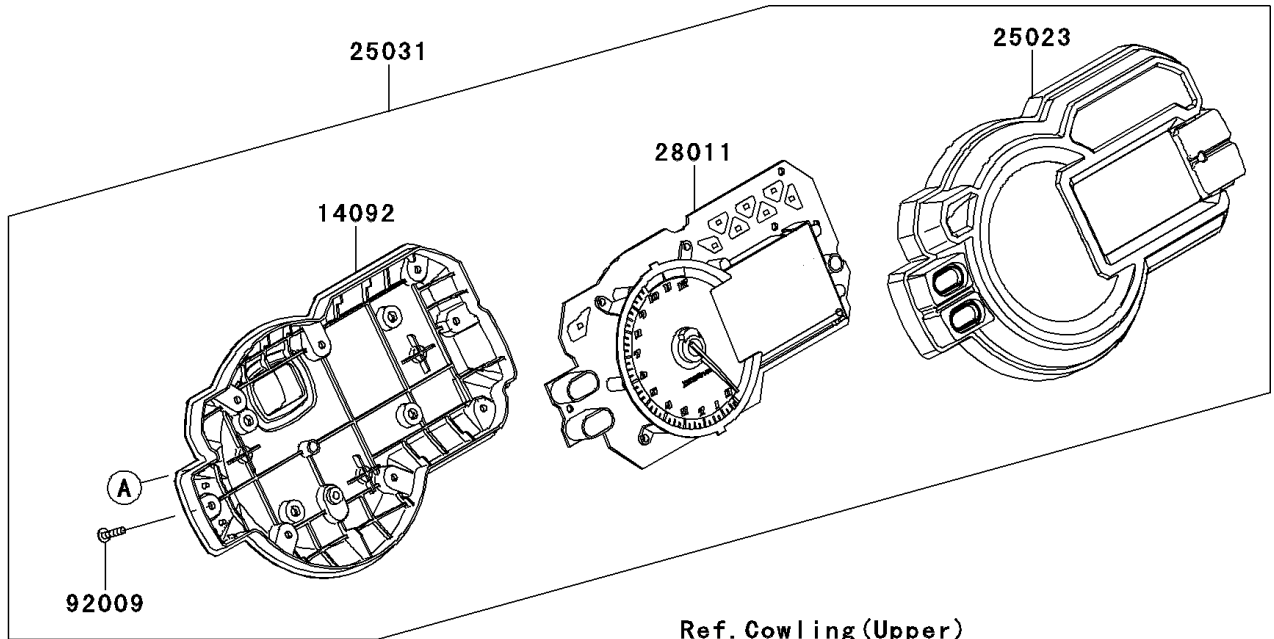

2013 VERSYS® 1000 (European) PARTS DIAGRAM

Meter(s)

F2530

2013 VERSYS® 1000 (European) PARTS LIST

Meter(s)

ITEM NAME	PART NUMBER	QUANTITY
COVER,METER,LWR (Ref # 14092)	14092-0882	1
COVER-METER CASE,UPP (Ref # 25023)	25023-0078	1
METER-ASSY,COMBINATION (Ref # 25031)	25031-0404	1
METER,TACHO&LCD (Ref # 28011)	28011-0564	1
SCREW,TAPPING,3X16 (Ref # 92009)	92009-1391	9
DAMPER (Ref # 92161)	92161-0036	3
SCREW,TAPPING,WP,5X14 (Ref # 92172)	92172-0441	3