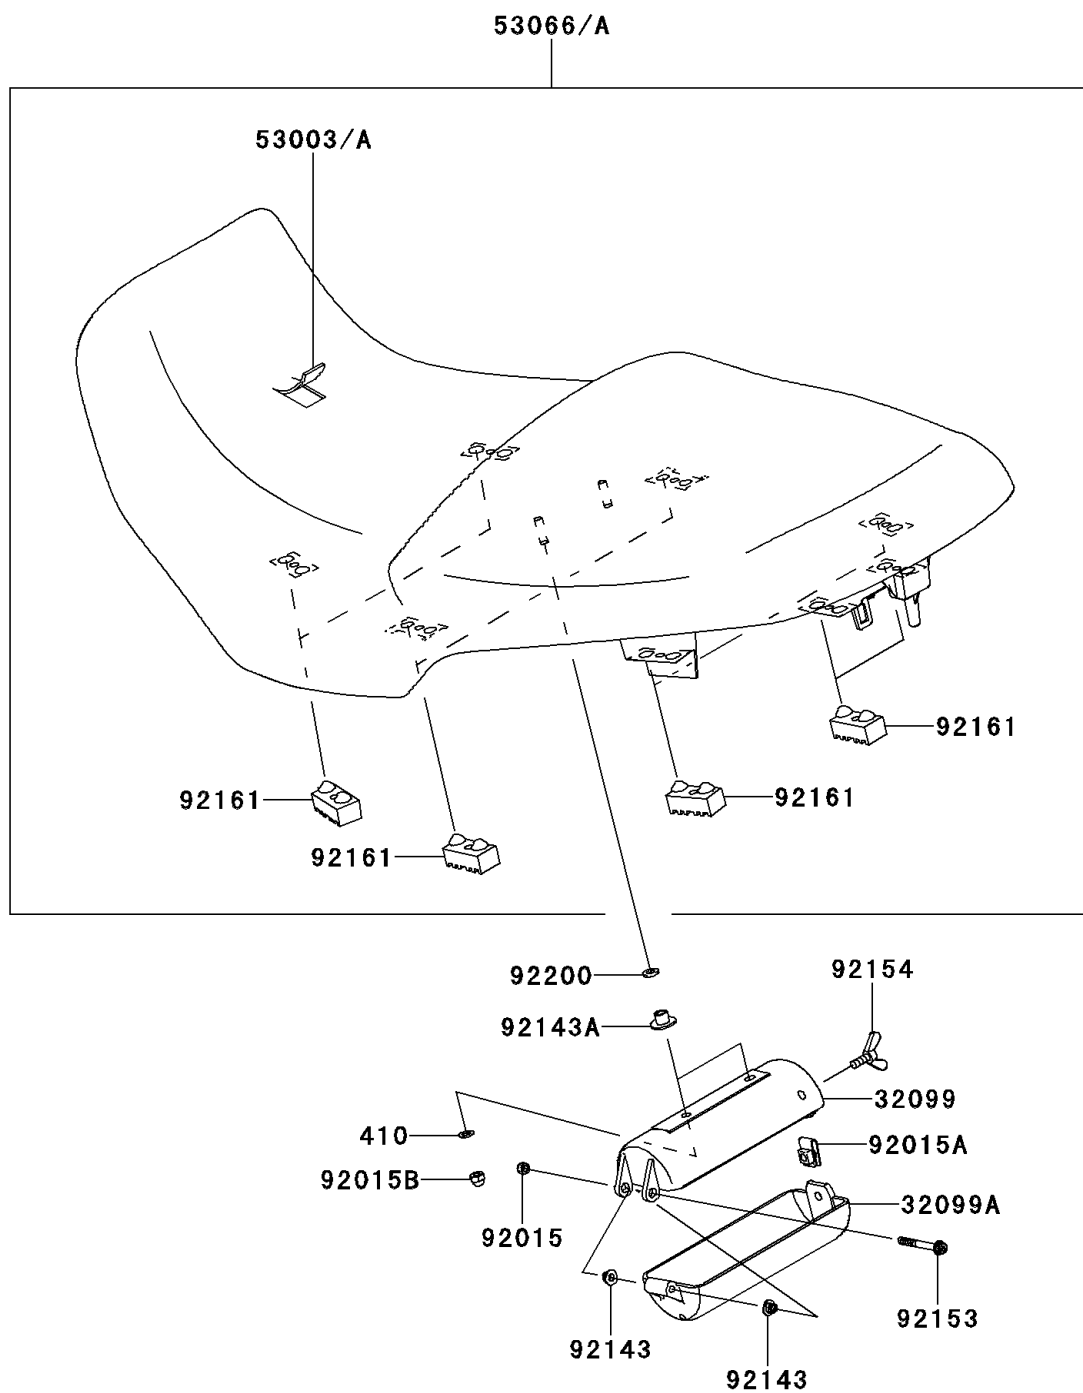

2014 VERSYS® 1000 (European) PARTS DIAGRAM

Seat

F2510

2014 VERSYS® 1000 (European) PARTS LIST

Seat

ITEM NAME	PART NUMBER	QUANTITY
WASHER-PLAIN-SMALL,6MM (Ref # 410)	410AB0600	1
CASE,TOOL,BODY (Ref # 32099)	32099-1184	1
CASE,TOOL,CAP (Ref # 32099A)	32099-1185	1
LEATHER,SEAT,BLACK (Ref # 53003)	53003-0330-MA	1
SEAT-ASSY,DUAL,BLACK (Ref # 53066)	53066-0367-MA	1
NUT,LOCK,5MM (Ref # 92015)	92015-1221	1
NUT,6MM (Ref # 92015A)	92015-1602	1
NUT,6MM (Ref # 92015B)	92015-2272	1
COLLAR (Ref # 92143)	92143-1234	1
COLLAR (Ref # 92143A)	92143-1962	1
BOLT,ADJUST,5X45 (Ref # 92153)	92153-1216	1
BOLT,WING,6X15 (Ref # 92154)	92154-1051	1
DAMPER,SEAT (Ref # 92161)	92161-0050	1
WASHER,6.2X12X1.6 (Ref # 92200)	92200-0806	1