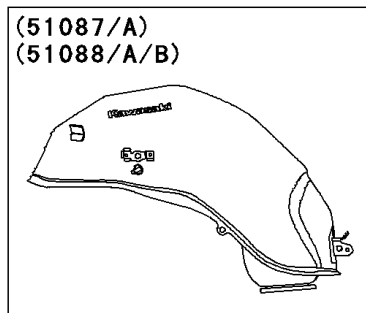

2014 VERSYS® 1000 (European) PARTS DIAGRAM

Fuel Tank

F2410

WD

('12)	(51087)	White
	(51087A)	Gray
('13)	(51088)	Ebony
	(51088A)	Gray
('14)	(51088B)	Black

2014 VERSYS® 1000 (European) PARTS LIST

Fuel Tank

ITEM NAME	PART NUMBER	QUANTITY
BOLT-FLANGED,6X22 (Ref # 130)	130BA0622	1
BOLT-FLANGED,6X70 (Ref # 130A)	130BB0670	1
TUBE-RUBBER,6X200 (Ref # 702)	702A06200	1
TUBE-RUBBER,6X9X450 (Ref # 702A)	702A06450	1
BREATHER,TANK (Ref # 14069)	14069-0008	1
BRACKET-TANK,F.S.BLACK (Ref # 32052)	32052-0146-18R	1
PAD,FUEL TANK (Ref # 39156)	39156-0658	1
PAD,FUEL TANK,RR (Ref # 39156A)	39156-0982	1
CAP-TANK,FUEL (Ref # 51049)	51049-0039	1
TANK-COMP-FUEL,M.S.BLACK (Ref # 51088B)	51088-5190-660	1
TRIM (Ref # 53044)	53044-1296	1
CLAMP,TUBE (Ref # 92037)	92037-010	1
DAMPER (Ref # 92075)	92075-1690	1
SEAL,FUEL TANK CAP (Ref # 92093)	92093-1030	1
BOLT,SOCKET,6X30 (Ref # 92151)	92151-1605	1
COLLAR (Ref # 92152)	92152-0091	1
COLLAR,6.8X10X60 (Ref # 92152A)	92152-1182	1
BOLT,SOCKET,5X16 (Ref # 92153)	92153-1616	1
DAMPER,20X30X3 (Ref # 92161)	92161-0958	1
DAMPER,FUEL TANK,RR (Ref # 92161A)	92161-1330	1
CLAMP (Ref # 92173)	92173-0736	1
TUBE,6X9X926(30) (Ref # 92192)	92192-1024	1
WASHER,6.5X22X1.6 (Ref # 92200)	92200-1087	1