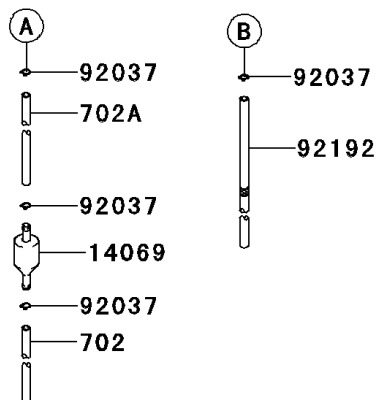

2014 VERSYS® 1000 (European) PARTS DIAGRAM

Fuel Tank

F2410

WD

('12)	(51087)	White
	(51087A)	Gray
('13)	(51088)	Ebony
	(51088A)	Gray
('14)	(51088B)	Black

2014 VERSYS® 1000 (European) PARTS LIST

Fuel Tank

ITEM NAME	PART NUMBER	QUANTITY
BOLT-FLANGED,6X22 (Ref # 130)	130BA0622	1
BOLT-FLANGED,6X70 (Ref # 130A)	130BB0670	1
TUBE-RUBBER,6X200 (Ref # 702)	702A06200	1
TUBE-RUBBER,6X9X450 (Ref # 702A)	702A06450	1
BREATHER,TANK (Ref # 14069)	14069-0008	1
BRACKET-TANK,F.S.BLACK (Ref # 32052)	32052-0146-18R	1
PAD,FUEL TANK (Ref # 39156)	39156-0658	1
PAD,FUEL TANK,RR (Ref # 39156A)	39156-0982	1
CAP-TANK,FUEL (Ref # 51049)	51049-0039	1
TANK-COMP-FUEL,M.S.BLACK (Ref # 51088B)	51088-5190-660	1
TRIM (Ref # 53044)	53044-1296	1
CLAMP,TUBE (Ref # 92037)	92037-010	1
DAMPER (Ref # 92075)	92075-1690	1
SEAL,FUEL TANK CAP (Ref # 92093)	92093-1030	1
BOLT,SOCKET,6X30 (Ref # 92151)	92151-1605	1
COLLAR (Ref # 92152)	92152-0091	1
COLLAR,6.8X10X60 (Ref # 92152A)	92152-1182	1
BOLT,SOCKET,5X16 (Ref # 92153)	92153-1616	1
DAMPER,20X30X3 (Ref # 92161)	92161-0958	1
DAMPER,FUEL TANK,RR (Ref # 92161A)	92161-1330	1
CLAMP (Ref # 92173)	92173-0736	1
TUBE,6X9X926(30) (Ref # 92192)	92192-1024	1
WASHER,6.5X22X1.6 (Ref # 92200)	92200-1087	1