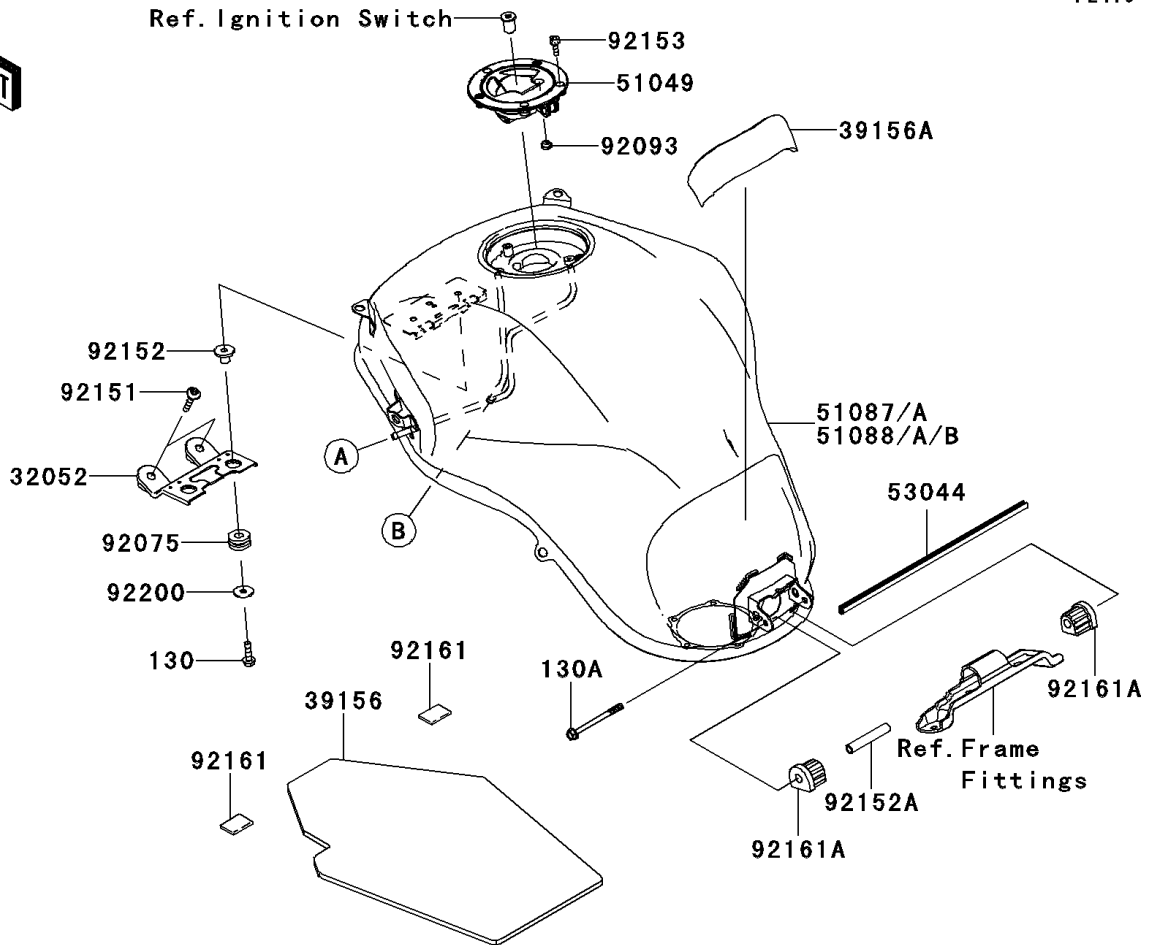

2014 VERSYS® 1000 (European) PARTS DIAGRAM

Fuel Tank

F2410

WD

('12)	(51087)	White
	(51087A)	Gray
('13)	(51088)	Ebony
	(51088A)	Gray
('14)	(51088B)	Black

2014 VERSYS® 1000 (European) PARTS LIST

Fuel Tank

ITEM NAME	PART NUMBER	QUANTITY
BOLT-FLANGED,6X22 (Ref # 130)	130BA0622	1
BOLT-FLANGED,6X70 (Ref # 130A)	130BB0670	1
TUBE-RUBBER,6X200 (Ref # 702)	702A06200	1
TUBE-RUBBER,6X9X450 (Ref # 702A)	702A06450	1
BREATHER,TANK (Ref # 14069)	14069-0008	1
BRACKET-TANK,F.S.BLACK (Ref # 32052)	32052-0146-18R	1
PAD,FUEL TANK (Ref # 39156)	39156-0658	1
PAD,FUEL TANK,RR (Ref # 39156A)	39156-0982	1
CAP-TANK,FUEL (Ref # 51049)	51049-0039	1
TANK-COMP-FUEL,M.S.BLACK (Ref # 51088B)	51088-5190-660	1
TRIM (Ref # 53044)	53044-1296	1
CLAMP,TUBE (Ref # 92037)	92037-010	1
DAMPER (Ref # 92075)	92075-1690	1
SEAL,FUEL TANK CAP (Ref # 92093)	92093-1030	1
BOLT,SOCKET,6X30 (Ref # 92151)	92151-1605	1
COLLAR (Ref # 92152)	92152-0091	1
COLLAR,6.8X10X60 (Ref # 92152A)	92152-1182	1
BOLT,SOCKET,5X16 (Ref # 92153)	92153-1616	1
DAMPER,20X30X3 (Ref # 92161)	92161-0958	1
DAMPER,FUEL TANK,RR (Ref # 92161A)	92161-1330	1
CLAMP (Ref # 92173)	92173-0736	1
TUBE,6X9X926(30) (Ref # 92192)	92192-1024	1
WASHER,6.5X22X1.6 (Ref # 92200)	92200-1087	1