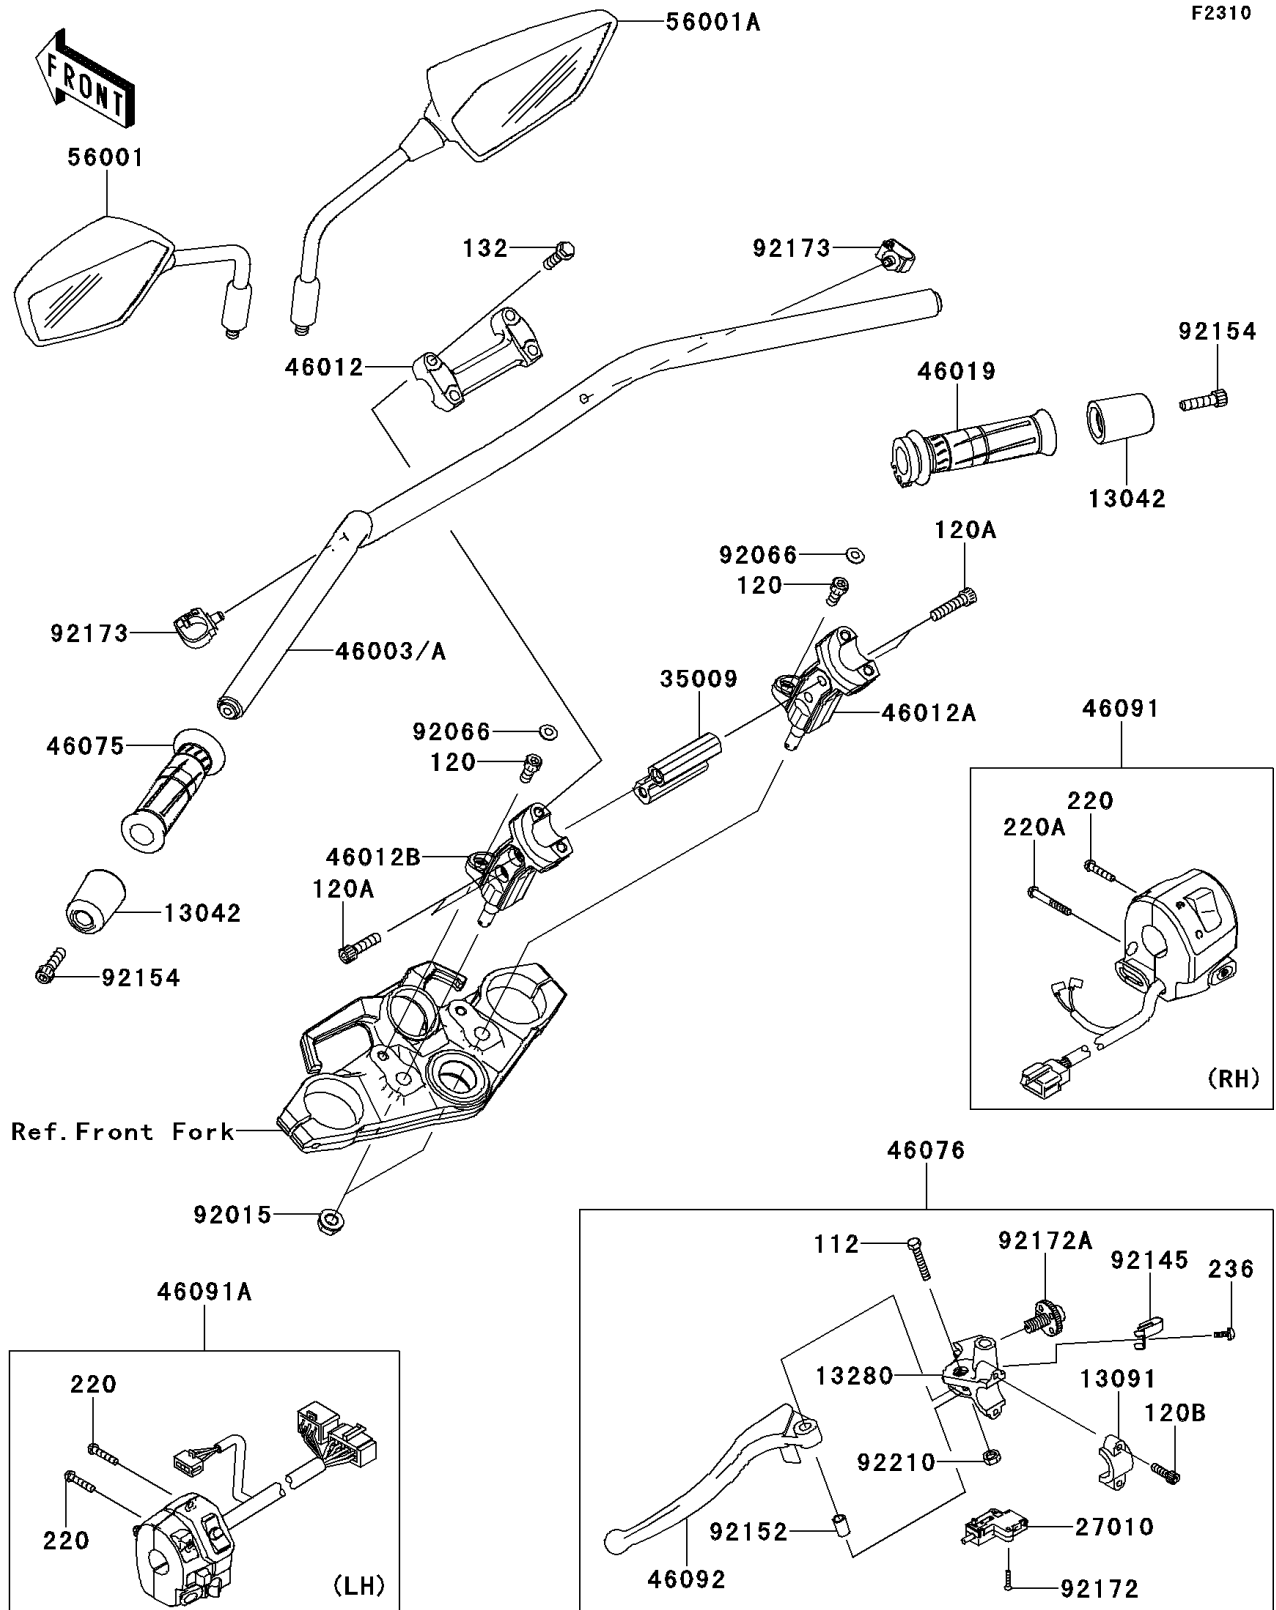

2014 VERSYS® 1000 (European) PARTS DIAGRAM

Handlebar

2014 VERSYS® 1000 (European) PARTS LIST

Handlebar

ITEM NAME	PART NUMBER	QUANTITY
BOLT-UPSET,6X30 (Ref # 112)	112BB0630	1
BOLT-SOCKET,8X18 (Ref # 120)	120CA0818	1
BOLT-SOCKET,8X30 (Ref # 120A)	120CA0830	1
BOLT-SOCKET,6X20 (Ref # 120B)	120CB0620	1
BOLT-FLANGED-SMALL,8X30 (Ref # 132)	132BA0830	1
SCREW-PAN-CROS,5X25 (Ref # 220)	220AB0525	1
SCREW-PAN-CROS,5X40 (Ref # 220A)	220AB0540	1
SCREW-PAN-WSP-CROS,4X10 (Ref # 236)	236AB0410	1
WEIGHT,HANDLE (Ref # 13042)	13042-5007	1
HOLDER,CLUTCH LEVER (Ref # 13091)	13091-1624	1
HOLDER,CLUTCH LEVER (Ref # 13280)	13280-0017	1
SWITCH,CLUTCH,BLACK (Ref # 27010)	27010-1094	1
BRACE,HANDLE,F.S.BLACK (Ref # 35009)	35009-0074-18R	1
HANDLE,F.S.BLACK (Ref # 46003A)	46003-0591-18R	1
HOLDER-HANDLE,TOP,F.S.BLACK (Ref # 46012)	46012-0308-18R	1
HOLDER-HANDLE,RH,F.BLACK (Ref # 46012A)	46012-0310-18R	1
HOLDER-HANDLE,LH,F.BLACK (Ref # 46012B)	46012-0319-18R	1
GRIP-ASSY,THROTTLE (Ref # 46019)	46019-0020	1
GRIP,LH (Ref # 46075)	46075-0068	1
LEVER-ASSY-GRIP,CLUTCH (Ref # 46076)	46076-0005	1
HOUSING-ASSY-CONTROL,RH (Ref # 46091)	46091-0252	1
HOUSING-ASSY-CONTROL,LH (Ref # 46091A)	46091-0253	1
LEVER-GRIP,CLUTCH (Ref # 46092)	46092-0003	1
MIRROR-ASSY,LH (Ref # 56001)	56001-0241	1
MIRROR-ASSY,RH (Ref # 56001A)	56001-0242	1
NUT,LOCK,FLANGED,10MM (Ref # 92015)	92015-1717	1
PLUG (Ref # 92066)	92066-1216	1
SPRING (Ref # 92145)	92145-1286	1
COLLAR (Ref # 92152)	92152-0103	1

2014 VERSYS® 1000 (European) PARTS LIST

Handlebar

ITEM NAME	PART NUMBER	QUANTITY
BOLT,SOCKET,8X30 (Ref # 92154)	92154-0502	1
SCREW,3X16 (Ref # 92172)	92172-0183	1
SCREW,ADJUST NUT (Ref # 92172A)	92172-1060	1
CLAMP (Ref # 92173)	92173-0861	1
NUT,LOCK,6MM (Ref # 92210)	92210-0006	1