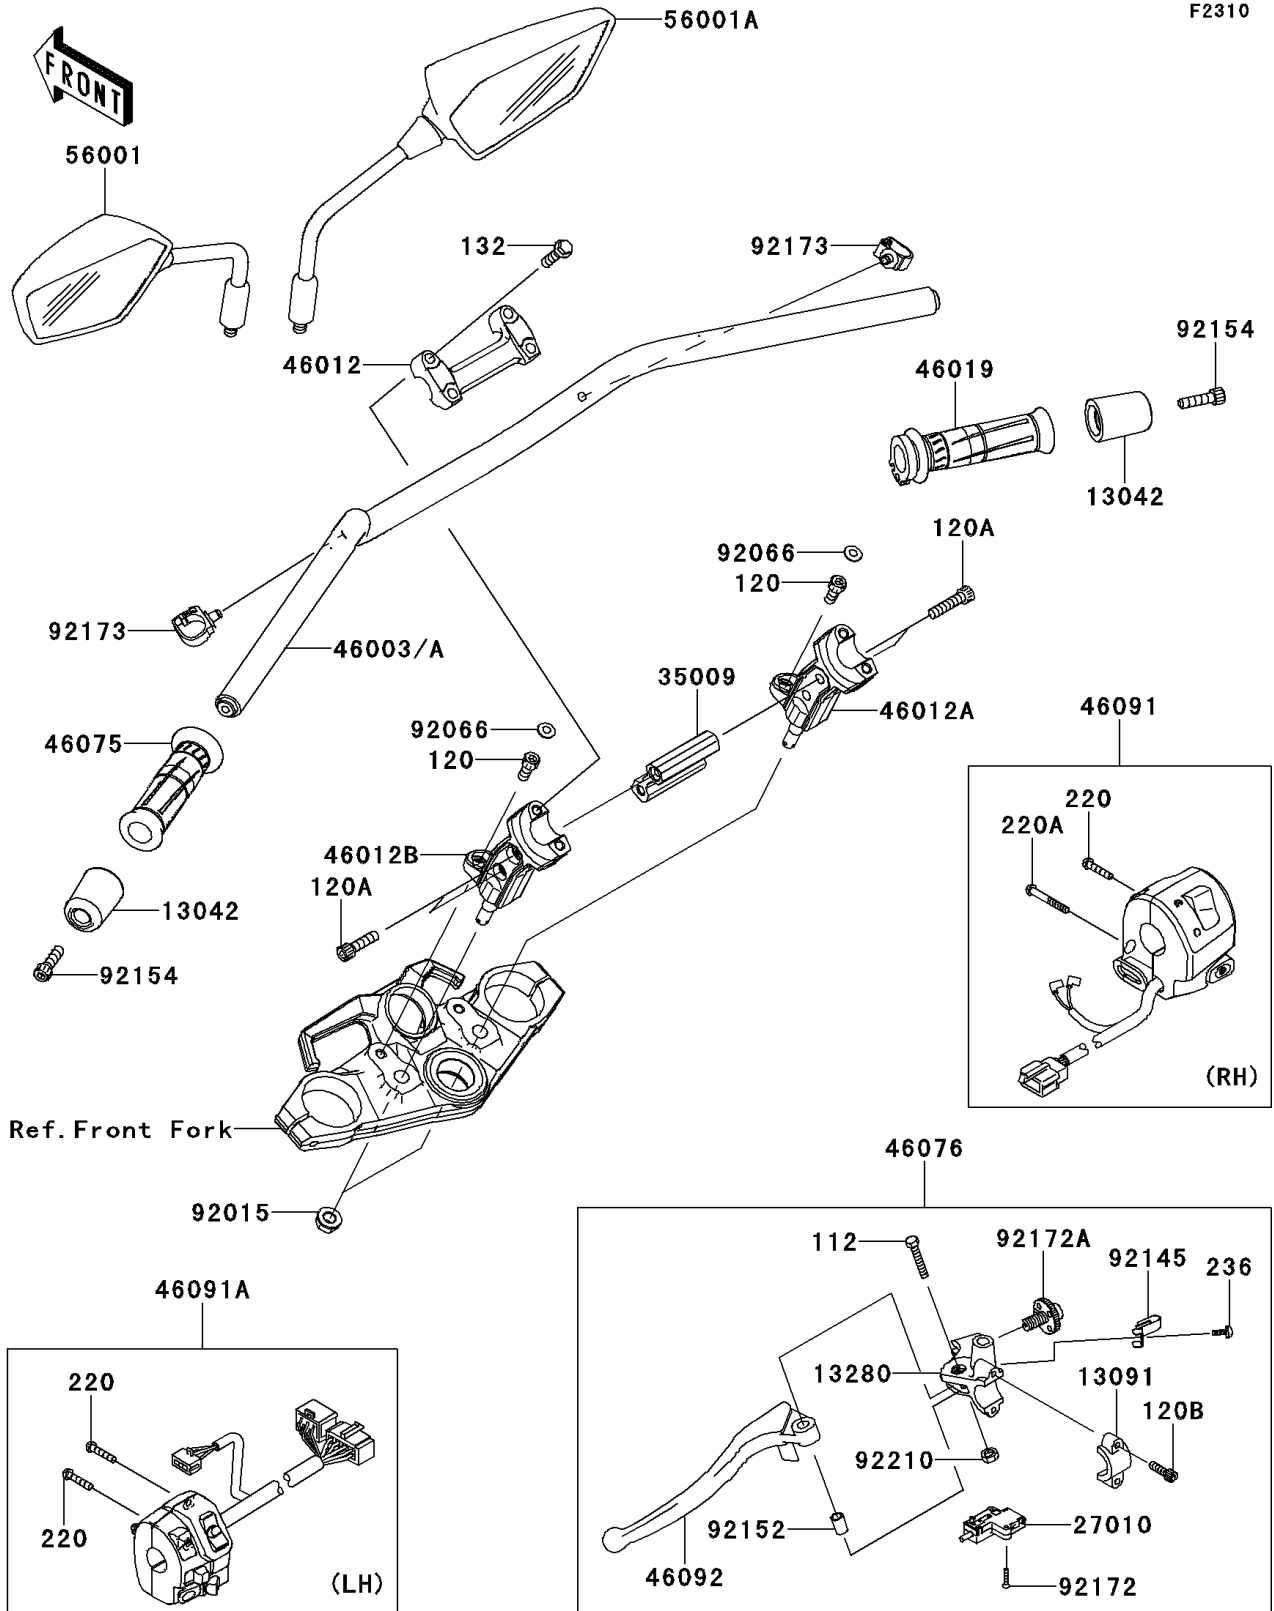

2013 VERSYS® 1000 (European) PARTS DIAGRAM

Handlebar

2013 VERSYS® 1000 (European) PARTS LIST

Handlebar

ITEM NAME	PART NUMBER	QUANTITY
BOLT-UPSET,6X30 (Ref # 112)	112BB0630	1
BOLT-SOCKET,8X18 (Ref # 120)	120CA0818	2
BOLT-SOCKET,8X30 (Ref # 120A)	120CA0830	4
BOLT-SOCKET,6X20 (Ref # 120B)	120CB0620	2
BOLT-FLANGED-SMALL,8X30 (Ref # 132)	132BA0830	4
SCREW-PAN-CROS,5X25 (Ref # 220)	220AB0525	3
SCREW-PAN-CROS,5X40 (Ref # 220A)	220AB0540	1
SCREW-PAN-WSP-CROS,4X10 (Ref # 236)	236AB0410	1
WEIGHT,HANDLE (Ref # 13042)	13042-5007	2
HOLDER,CLUTCH LEVER (Ref # 13091)	13091-1624	1
HOLDER,CLUTCH LEVER (Ref # 13280)	13280-0017	1
SWITCH,CLUTCH,BLACK (Ref # 27010)	27010-1094	1
BRACE,HANDLE,F.S.BLACK (Ref # 35009)	35009-0074-18R	1
HANDLE,F.S.BLACK (Ref # 46003A)	46003-0591-18R	1
HOLDER-HANDLE,TOP,F.S.BLACK (Ref # 46012)	46012-0308-18R	1
HOLDER-HANDLE,RH,F.BLACK (Ref # 46012A)	46012-0310-18R	1
HOLDER-HANDLE,LH,F.BLACK (Ref # 46012B)	46012-0319-18R	1
GRIP-ASSY,THROTTLE (Ref # 46019)	46019-0020	1
GRIP,LH (Ref # 46075)	46075-0068	1
LEVER-ASSY-GRIP,CLUTCH (Ref # 46076)	46076-0005	1
HOUSING-ASSY-CONTROL,RH (Ref # 46091)	46091-0252	1
HOUSING-ASSY-CONTROL,LH (Ref # 46091A)	46091-0253	1
LEVER-GRIP,CLUTCH (Ref # 46092)	46092-0003	1
MIRROR-ASSY,LH (Ref # 56001)	56001-0241	1
MIRROR-ASSY,RH (Ref # 56001A)	56001-0242	1
NUT,LOCK,FLANGED,10MM (Ref # 92015)	92015-1717	2
PLUG (Ref # 92066)	92066-1216	2
SPRING (Ref # 92145)	92145-1286	1
COLLAR (Ref # 92152)	92152-0103	1

2013 VERSYS® 1000 (European) PARTS LIST

Handlebar

ITEM NAME	PART NUMBER	QUANTITY
BOLT,SOCKET,8X30 (Ref # 92154)	92154-0502	2
SCREW,3X16 (Ref # 92172)	92172-0183	2
SCREW,ADJUST NUT (Ref # 92172A)	92172-1060	1
CLAMP (Ref # 92173)	92173-0861	2
NUT,LOCK,6MM (Ref # 92210)	92210-0006	1