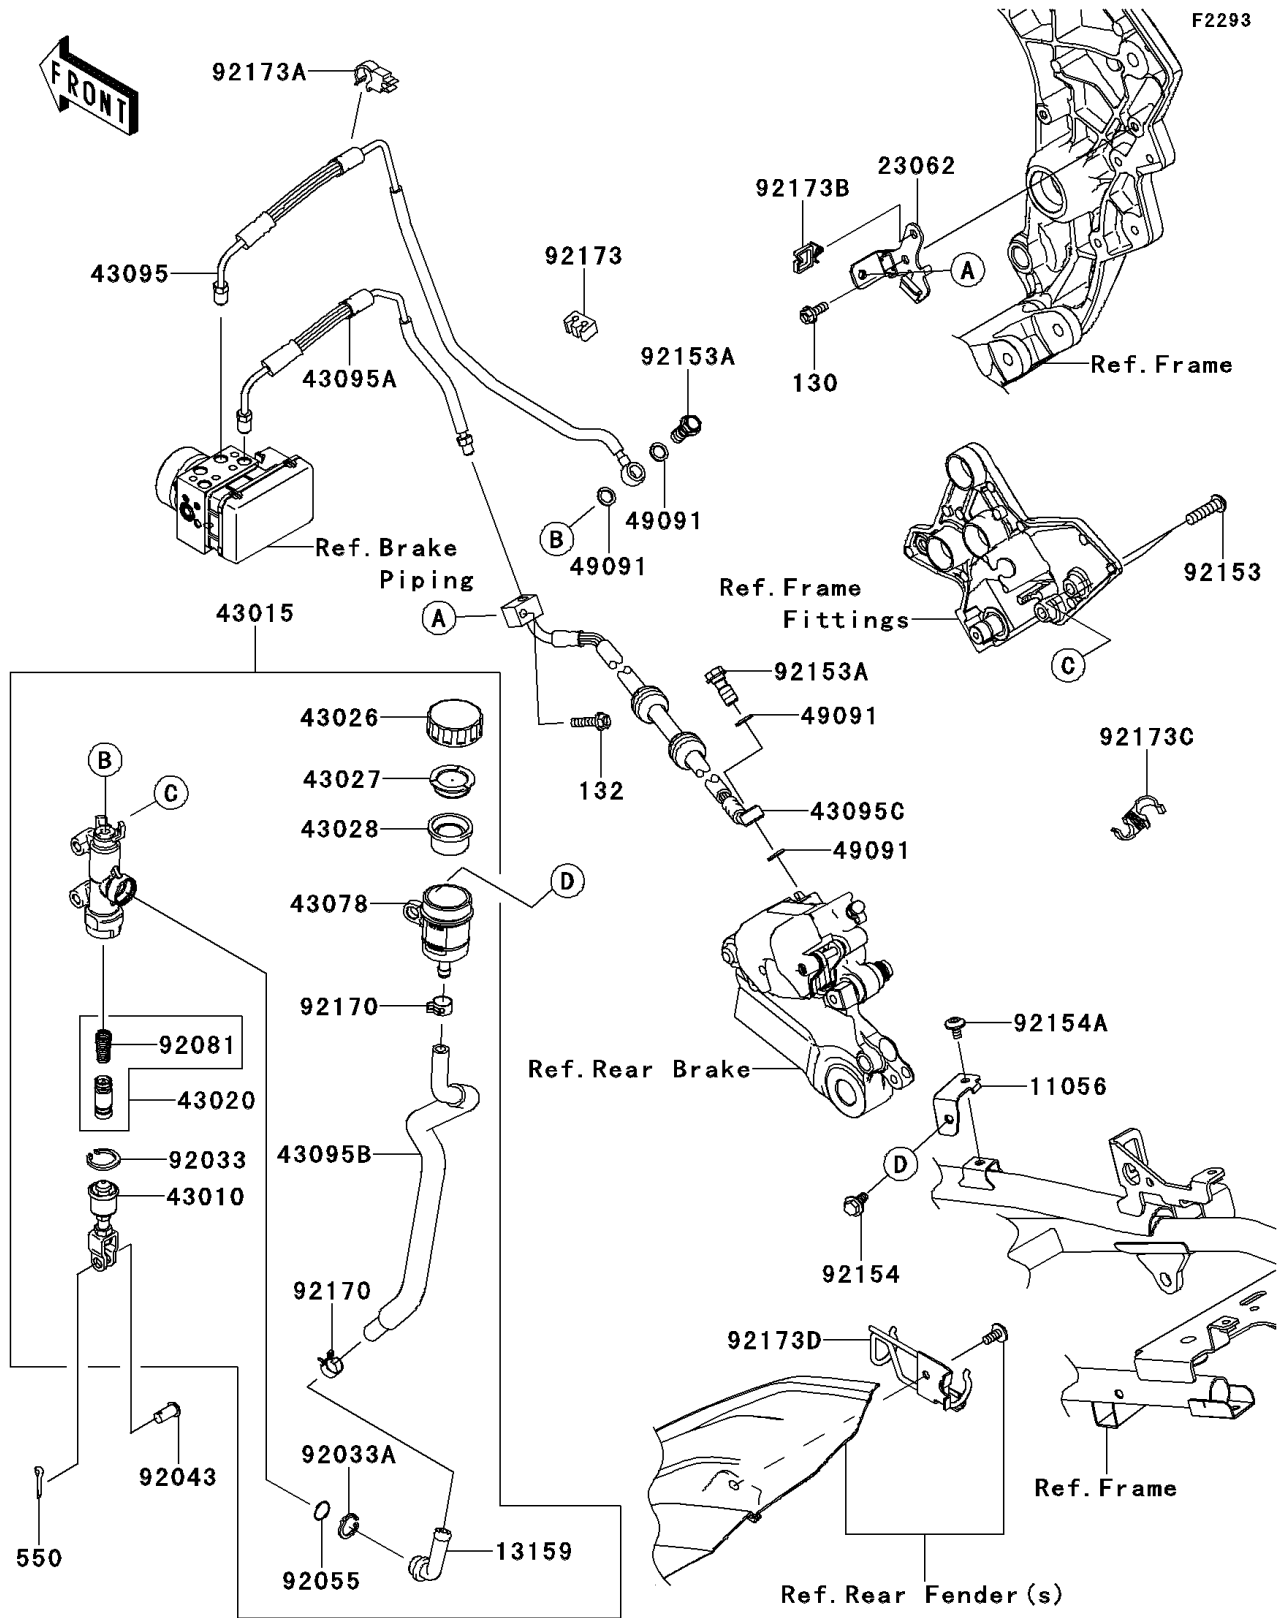

2014 VERSYS® 1000 (European) PARTS DIAGRAM

Rear Master Cylinder

2014 VERSYS® 1000 (European) PARTS LIST

Rear Master Cylinder

ITEM NAME	PART NUMBER	QUANTITY
BOLT-FLANGED,6X16 (Ref # 130)	130BA0616	1
BOLT-FLANGED-SMALL,6X25 (Ref # 132)	132BA0625	1
PIN-COTTER,2.0X15 (Ref # 550)	550AA2015	1
BRACKET,RESERVOIR TANK (Ref # 11056)	11056-1736	1
CONNECTOR (Ref # 13159)	13159-1056	1
BRACKET-COMP (Ref # 23062)	23062-0756	1
ROD-ASSY-BRAKE (Ref # 43010)	43010-1062	1
CYLINDER-ASSY-MASTER,RR (Ref # 43015)	43015-0572	1
PISTON-COMP-BRAKE (Ref # 43020)	43020-1057	1
CAP-BRAKE (Ref # 43026)	43026-0009	1
PLATE-DIAPHRAGM (Ref # 43027)	43027-1053	1
DIAPHRAGM (Ref # 43028)	43028-1065	1
RESERVOIR (Ref # 43078)	43078-0060	1
HOSE-BRAKE,RR M/C-HU (Ref # 43095)	43095-0697	1
HOSE-BRAKE,HU-RR CALIPER (Ref # 43095A)	43095-0698	1
HOSE-BRAKE,RR MASTER CYLINDER (Ref # 43095B)	43095-0700	1
HOSE-BRAKE,RR CALIPER-HU (Ref # 43095C)	43095-0706	1
WASHER-SEAL,10.1X14.5X1.5 (Ref # 49091)	49091-0001	1
RING-SNAP,20.9X24.6X1.2 (Ref # 92033)	92033-0079	1
RING-SNAP,20.5MM (Ref # 92033A)	92033-1186	1
PIN,8X17 (Ref # 92043)	92043-0104	1
RING-O,MASTER CYLINDER (Ref # 92055)	92055-1251	1
SPRING,MASTER CYLINDER (Ref # 92081)	92081-1737	1
BOLT,SOCKET,8X30 (Ref # 92153)	92153-0393	1
BOLT,OIL,L=23 (Ref # 92153A)	92153-0627	1
BOLT,FLANGED,6X16 (Ref # 92154)	92154-0385	1
BOLT,SOCKET,6X10 (Ref # 92154A)	92154-0774	1
CLAMP,HOSE (Ref # 92170)	92170-1091	1
CLAMP (Ref # 92173)	92173-0103	1

2014 VERSYS® 1000 (European) PARTS LIST

Rear Master Cylinder

ITEM NAME	PART NUMBER	QUANTITY
CLAMP (Ref # 92173A)	92173-0170	1
CLAMP (Ref # 92173B)	92173-0736	1
CLAMP (Ref # 92173C)	92173-0858	1
CLAMP (Ref # 92173D)	92173-0882	1