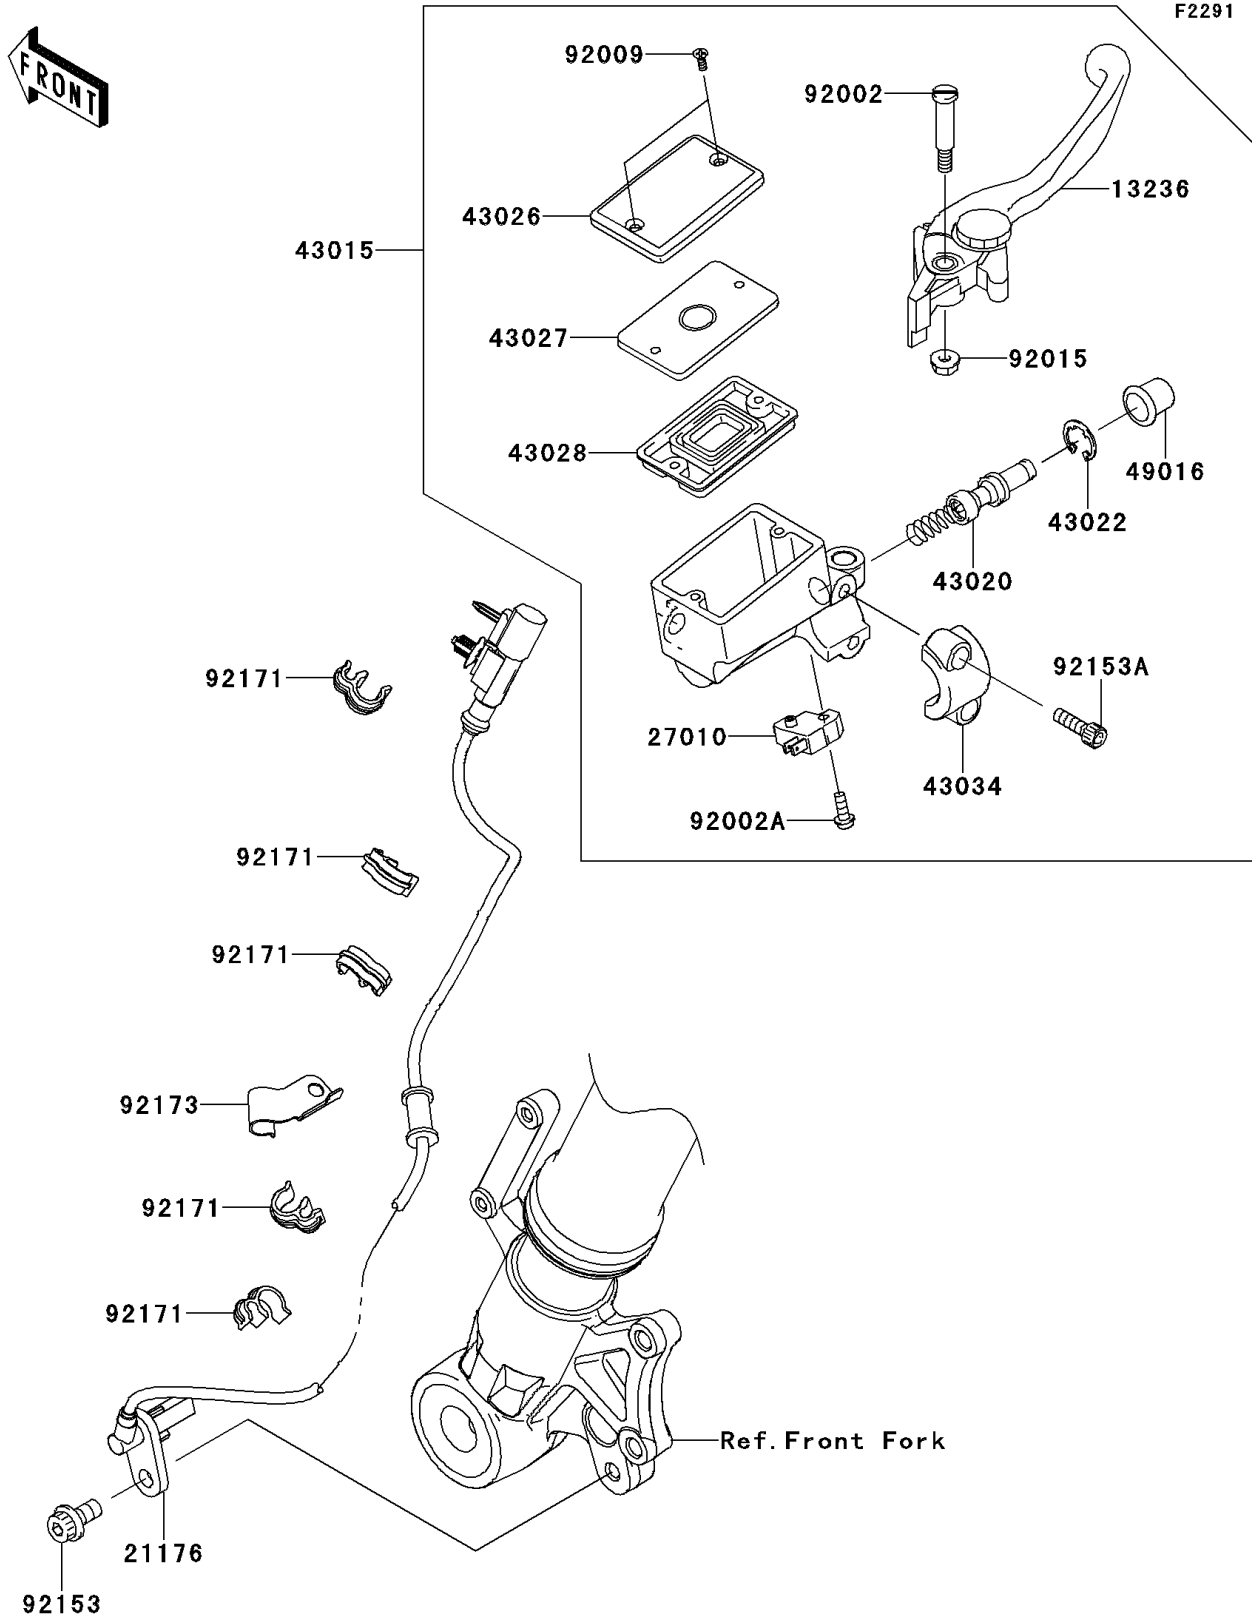

## 2014 VERSYS® 1000 (European) PARTS DIAGRAM

Front Master Cylinder

## 2014 VERSYS® 1000 (European) PARTS LIST

Front Master Cylinder

ITEM NAME	PART NUMBER	QUANTITY
LEVER-COMP,FRONT BRAKE (Ref # 13236)	13236-1337	1
SENSOR,SPEED,FR (Ref # 21176)	21176-0721	1
SWITCH,BRAKE (Ref # 27010)	27010-0025	1
CYLINDER-ASSY-MASTER,FR (Ref # 43015)	43015-0020	1
PISTON-COMP-BRAKE,FR (Ref # 43020)	43020-1056	1
STOPPER-BRAKE,PISTON (Ref # 43022)	43022-1010	1
CAP-BRAKE (Ref # 43026)	43026-1076	1
PLATE-DIAPHRAGM (Ref # 43027)	43027-1055	1
DIAPHRAGM,MASTER CYLINDER (Ref # 43028)	43028-1058	1
HOLDER-BRAKE,MASTER CYLINDER (Ref # 43034)	43034-1053	1
COVER-SEAL,MASTER CYLINDER (Ref # 49016)	49016-1044	1
BOLT,LEVER SET,BLACK (Ref # 92002)	92002-1322	1
BOLT,SCREW,4X12 (Ref # 92002A)	92002-1323	1
SCREW,4MM (Ref # 92009)	92009-1458	1
NUT,FLANGED,6MM (Ref # 92015)	92015-1528	1
BOLT,SOCKET,8X16 (Ref # 92153)	92153-0327	1
BOLT,SOCKET,6X20 (Ref # 92153A)	92153-0417	1
CLAMP,BRAKE HOSE (Ref # 92171)	92171-1819	1
CLAMP (Ref # 92173)	92173-0801	1