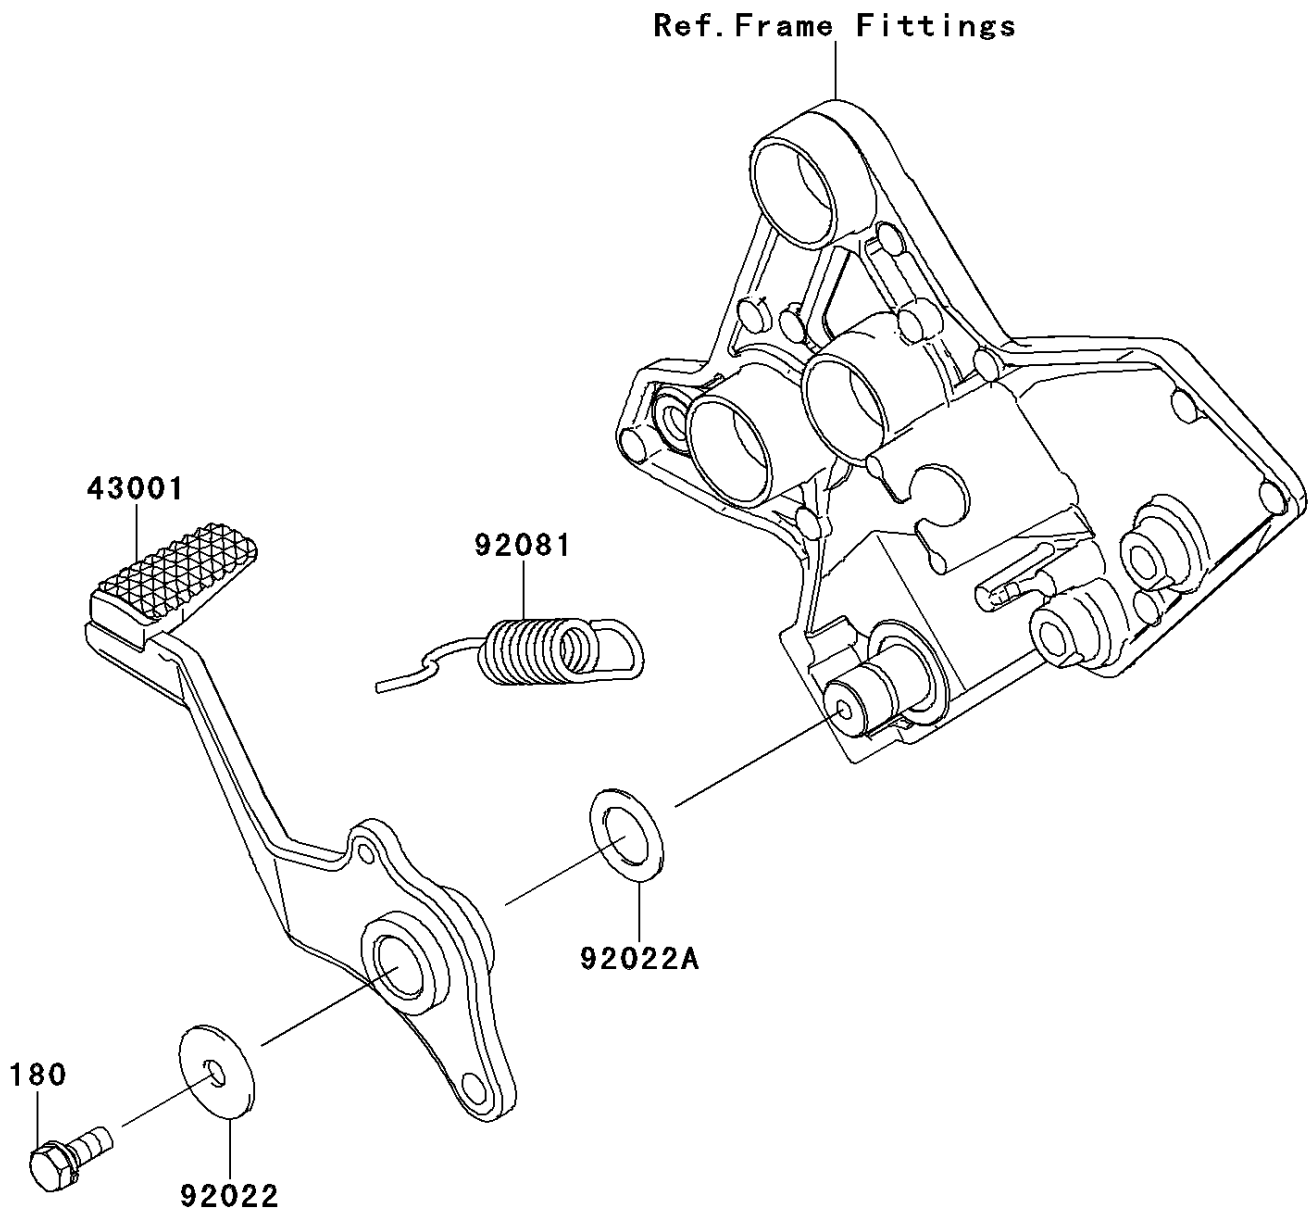

2014 VERSYS® 1000 (European) PARTS DIAGRAM

Brake Pedal

F2260

2014 VERSYS® 1000 (European) PARTS LIST

Brake Pedal

ITEM NAME	PART NUMBER	QUANTITY
BOLT-UPSET-WS,6X16 (Ref # 180)	180AA0616	1
LEVER-BRAKE,PEDAL (Ref # 43001)	43001-0128	1
WASHER,7X24X1.6 (Ref # 92022)	92022-228	1
WASHER,15.3X24X1 (Ref # 92022A)	92022-326	1
SPRING,BRAKE PEDAL (Ref # 92081)	92081-1833	1