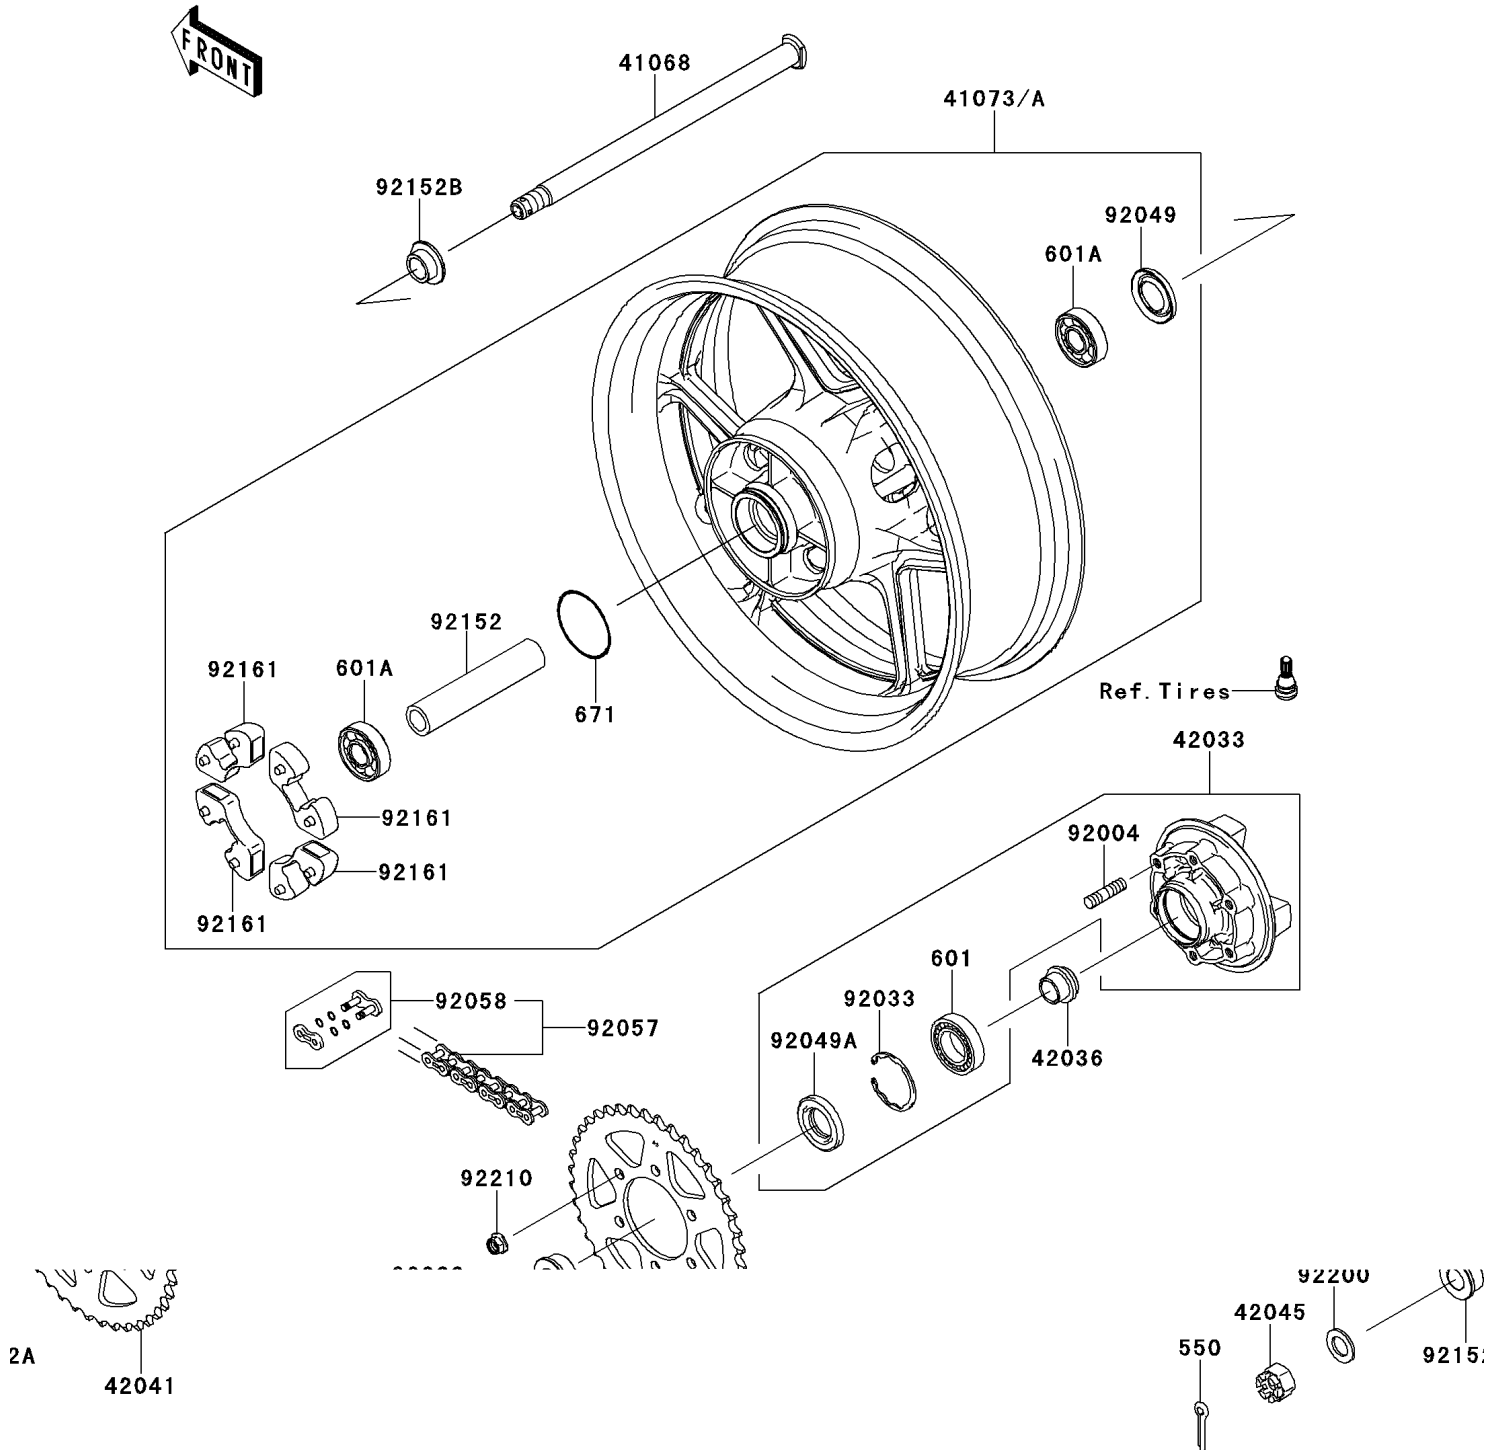

2014 VERSYS® 1000 (European) PARTS DIAGRAM

Rear Hub

F2240

2014 VERSYS® 1000 (European) PARTS LIST

Rear Hub

ITEM NAME	PART NUMBER	QUANTITY
PIN-COTTER,4.0X35 (Ref # 550)	550AA4035	1
BEARING-BALL (Ref # 601)	601B6205UU	1
BEARING-BALL,#6304UUC3 (Ref # 601A)	601B6304UU	1
O RING,60MM (Ref # 671)	671B2560	1
AXLE,RR,L344 (Ref # 41068)	41068-0575	1
WHEEL-ASSY,RR,G.BLACK (Ref # 41073)	41073-0572-18F	1
COUPLING-ASSY,RR HUB (Ref # 42033)	42033-0028	1
SLEEVE,RR HUB,L=23 (Ref # 42036)	42036-1251	1
SPROCKET-HUB,43T (Ref # 42041)	42041-1467	1
NUT,CASTLE,18MM (Ref # 42045)	42045-018	1
STUD,10X19 (Ref # 92004)	92004-0028	1
RING-SNAP,52MM (Ref # 92033)	92033-1043	1
SEAL-OIL,27X52X5 (Ref # 92049)	92049-0723	1
SEAL-OIL (Ref # 92049A)	92049-1287	1
CHAIN,DRIVE,EK525RMX,116L (Ref # 92057)	92057-0572	1
JOINT-CHAIN (Ref # 92058)	92058-0029	1
COLLAR,RR HUB,L=144.5 (Ref # 92152)	92152-0088	1
COLLAR,RR AXLE,LH,L=18 (Ref # 92152A)	92152-0118	1
COLLAR,RR AXLE,RH,20X28X14.5 (Ref # 92152B)	92152-0876	1
DAMPER,SHOCK,RR HUB (Ref # 92161)	92161-0342	1
WASHER,19X32X2.6 (Ref # 92200)	92200-1489	1
NUT,LOCK,FLANGED,10MM (Ref # 92210)	92210-0276	1