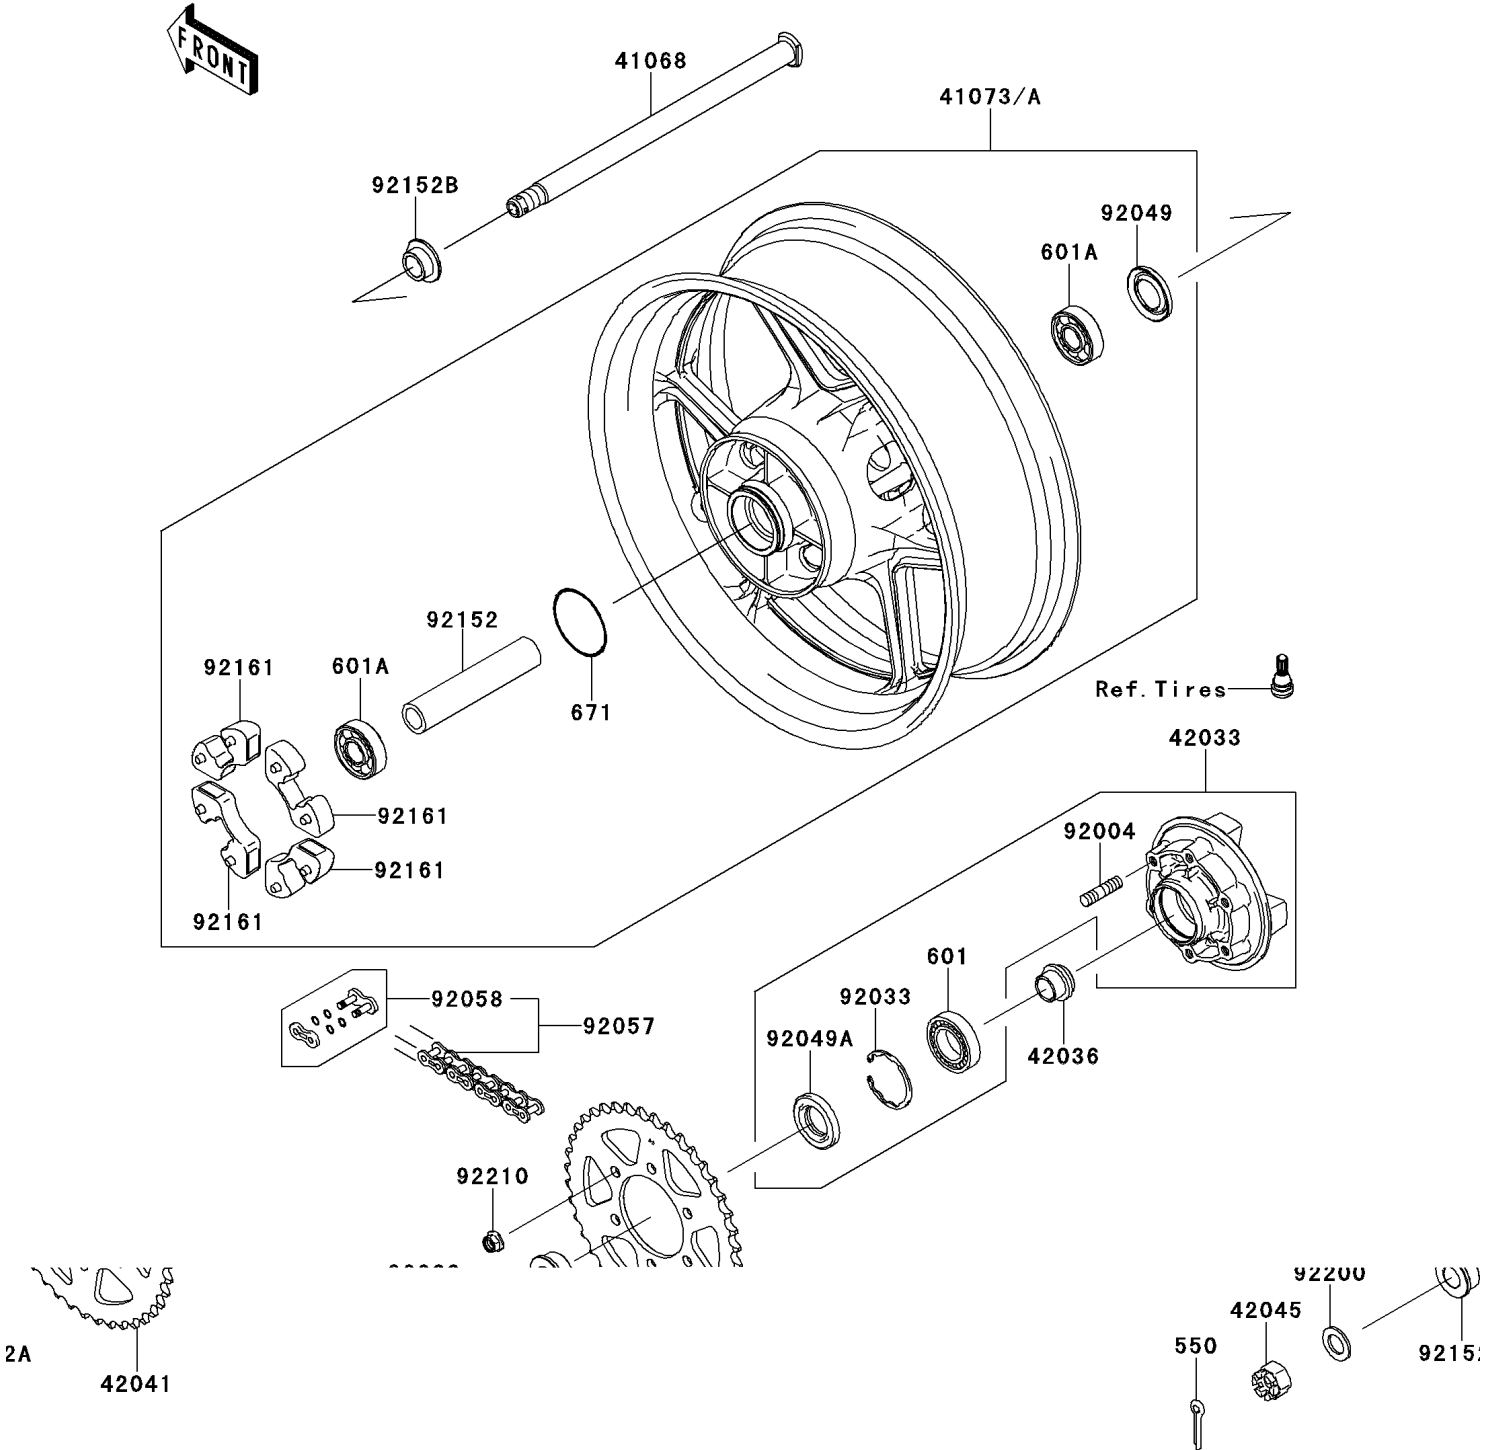

2013 VERSYS® 1000 (European) PARTS DIAGRAM

Rear Hub

F2240

2013 VERSYS® 1000 (European) PARTS LIST

Rear Hub

ITEM NAME	PART NUMBER	QUANTITY
PIN-COTTER,4.0X35 (Ref # 550)	550AA4035	1
BEARING-BALL (Ref # 601)	601B6205UU	1
BEARING-BALL,#6304UUC3 (Ref # 601A)	601B6304UU	2
O RING,60MM (Ref # 671)	671B2560	1
AXLE,RR,L344 (Ref # 41068)	41068-0575	1
WHEEL-ASSY,RR,G.BLACK (Ref # 41073)	41073-0572-18F	1
COUPLING-ASSY,RR HUB (Ref # 42033)	42033-0028	1
SLEEVE,RR HUB,L=23 (Ref # 42036)	42036-1251	1
SPROCKET-HUB,43T (Ref # 42041)	42041-1467	1
NUT,CASTLE,18MM (Ref # 42045)	42045-018	1
STUD,10X19 (Ref # 92004)	92004-0028	6
RING-SNAP,52MM (Ref # 92033)	92033-1043	1
SEAL-OIL,27X52X5 (Ref # 92049)	92049-0723	1
SEAL-OIL (Ref # 92049A)	92049-1287	1
CHAIN,DRIVE,EK525RMX,116L (Ref # 92057)	92057-0572	1
JOINT-CHAIN (Ref # 92058)	92058-0029	1
COLLAR,RR HUB,L=144.5 (Ref # 92152)	92152-0088	1
COLLAR,RR AXLE,LH,L=18 (Ref # 92152A)	92152-0118	1
COLLAR,RR AXLE,RH,20X28X14.5 (Ref # 92152B)	92152-0876	1
DAMPER,SHOCK,RR HUB (Ref # 92161)	92161-0342	4
WASHER,19X32X2.6 (Ref # 92200)	92200-1489	1
NUT,LOCK,FLANGED,10MM (Ref # 92210)	92210-0276	6