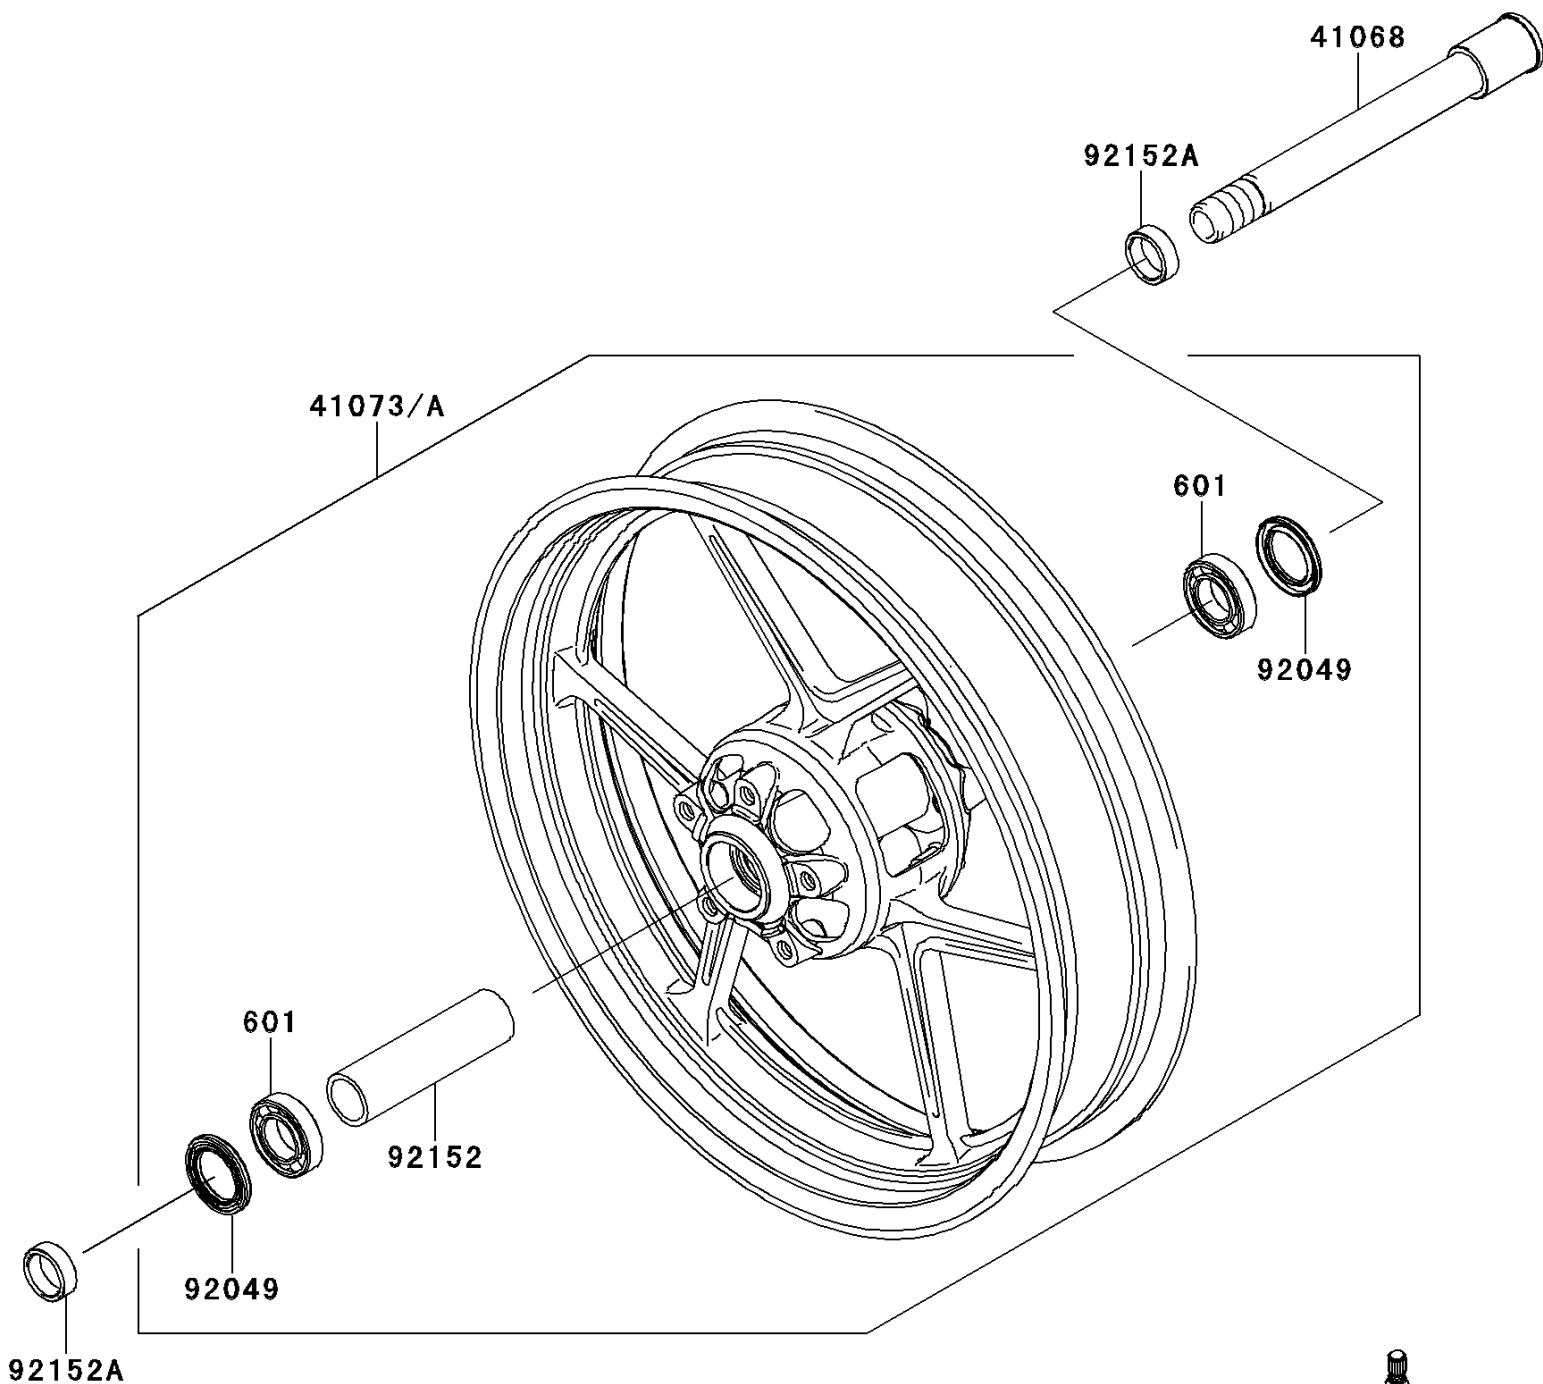

2014 VERSYS® 1000 (European) PARTS DIAGRAM

Front Hub

F2230

Ref. Tires

2014 VERSYS® 1000 (European) PARTS LIST

Front Hub

| ITEM NAME | PART NUMBER | QUANTITY |
|---------------------------------------|----------------|----------|
| BEARING-BALL,#6005UU (Ref # 601) | 601B6005UU | 1 |
| AXLE,FR (Ref # 41068) | 41068-1463 | 1 |
| WHEEL-ASSY,FR,G.BLACK (Ref # 41073) | 41073-0592-18F | 1 |
| SEAL-OIL,BJN-C2 32X47X5 (Ref # 92049) | 92049-0050 | 1 |
| COLLAR,FR HUB,L=115 (Ref # 92152) | 92152-0242 | 1 |
| COLLAR,FR AXLE,L=10.5 (Ref # 92152A) | 92152-0474 | 1 |