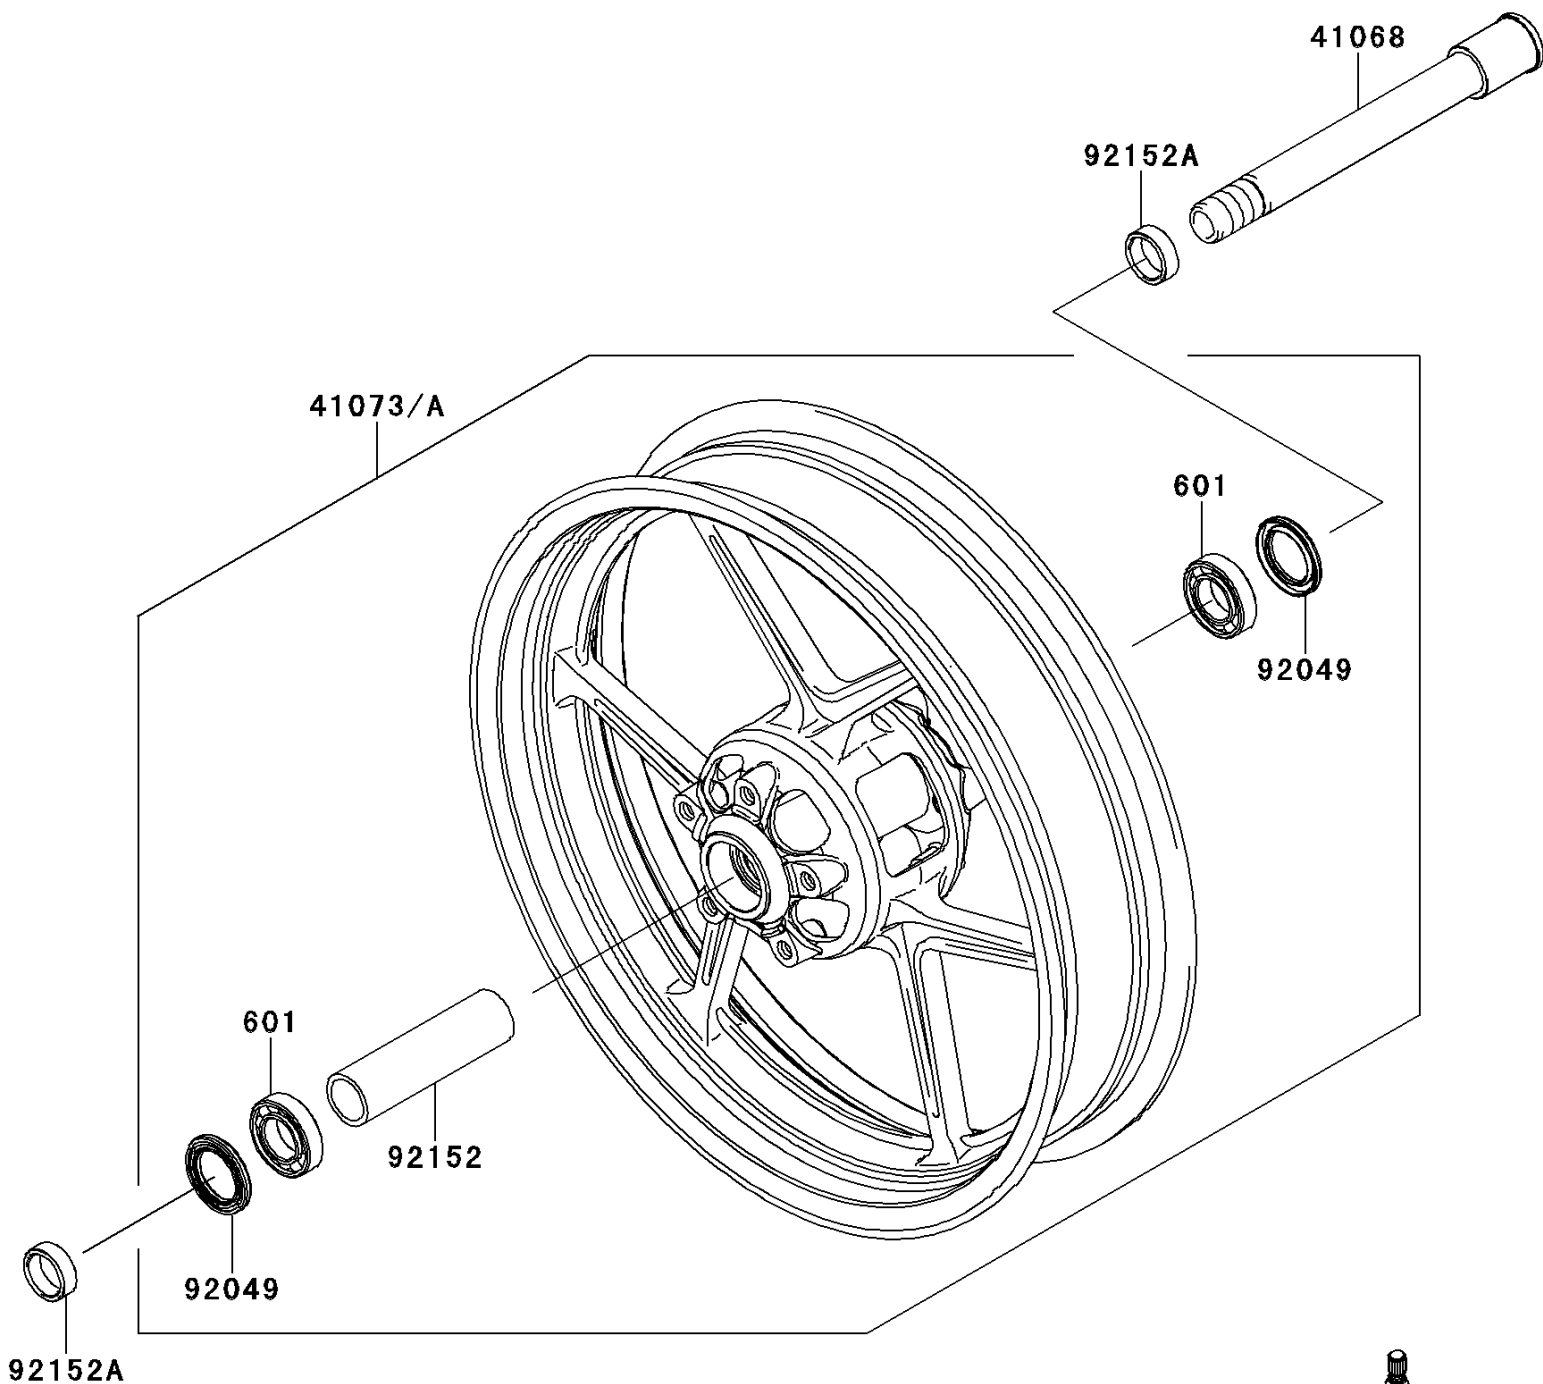

## 2013 VERSYS® 1000 (European) PARTS DIAGRAM

Front Hub

F2230

## 2013 VERSYS® 1000 (European) PARTS LIST

Front Hub

ITEM NAME	PART NUMBER	QUANTITY
BEARING-BALL,#6005UU (Ref # 601)	601B6005UU	1
AXLE,FR (Ref # 41068)	41068-1463	1
WHEEL-ASSY,FR,G.BLACK (Ref # 41073)	41073-0592-18F	1
SEAL-OIL,BJN-C2 32X47X5 (Ref # 92049)	92049-0050	1
COLLAR,FR HUB,L=115 (Ref # 92152)	92152-0242	1
COLLAR,FR AXLE,L=10.5 (Ref # 92152A)	92152-0474	1