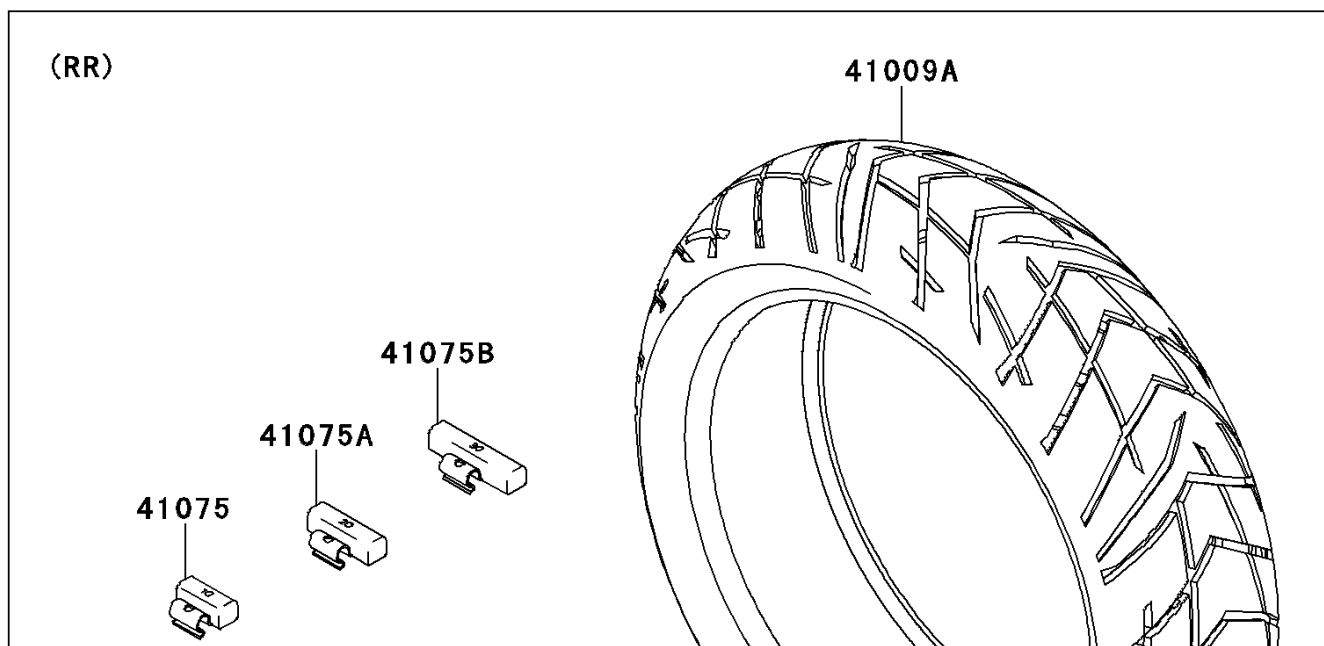

## 2014 VERSYS® 1000 (European) PARTS DIAGRAM

Tires

F2210

## 2014 VERSYS® 1000 (European) PARTS LIST

Tires

ITEM NAME	PART NUMBER	QUANTITY
VALVE,TIRE (Ref # 16126)	16126-1140	1
TIRE,FR,120/70ZR17 58W,S.T.(P) (Ref # 41009)	41009-0507	1
TIRE,RR,180/55ZR17 73W,S.T.(P) (Ref # 41009A)	41009-0508	1
BALANCER-WHEEL,10G,SILVER (Ref # 41075)	41075-0007	1
BALANCER-WHEEL,20G,SILVER (Ref # 41075A)	41075-0008	1
BALANCER-WHEEL,30G,SILVER (Ref # 41075B)	41075-0009	1