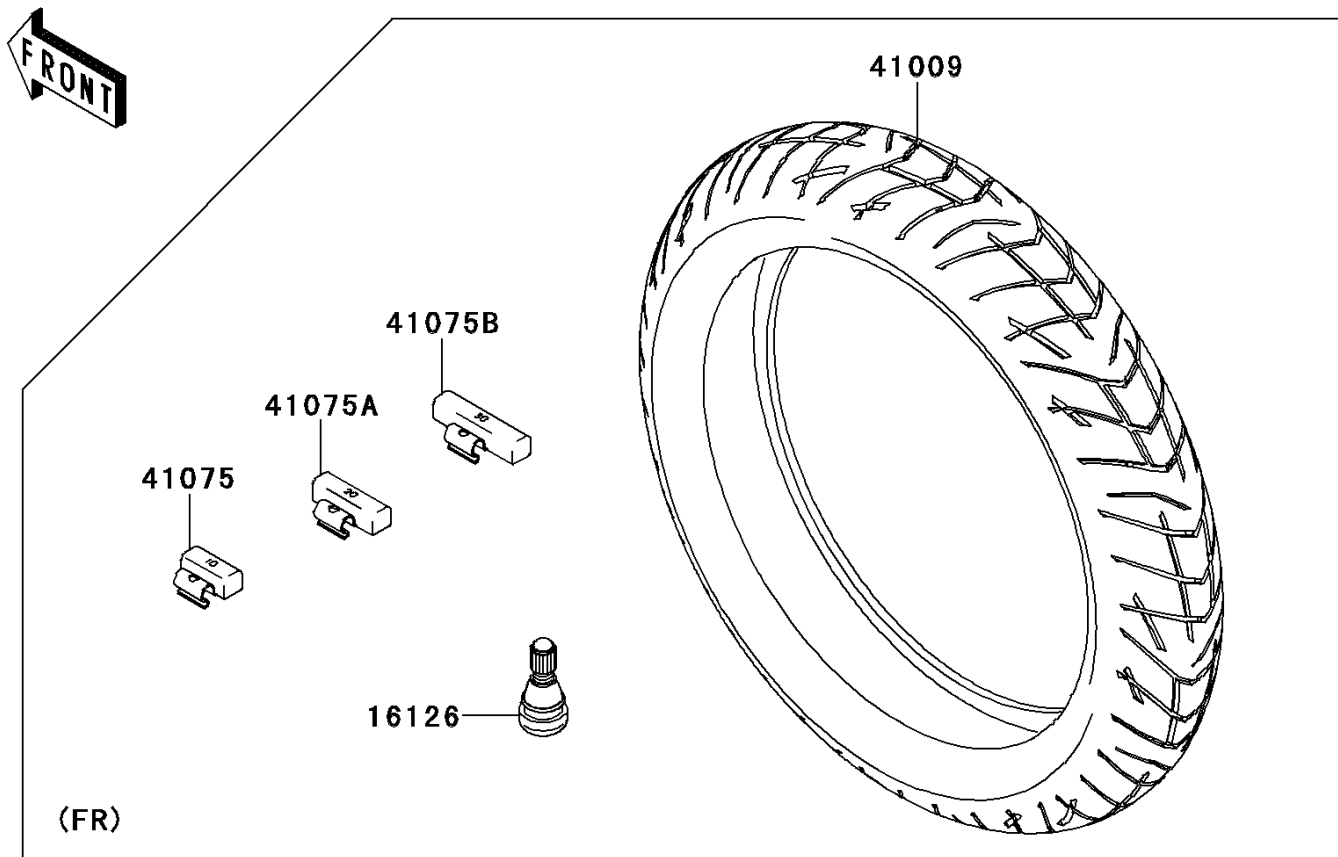

## 2014 VERSYS® 1000 (European) PARTS DIAGRAM

Tires

F2210

## 2014 VERSYS® 1000 (European) PARTS LIST

Tires

ITEM NAME	PART NUMBER	QUANTITY
VALVE,TIRE (Ref # 16126)	16126-1140	1
TIRE,FR,120/70ZR17 58W,S.T.(P) (Ref # 41009)	41009-0507	1
TIRE,RR,180/55ZR17 73W,S.T.(P) (Ref # 41009A)	41009-0508	1
BALANCER-WHEEL,10G,SILVER (Ref # 41075)	41075-0007	1
BALANCER-WHEEL,20G,SILVER (Ref # 41075A)	41075-0008	1
BALANCER-WHEEL,30G,SILVER (Ref # 41075B)	41075-0009	1