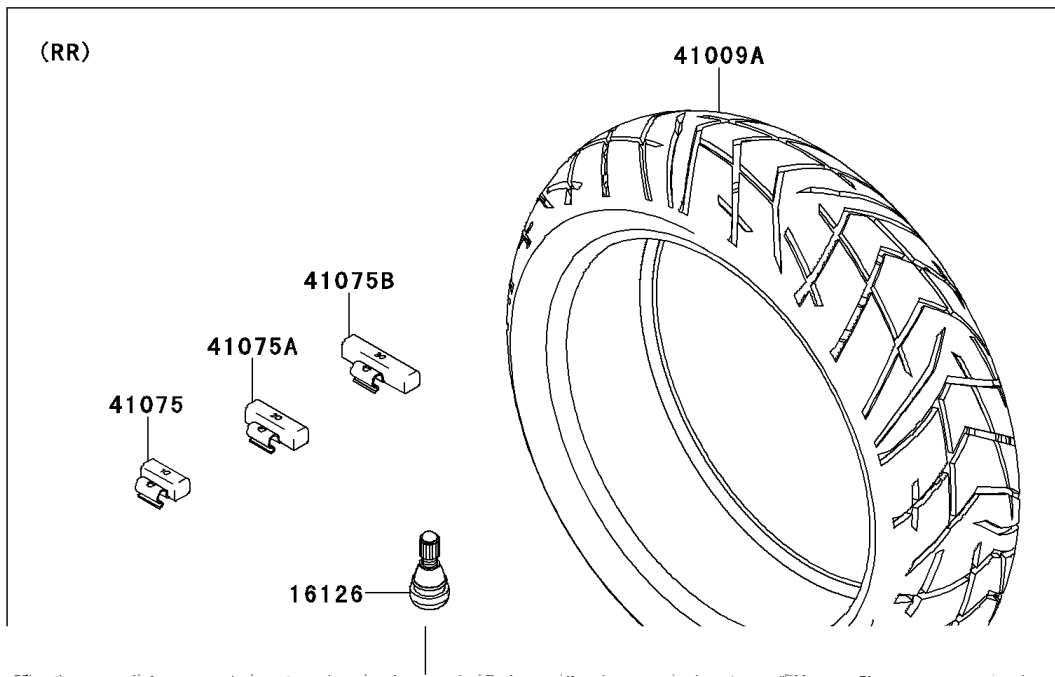

2013 VERSYS® 1000 (European) PARTS DIAGRAM

Tires

F2210

2013 VERSYS® 1000 (European) PARTS LIST

Tires

ITEM NAME	PART NUMBER	QUANTITY
VALVE,TIRE (Ref # 16126)	16126-1140	2
TIRE,FR,120/70ZR17 58W,S.T.(P) (Ref # 41009)	41009-0507	1
TIRE,RR,180/55ZR17 73W,S.T.(P) (Ref # 41009A)	41009-0508	1
BALANCER-WHEEL,10G,SILVER (Ref # 41075)	41075-0007	AR
BALANCER-WHEEL,20G,SILVER (Ref # 41075A)	41075-0008	AR
BALANCER-WHEEL,30G,SILVER (Ref # 41075B)	41075-0009	AR