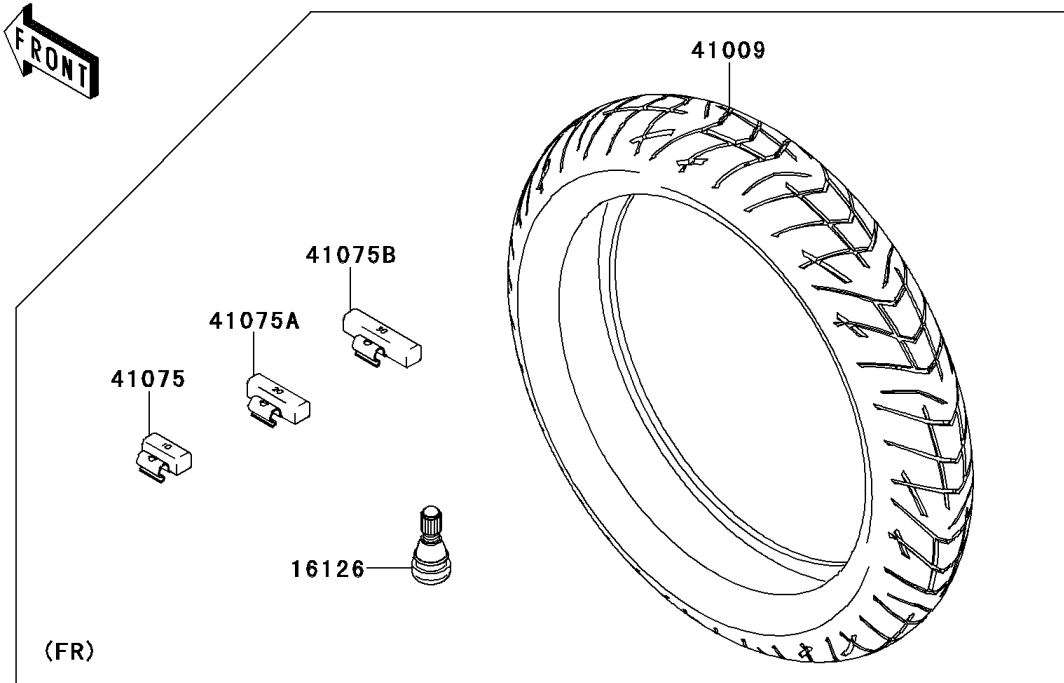

2013 VERSYS® 1000 (European) PARTS DIAGRAM

Tires

F2210

2013 VERSYS® 1000 (European) PARTS LIST

Tires

ITEM NAME	PART NUMBER	QUANTITY
VALVE,TIRE (Ref # 16126)	16126-1140	2
TIRE,FR,120/70ZR17 58W,S.T.(P) (Ref # 41009)	41009-0507	1
TIRE,RR,180/55ZR17 73W,S.T.(P) (Ref # 41009A)	41009-0508	1
BALANCER-WHEEL,10G,SILVER (Ref # 41075)	41075-0007	AR
BALANCER-WHEEL,20G,SILVER (Ref # 41075A)	41075-0008	AR
BALANCER-WHEEL,30G,SILVER (Ref # 41075B)	41075-0009	AR