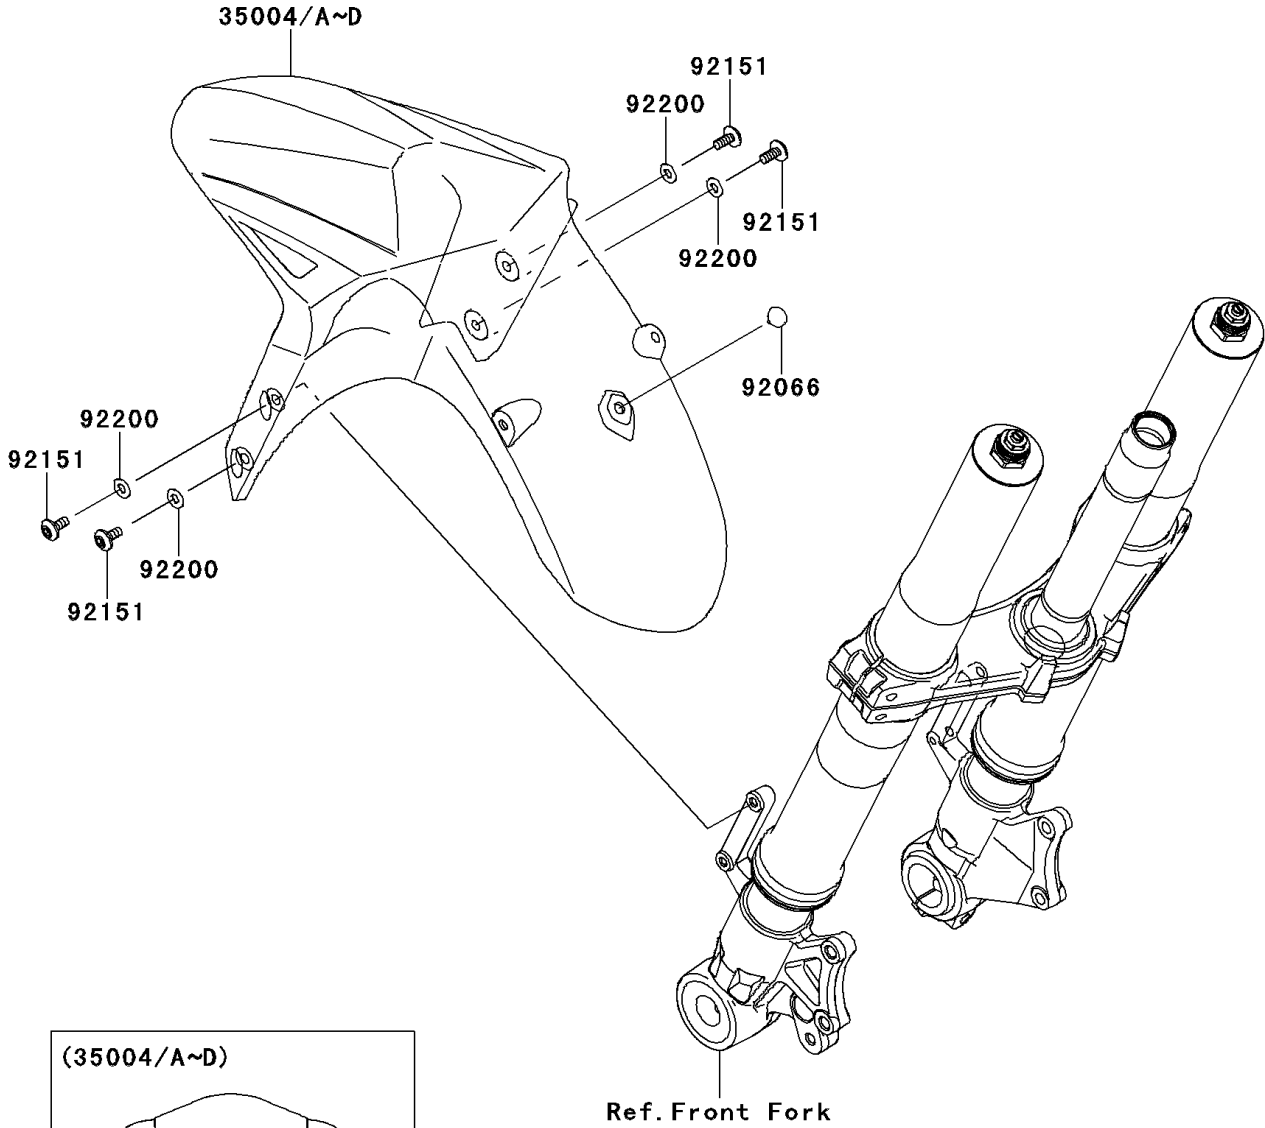

2013 VERSYS® 1000 (European) PARTS DIAGRAM

Front Fender(s)

F2171

2013 VERSYS® 1000 (European) PARTS LIST

Front Fender(s)

ITEM NAME	PART NUMBER	QUANTITY
FENDER-FRONT,C.B.ORANGE (Ref # 35004)	35004-0311-17L	1
FENDER-FRONT,M.M.GRAY (Ref # 35004B)	35004-0311-25X	1
PLUG,ANCHOR CLIP (Ref # 92066)	92066-0741	1
BOLT,SOCKET,6X14 (Ref # 92151)	92151-1654	4
WASHER,6.5X14X1 (Ref # 92200)	92200-1388	4