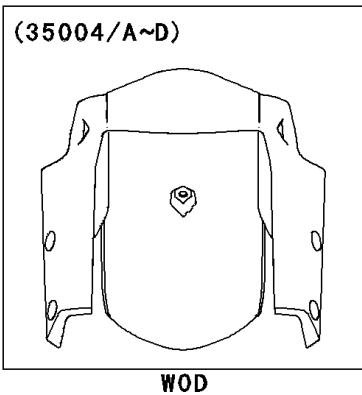

2013 VERSYS® 1000 (European) PARTS DIAGRAM

Front Fender(s)

F2171

2013 VERSYS® 1000 (European) PARTS LIST

Front Fender(s)

ITEM NAME	PART NUMBER	QUANTITY
FENDER-FRONT,C.B.ORANGE (Ref # 35004)	35004-0311-17L	1
FENDER-FRONT,M.M.GRAY (Ref # 35004B)	35004-0311-25X	1
PLUG,ANCHOR CLIP (Ref # 92066)	92066-0741	1
BOLT,SOCKET,6X14 (Ref # 92151)	92151-1654	4
WASHER,6.5X14X1 (Ref # 92200)	92200-1388	4