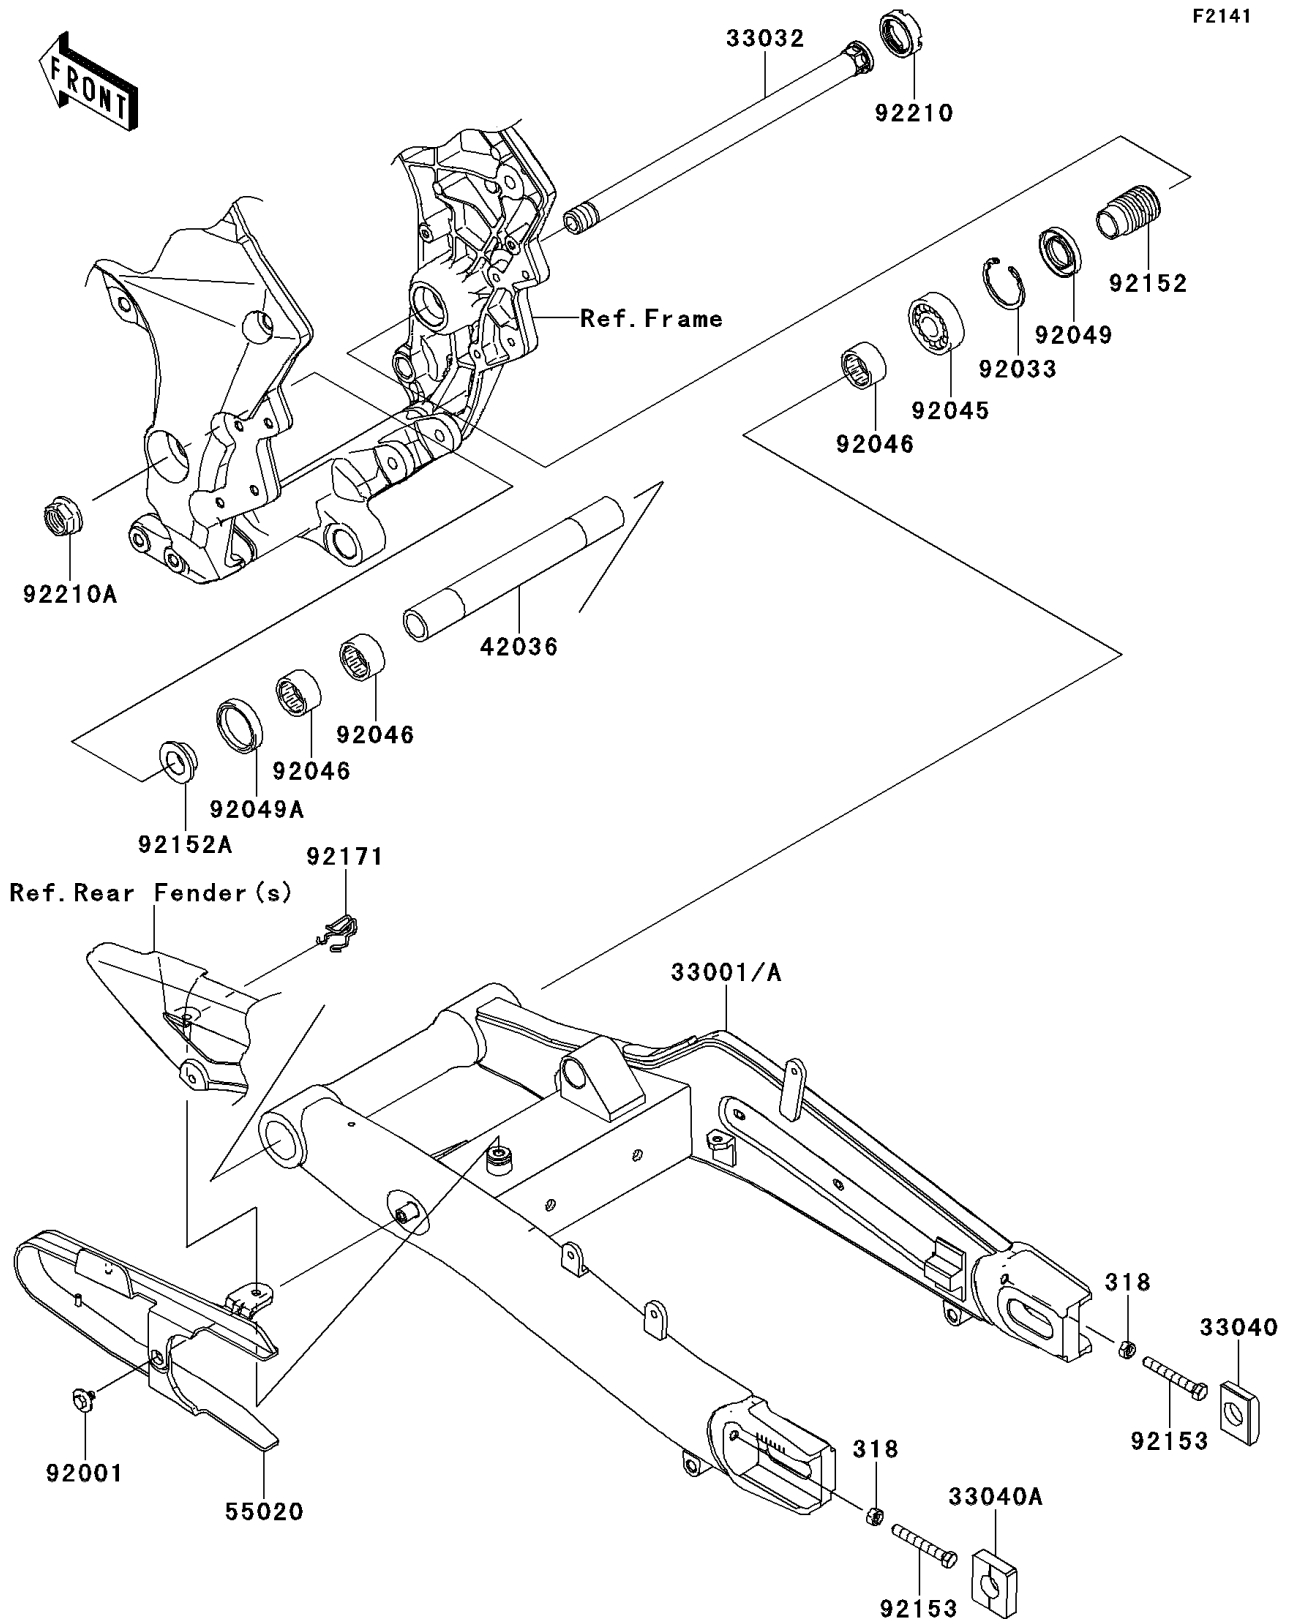

2014 VERSYS® 1000 (European) PARTS DIAGRAM

Swingarm

2014 VERSYS® 1000 (European) PARTS LIST

Swingarm

ITEM NAME	PART NUMBER	QUANTITY
NUT-HEX-SMALL,8MM (Ref # 318)	318AA0800	1
ARM-COMP-SWING,F.S.BLACK (Ref # 33001)	33001-0571-18R	1
SHAFT-SWING ARM (Ref # 33032)	33032-0013	1
ADJUSTER-CHAIN,RH (Ref # 33040)	33040-0040	1
ADJUSTER-CHAIN,LH (Ref # 33040A)	33040-1109	1
SLEEVE,SWING ARM PIVOT,L=226 (Ref # 42036)	42036-1341	1
GUARD,CHAIN (Ref # 55020)	55020-0549	1
BOLT,6X12 (Ref # 92001)	92001-1771	1
RING-SNAP,42MM (Ref # 92033)	92033-1041	1
BEARING-BALL,6004UL11 (Ref # 92045)	92045-0017	1
BEARING-NEEDLE,7E-HVS 28X34X17 (Ref # 92046)	92046-0008	1
SEAL-OIL,MHSA25X42X6 (Ref # 92049)	92049-1314	1
SEAL-OIL,MHSA25X34X7 (Ref # 92049A)	92049-1352	1
COLLAR,SWING ARM,L=47 (Ref # 92152)	92152-0154	1
COLLAR,SWING ARM,L=12.5 (Ref # 92152A)	92152-1234	1
BOLT,8X55 (Ref # 92153)	92153-1407	1
CLAMP (Ref # 92171)	92171-0907	1
NUT,30MM (Ref # 92210)	92210-0134	1
NUT,FLANGED,20MM (Ref # 92210A)	92210-0320	1