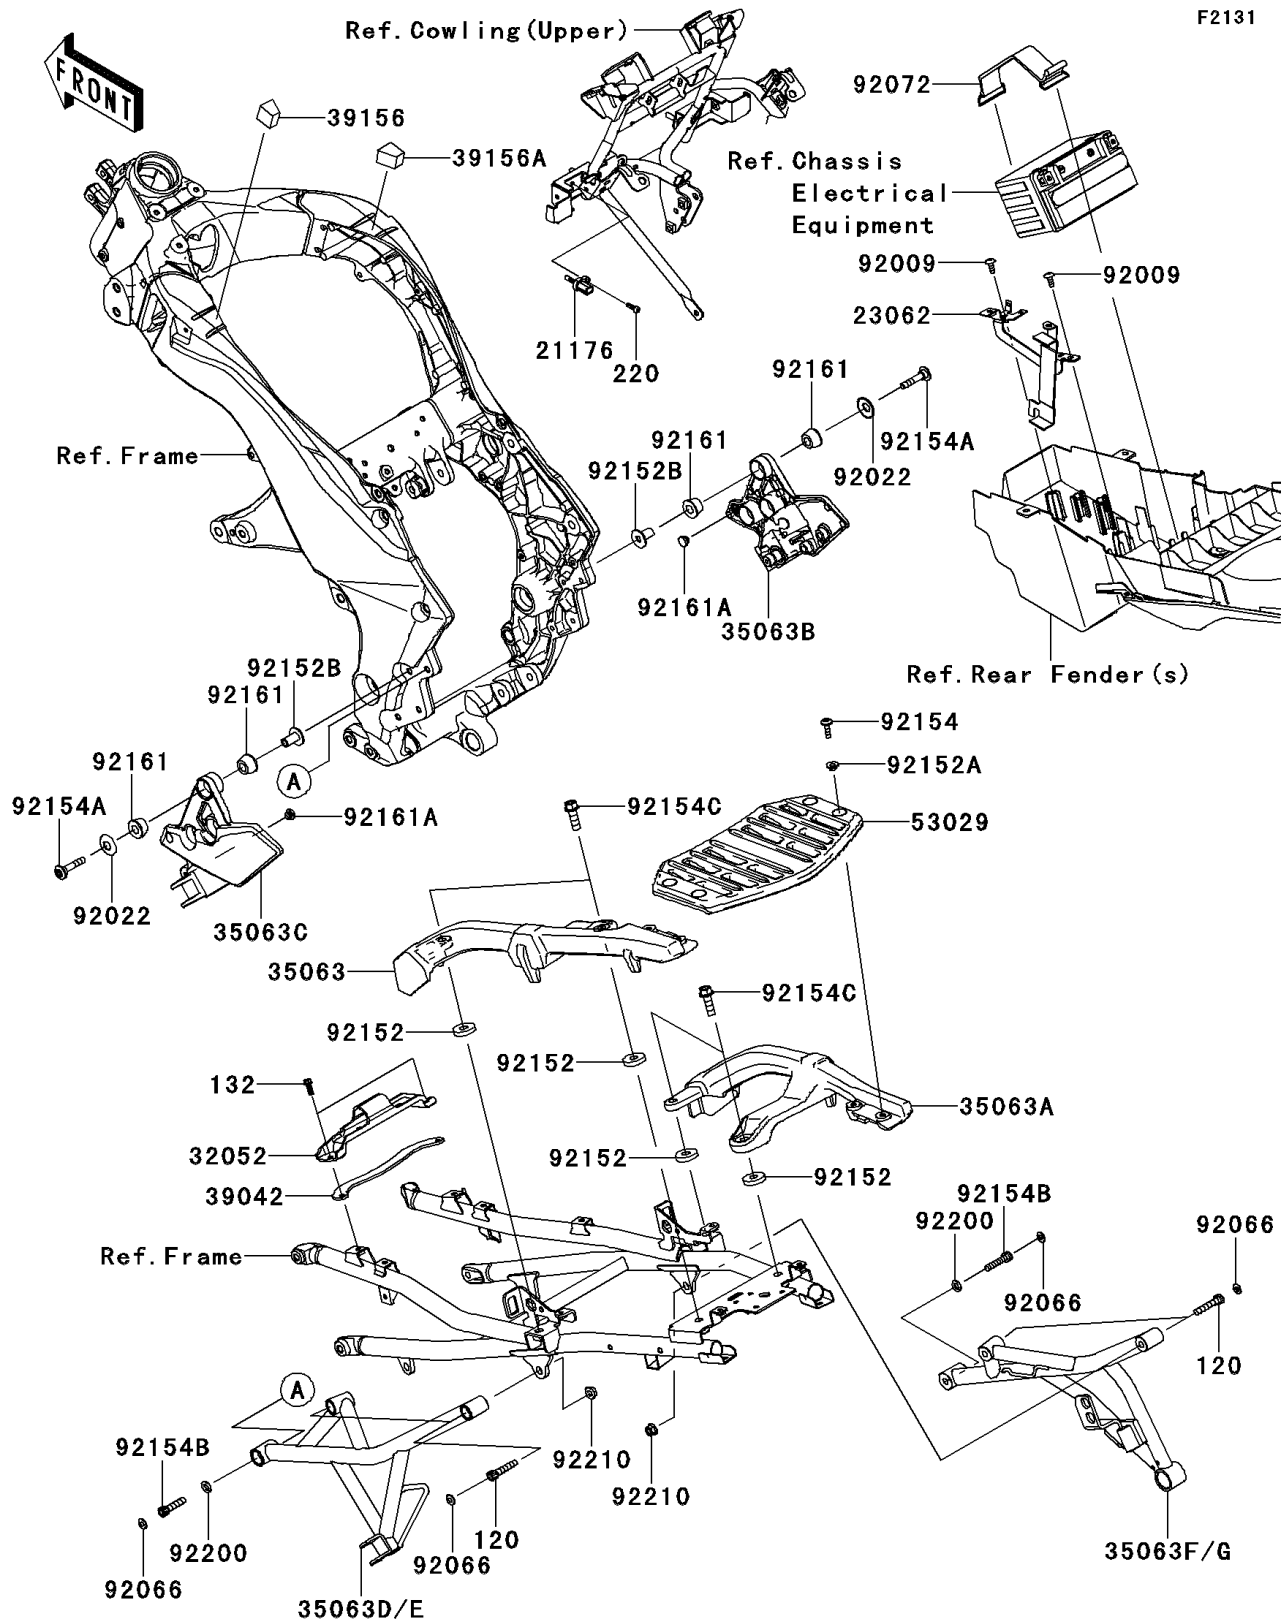

2014 VERSYS® 1000 (European) PARTS DIAGRAM

Frame Fittings

F2131

2014 VERSYS® 1000 (European) PARTS LIST

Frame Fittings

ITEM NAME	PART NUMBER	QUANTITY
BOLT-SOCKET,8X40 (Ref # 120)	120CB0840	1
BOLT-FLANGED-SMALL,6X16 (Ref # 132)	132BA0616	1
SCREW-PAN-CROS,5X16 (Ref # 220)	220AB0516	1
SENSOR,AIR TEMPERATURE (Ref # 21176)	21176-0048	1
BRACKET-COMP,ECU (Ref # 23062)	23062-0768	1
BRACKET-TANK (Ref # 32052)	32052-0719	1
STAY,CARRIER,LH,F.S.BLACK (Ref # 35063)	35063-0831-18R	1
STAY,CARRIER,RH,F.S.BLACK (Ref # 35063A)	35063-0832-18R	1
STAY,STEP,FR,RH (Ref # 35063B)	35063-0838	1
STAY,STEP,FR,LH (Ref # 35063C)	35063-0843	1
STAY,STEP,RR,LH,F.S.BLACK (Ref # 35063D)	35063-0862-18R	1
STAY,STEP,RR,RH,F.S.BLACK (Ref # 35063F)	35063-0881-18R	1
CROSSMEMBER (Ref # 39042)	39042-0554	1
PAD,LH (Ref # 39156)	39156-0660	1
PAD,RH (Ref # 39156A)	39156-0661	1
CARRIER (Ref # 53029)	53029-0076	1
SCREW,TAPPING (Ref # 92009)	92009-1113	1
WASHER (Ref # 92022)	92022-1737	1
PLUG (Ref # 92066)	92066-1216	1
BAND,L=168 (Ref # 92072)	92072-1306	1
COLLAR,11X30X6 (Ref # 92152)	92152-1000	1
COLLAR,6.5X10X6.2 (Ref # 92152A)	92152-1511	1
COLLAR,8.8X12X25.6 (Ref # 92152B)	92152-1594	1
BOLT,SOCKET,6X22 (Ref # 92154)	92154-0787	1
BOLT,SOCKET,8X37 (Ref # 92154A)	92154-0799	1
BOLT,SOCKET,8X40 (Ref # 92154B)	92154-1001	1
BOLT,FLANGED,10X35 (Ref # 92154C)	92154-1048	1
DAMPER,11.8X26X15 (Ref # 92161)	92161-1000	1
DAMPER (Ref # 92161A)	92161-1084	1

2014 VERSYS® 1000 (European) PARTS LIST

Frame Fittings

ITEM NAME	PART NUMBER	QUANTITY
WASHER,8.4X16X1.6 (Ref # 92200)	92200-0807	1
NUT,FLANGED,LOCK,8MM (Ref # 92210)	92210-0159	1