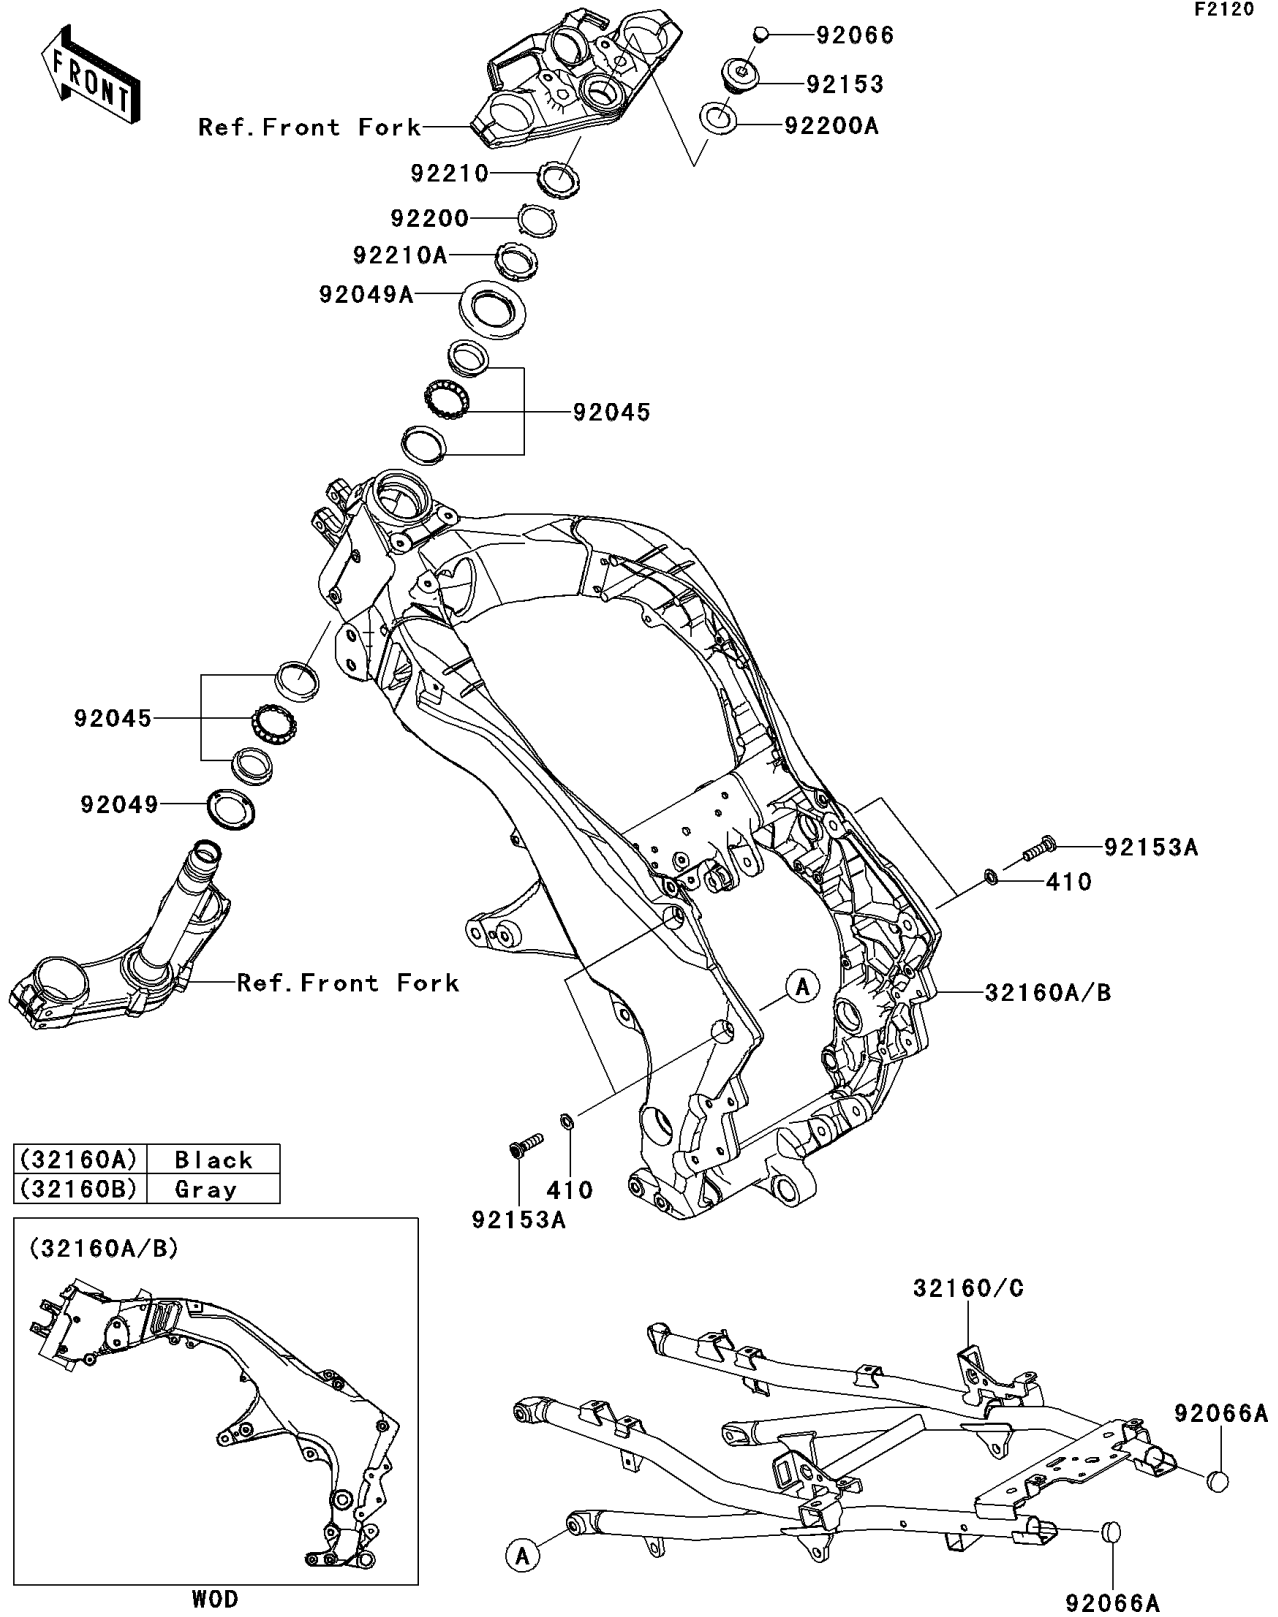

2014 VERSYS® 1000 (European) PARTS DIAGRAM

Frame

F2120

2014 VERSYS® 1000 (European) PARTS LIST

Frame

ITEM NAME	PART NUMBER	QUANTITY
WASHER-PLAIN-SMALL,10MM (Ref # 410)	410AA1000	1
FRAME-COMP,MAIN,F.S.BLACK (Ref # 32160A)	32160-0643-18R	1
FRAME-COMP,RR,F.S.BLACK (Ref # 32160C)	32160-0652-18R	1
BEARING-BALL,SF07A17PX1V1 (Ref # 92045)	92045-1384	1
SEAL-OIL,DS35X55X4 (Ref # 92049)	92049-0022	1
SEAL-OIL,MX043N3 (Ref # 92049A)	92049-0091	1
PLUG (Ref # 92066)	92066-0071	1
PLUG (Ref # 92066A)	92066-0749	1
BOLT,26MM (Ref # 92153)	92153-0474	1
BOLT,SOCKET,10X35 (Ref # 92153A)	92153-1442	1
WASHER (Ref # 92200)	92200-0036	1
WASHER,27X42X2.3 (Ref # 92200A)	92200-0081	1
NUT,STEERING STEM 35MM (Ref # 92210)	92210-0062	1
NUT,STEERING STEM,35MM (Ref # 92210A)	92210-0077	1