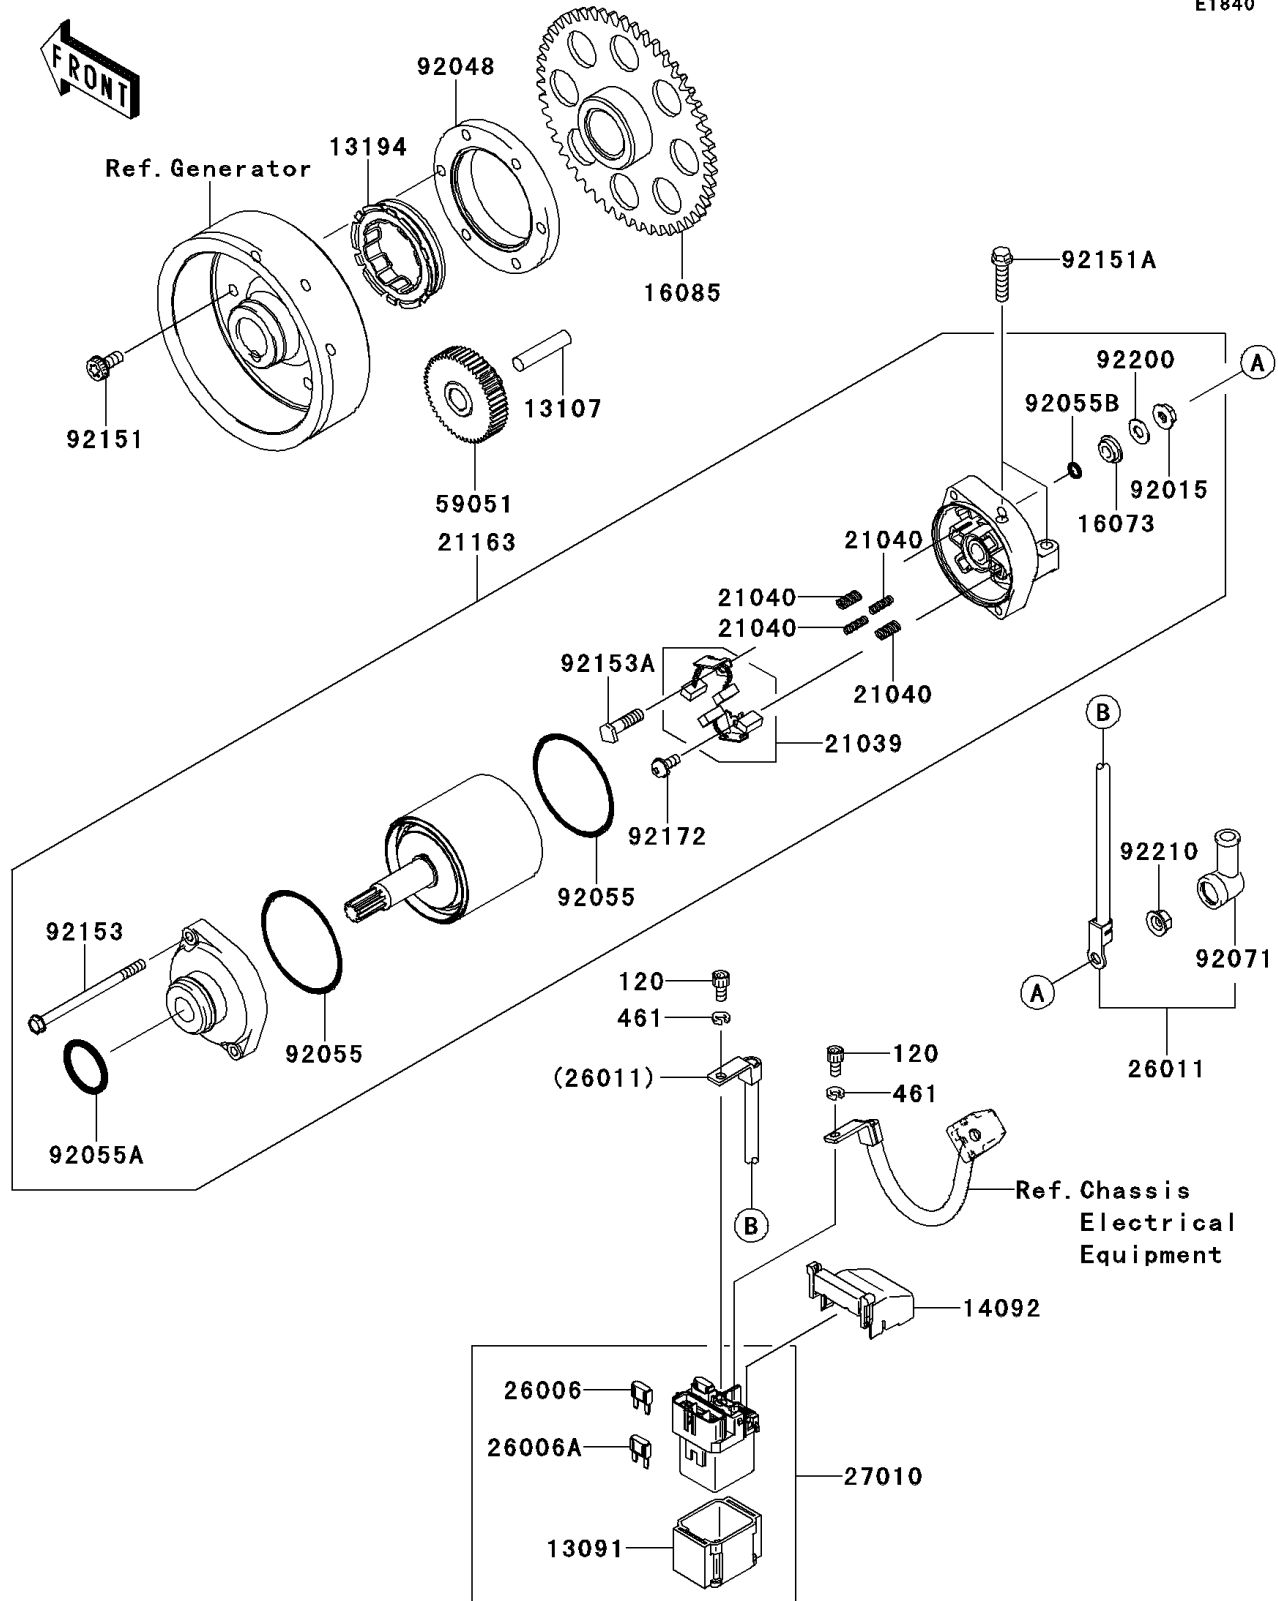

## 2014 VERSYS® 1000 (European) PARTS DIAGRAM

Starter Motor

E1840

## 2014 VERSYS® 1000 (European) PARTS LIST

Starter Motor

ITEM NAME	PART NUMBER	QUANTITY
BOLT-SOCKET,5X10 (Ref # 120)	120CB0510	1
WASHER-SPRING,5MM,BLACK (Ref # 461)	461DB0500	1
HOLDER,MAGNETIC SWITCH (Ref # 13091)	13091-1884	1
SHAFT,IDLER GEAR (Ref # 13107)	13107-1377	1
CLUTCH-ONEWAY (Ref # 13194)	13194-1096	1
COVER (Ref # 14092)	14092-0109	1
INSULATOR (Ref # 16073)	16073-0053	1
GEAR,CLUTCH ONEWAY (Ref # 16085)	16085-1303	1
BRUSH,CARBON (Ref # 21039)	21039-0004	1
SPRING-BRUSH (Ref # 21040)	21040-0003	1
STARTER-ELECTRIC (Ref # 21163)	21163-0065	1
FUSE,MINI BLADE,15A,BLUE (Ref # 26006)	26006-0001	1
FUSE,MINI BLADE,30A,GREEN (Ref # 26006A)	26006-1080	1
WIRE-LEAD (Ref # 26011)	26011-0768	1
SWITCH (Ref # 27010)	27010-0113	1
GEAR-SPUR,IDLER (Ref # 59051)	59051-0100	1
NUT,STARTER MOTOR (Ref # 92015)	92015-1476	1
RACE (Ref # 92048)	92048-0018	1
RING-O (Ref # 92055)	92055-0136	1
RING-O (Ref # 92055A)	92055-1276	1
RING-O,4.5X2.0 (Ref # 92055B)	92055-1370	1
GROMMET (Ref # 92071)	92071-0024	1
BOLT,6X14 (Ref # 92151)	92151-1335	1
BOLT,FLANGED-SMALL,6X25 (Ref # 92151A)	92151-1930	1
BOLT (Ref # 92153)	92153-1850	1
BOLT (Ref # 92153A)	92153-1866	1
SCREW (Ref # 92172)	92172-0334	1
WASHER (Ref # 92200)	92200-0386	1
NUT,6MM (Ref # 92210)	92210-0188	1