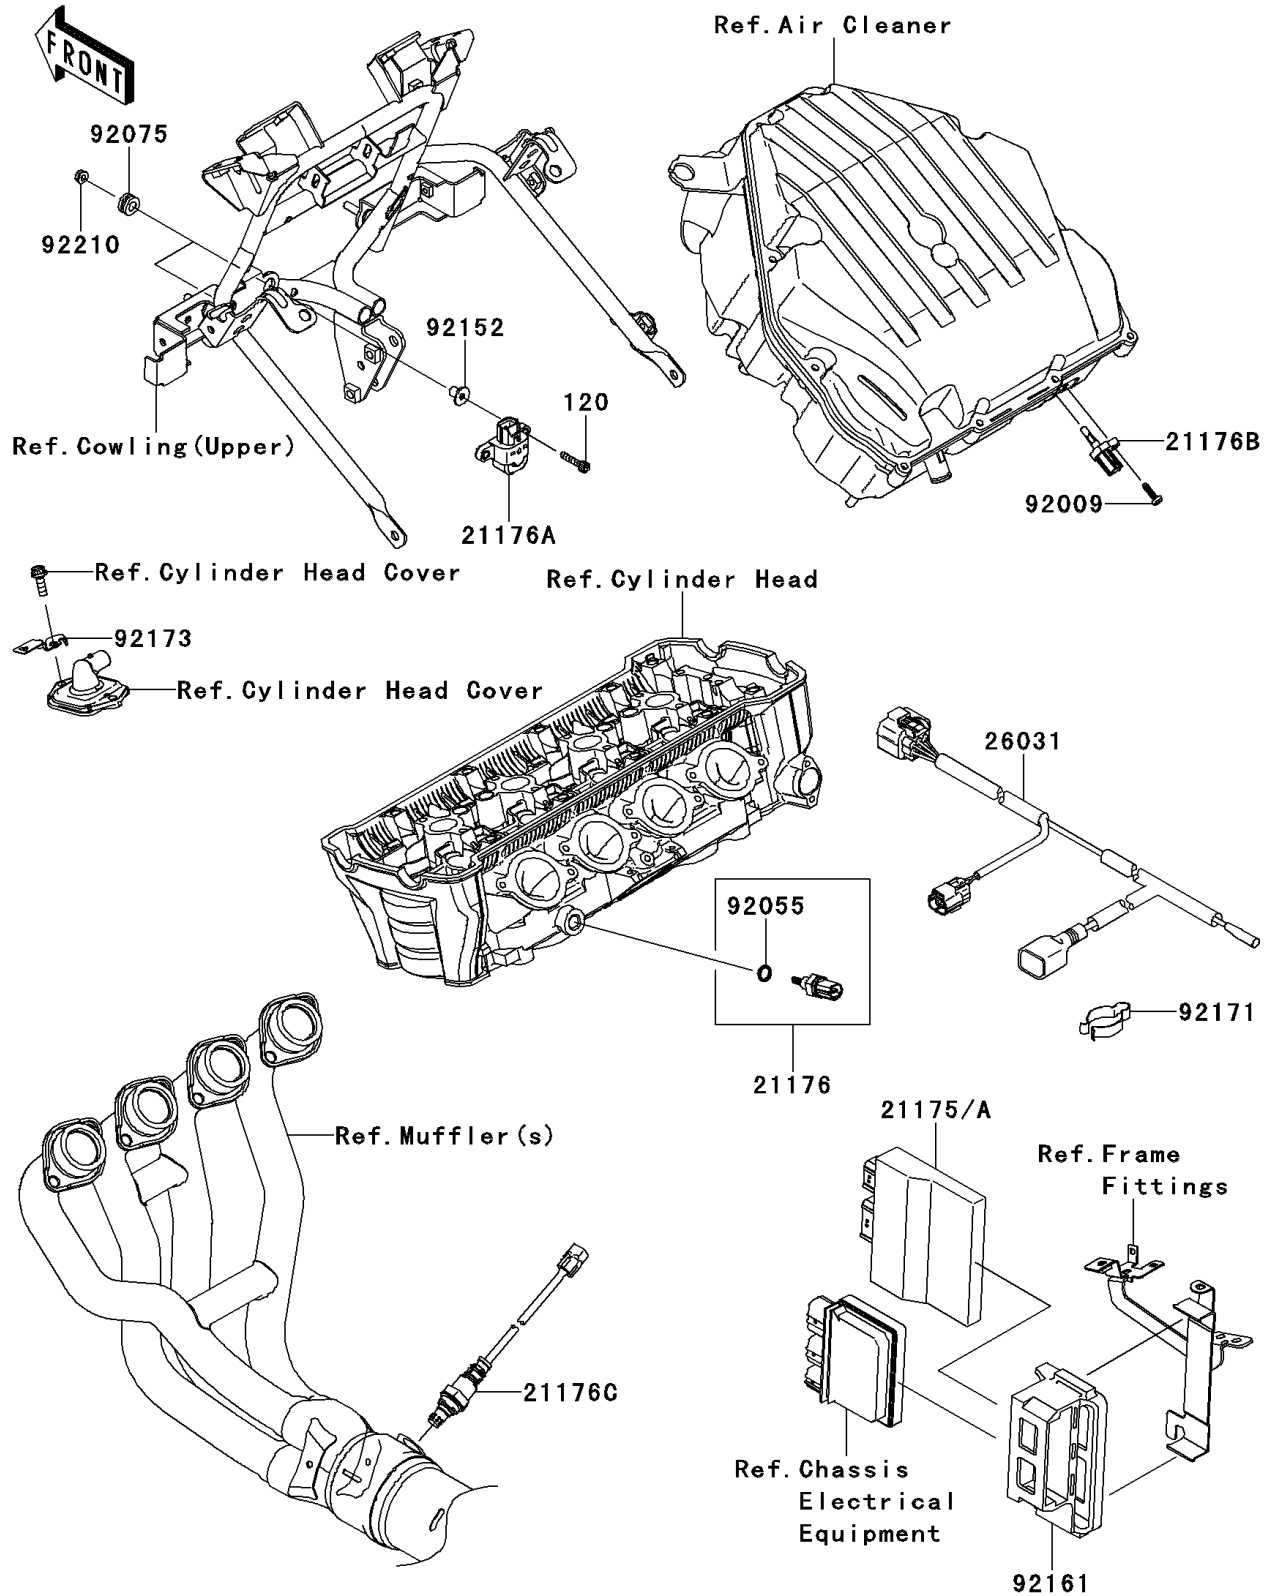

2014 VERSYS® 1000 (European) PARTS DIAGRAM

Fuel Injection

E1530

2014 VERSYS® 1000 (European) PARTS LIST

Fuel Injection

ITEM NAME	PART NUMBER	QUANTITY
BOLT-SOCKET,5X25 (Ref # 120)	120CA0525	1
SENSOR,WATER TEMP (Ref # 21176)	21176-0009	1
SENSOR,VEHICLE-DOWN (Ref # 21176A)	21176-0026	1
SENSOR,AIR TEMPERATURE (Ref # 21176B)	21176-0048	1
SENSOR,OXYGEN (Ref # 21176C)	21176-0132	1
HARNESS,SUB (Ref # 26031)	26031-1235	1
SCREW,TAPPING,5X16 (Ref # 92009)	92009-1984	1
RING-O,9.5X1.9 (Ref # 92055)	92055-0016	1
DAMPER (Ref # 92075)	92075-1912	1
COLLAR (Ref # 92152)	92152-1625	1
DAMPER (Ref # 92161)	92161-0356	1
CLAMP,CABLE (Ref # 92171)	92171-1283	1
CLAMP (Ref # 92173)	92173-0126	1
NUT,FLANGED,5MM (Ref # 92210)	92210-0007	1
CONTROL UNIT-ELECTRONIC (Ref # 21175)	21175-0735	1
CONTROL UNIT-ELECTRONIC (Ref # 21175A)	21175-0753	1