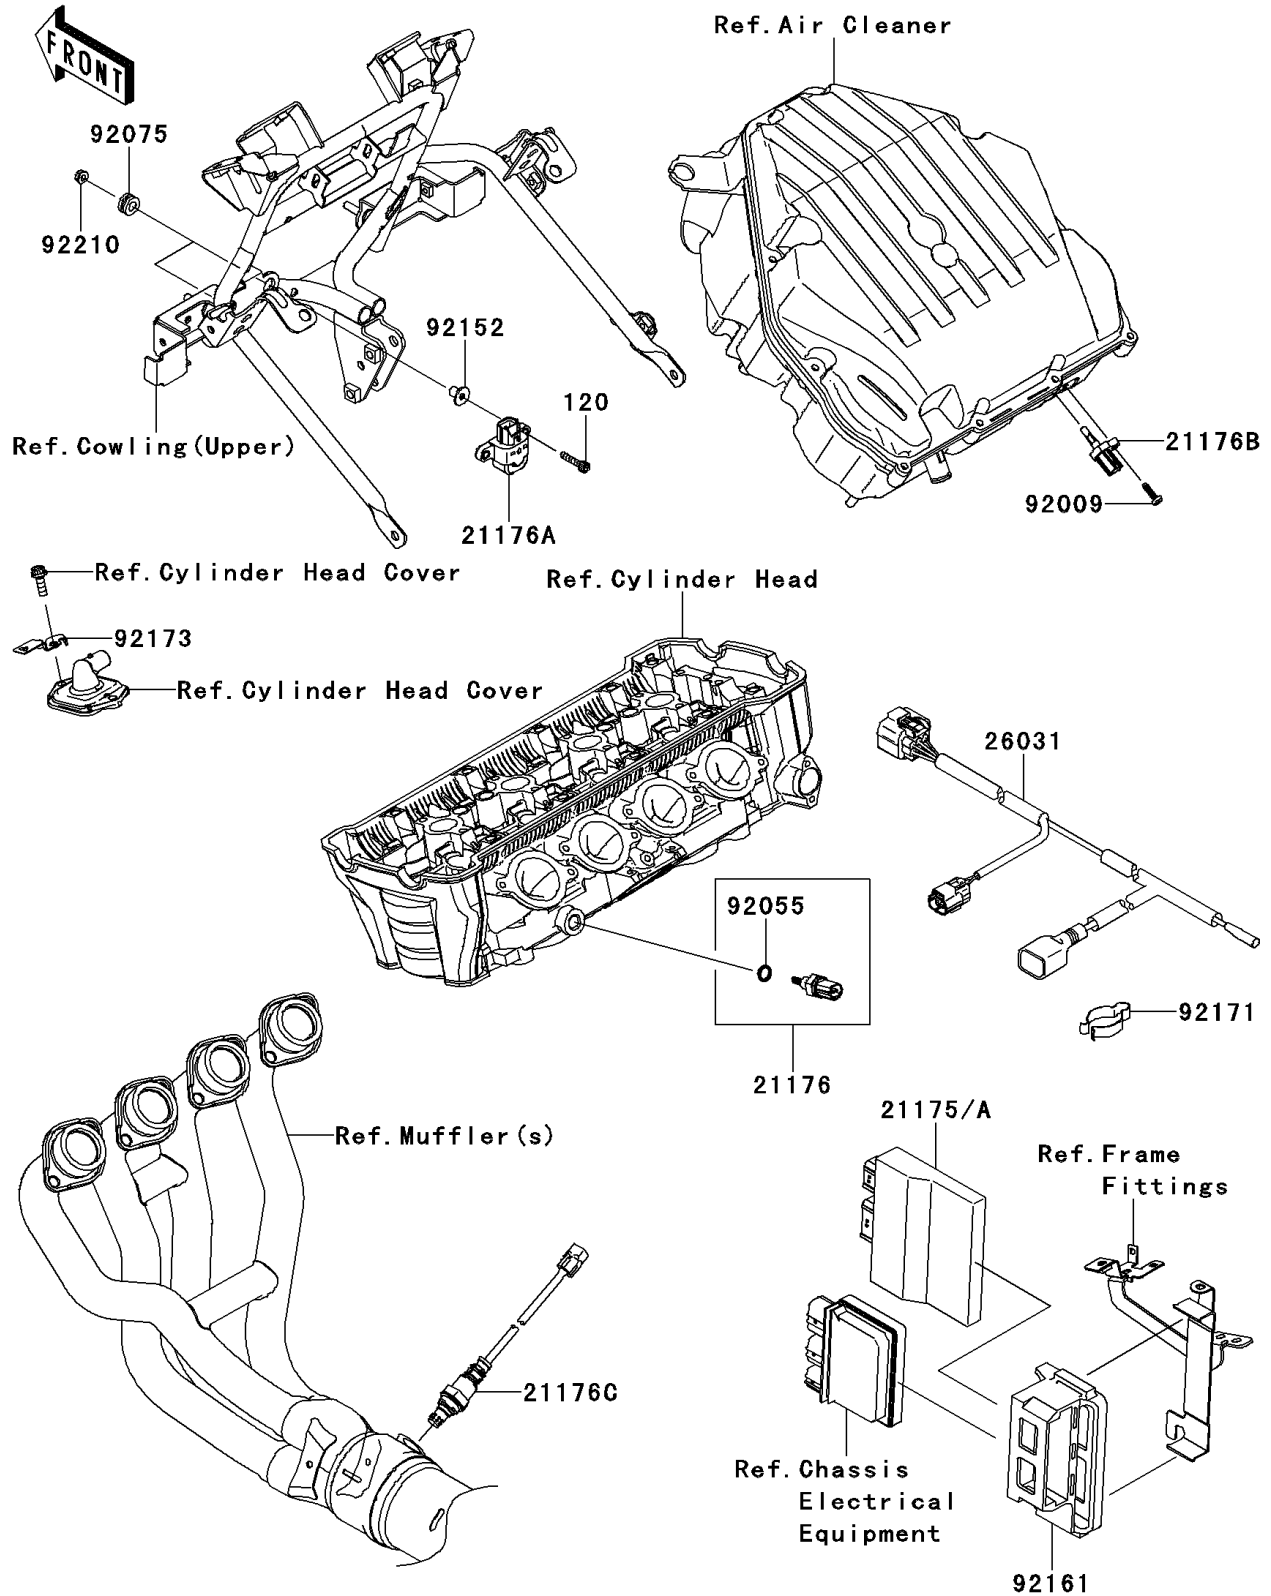

2013 VERSYS® 1000 (European) PARTS DIAGRAM

Fuel Injection

E1530

2013 VERSYS® 1000 (European) PARTS LIST

Fuel Injection

ITEM NAME	PART NUMBER	QUANTITY
BOLT-SOCKET,5X25 (Ref # 120)	120CA0525	1
SENSOR,WATER TEMP (Ref # 21176)	21176-0009	1
SENSOR,VEHICLE-DOWN (Ref # 21176A)	21176-0026	1
SENSOR,AIR TEMPERATURE (Ref # 21176B)	21176-0048	1
SENSOR,OXYGEN (Ref # 21176C)	21176-0132	1
HARNESS,SUB (Ref # 26031)	26031-1235	1
SCREW,TAPPING,5X16 (Ref # 92009)	92009-1984	1
RING-O,9.5X1.9 (Ref # 92055)	92055-0016	1
DAMPER (Ref # 92075)	92075-1912	1
COLLAR (Ref # 92152)	92152-1625	1
DAMPER (Ref # 92161)	92161-0356	1
CLAMP,CABLE (Ref # 92171)	92171-1283	1
CLAMP (Ref # 92173)	92173-0126	1
NUT,FLANGED,5MM (Ref # 92210)	92210-0007	1
CONTROL UNIT-ELECTRONIC (Ref # 21175)	21175-0735	1
CONTROL UNIT-ELECTRONIC (Ref # 21175A)	21175-0753	1