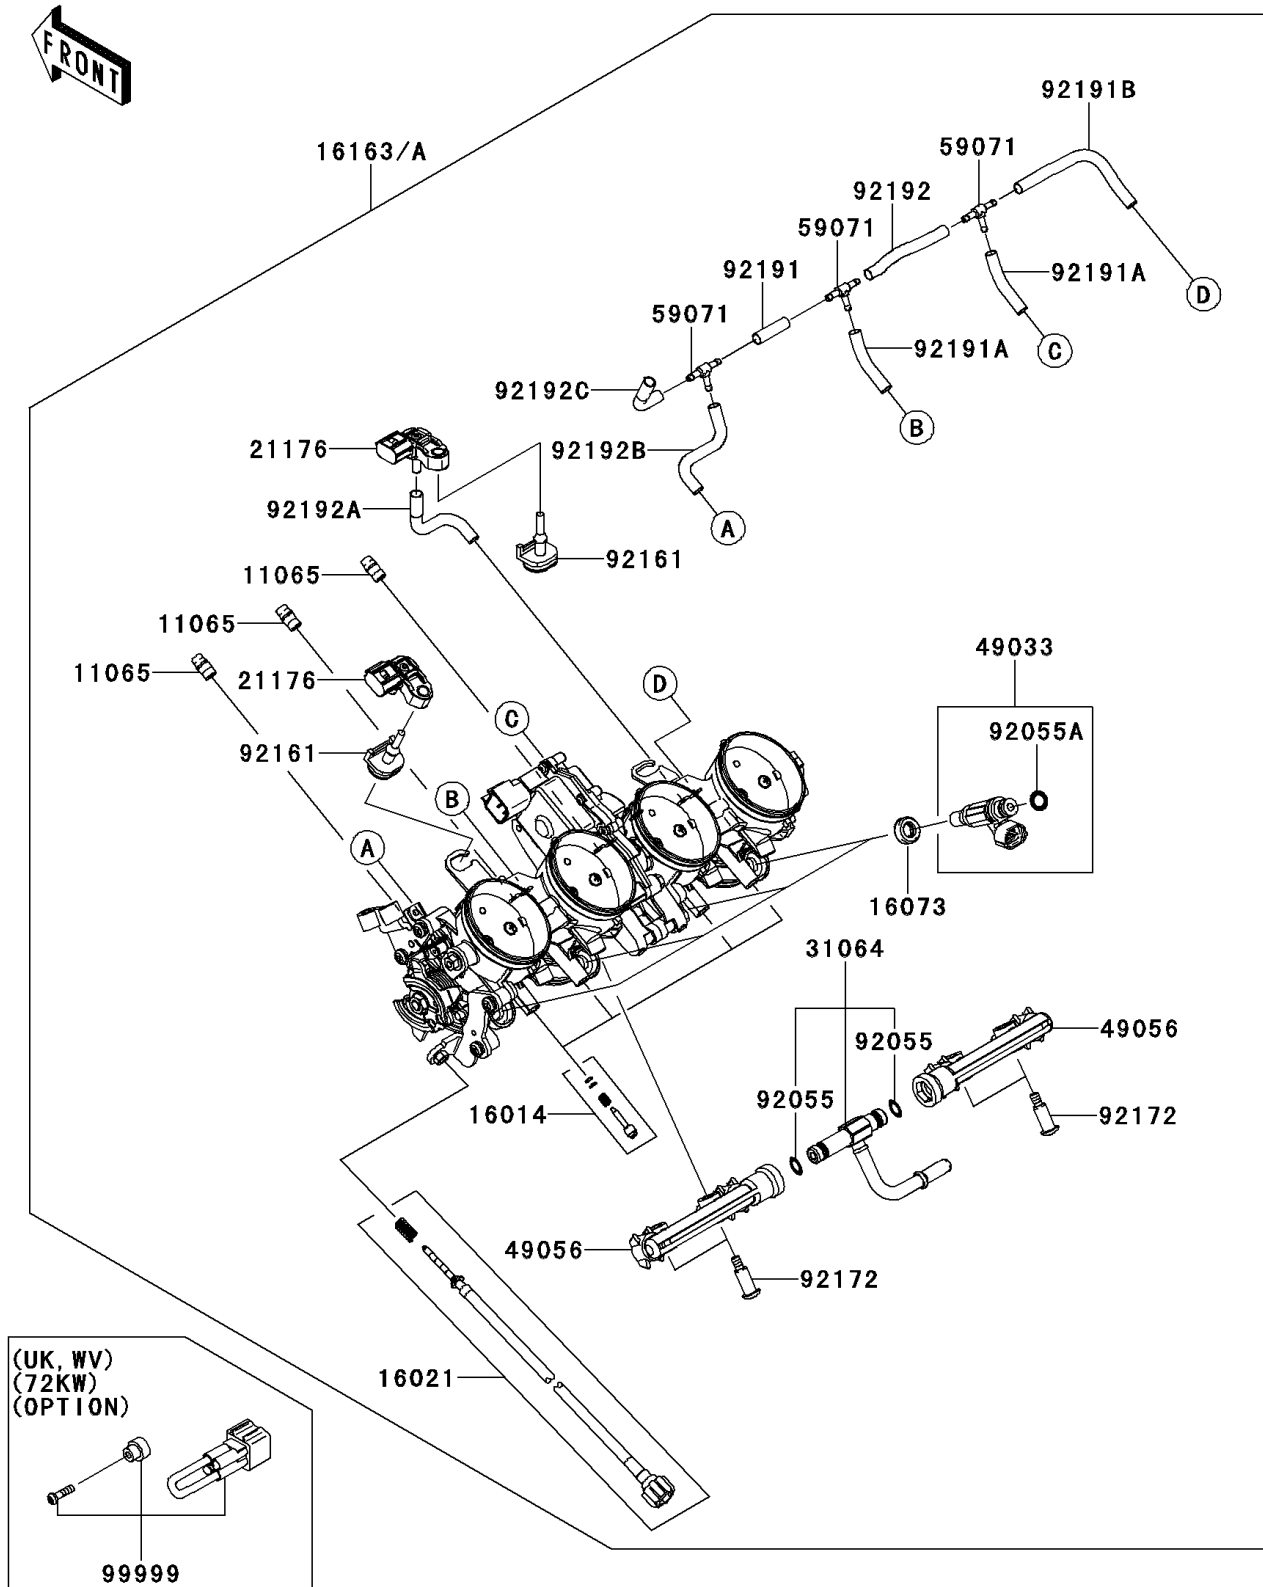

2014 VERSYS® 1000 (European) PARTS DIAGRAM

Throttle

E1510

2014 VERSYS® 1000 (European) PARTS LIST

Throttle

ITEM NAME	PART NUMBER	QUANTITY
CAP (Ref # 11065)	11065-0018	1
SCREW-PILOT AIR (Ref # 16014)	16014-0002	1
SCREW-THROTTLE STOP (Ref # 16021)	16021-0026	1
INSULATOR (Ref # 16073)	16073-3707	1
SENSOR,PRESSURE (Ref # 21176)	21176-0111	1
PIPE-COMP,FUEL (Ref # 31064)	31064-0199	1
NOZZLE-INJECTION (Ref # 49033)	49033-0012	1
PIPE-INJECTION (Ref # 49056)	49056-0014	1
JOINT,3WAY,T (Ref # 59071)	59071-3752	1
RING-O (Ref # 92055)	92055-0064	1
RING-O,INJECTION NOZZLE (Ref # 92055A)	92055-1622	1
DAMPER (Ref # 92161)	92161-0673	1
SCREW,PIPE INJECTION (Ref # 92172)	92172-0064	1
TUBE,3X7X25 (Ref # 92191)	92191-0020	1
TUBE,3X7X40 (Ref # 92191A)	92191-0022	1
TUBE,3X7X100 (Ref # 92191B)	92191-0023	1
TUBE,3X7X72 (Ref # 92192)	92192-0739	1
TUBE,THROBO RH-SENSOR (Ref # 92192A)	92192-0840	1
TUBE,THROBO LH-JOINT (Ref # 92192B)	92192-0841	1
TUBE,SENSOR-JOINT (Ref # 92192C)	92192-0842	1
THROTTLE-ASSY (Ref # 16163)	16163-0730	1
THROTTLE-ASSY (Ref # 16163A)	16163-0765	1
KIT.,72KW (Ref # 99999)	99999-0325	1